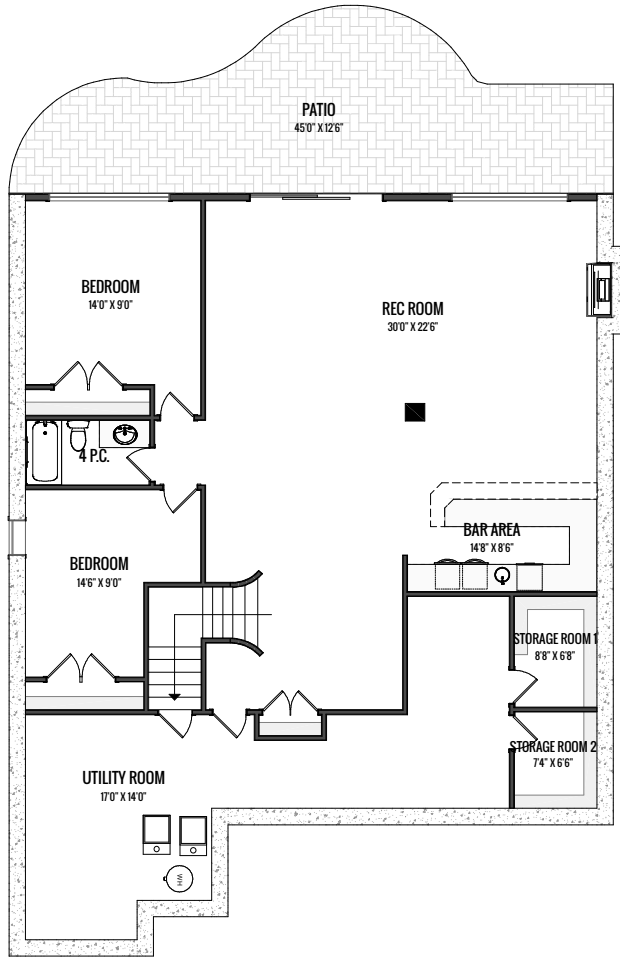

72 ELGIN ESTATES VIEW SE, CALGARY AB

MAIN - 2362.29 Sq.ft. / 219.46 m²
RMS TOTAL - 2362.29 Sq.ft. / 219.46 m²
BASEMENT - 2357.49 Sq.ft. / 219.01 m²
*DEVELOPED - 1911.52 Sq.ft. / 177.58 m²

DETACHED SINGLE FAMILY

*RECA RMS MEASUREMENTS TAKEN TO EXTERIOR FOUNDATION

CHASE OLSEN
REMAX FIRST
ASHLEY@CHASINGHOMES.CA
403.606.0340

BASEMENT PLAN

MAIN FLOOR PLAN