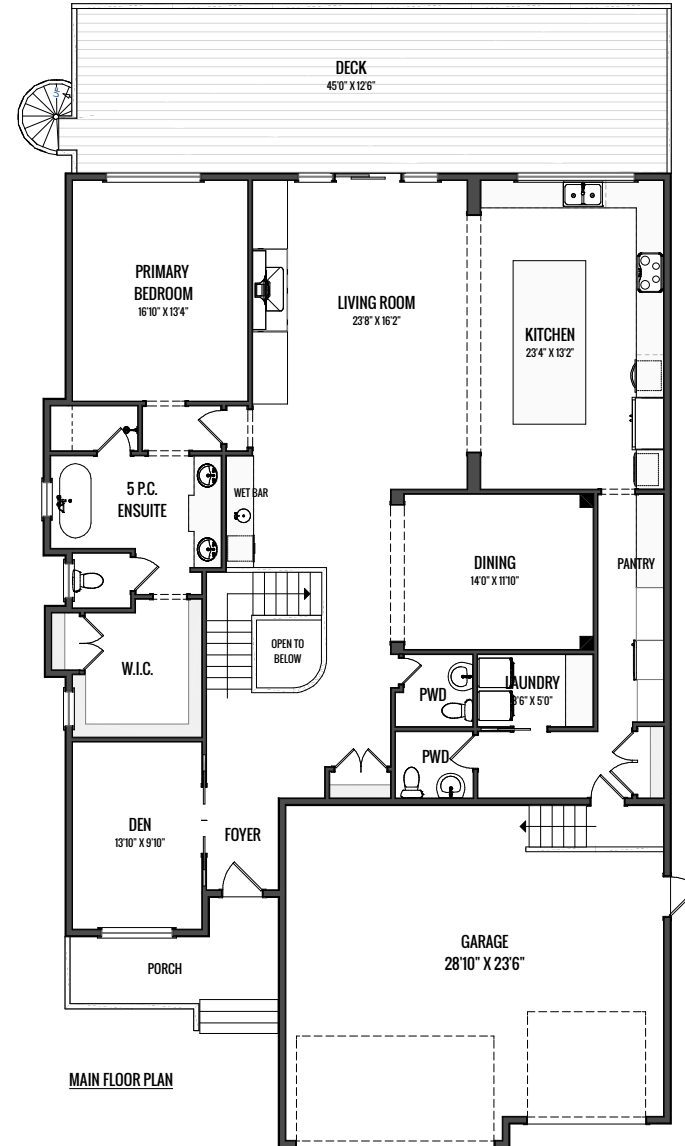

72 ELGIN ESTATES VIEW SE, CALGARY AB

MAIN - 2362.29 Sq.ft. / 219.46 m²
RMS TOTAL - 2362.29 Sq.ft. / 219.46 m²
BASEMENT - 2357.49 Sq.ft. / 219.01 m²
*DEVELOPED - 1911.52 Sq.ft. / 177.58 m²

DETACHED SINGLE FAMILY

*RECA RMS MEASUREMENTS TAKEN TO EXTERIOR FOUNDATION

CHASE OLSEN
REMAX FIRST
ASHLEY@CHASINGHOMES.CA
403.606.0340

BASEMENT PLAN

MAIN FLOOR PLAN