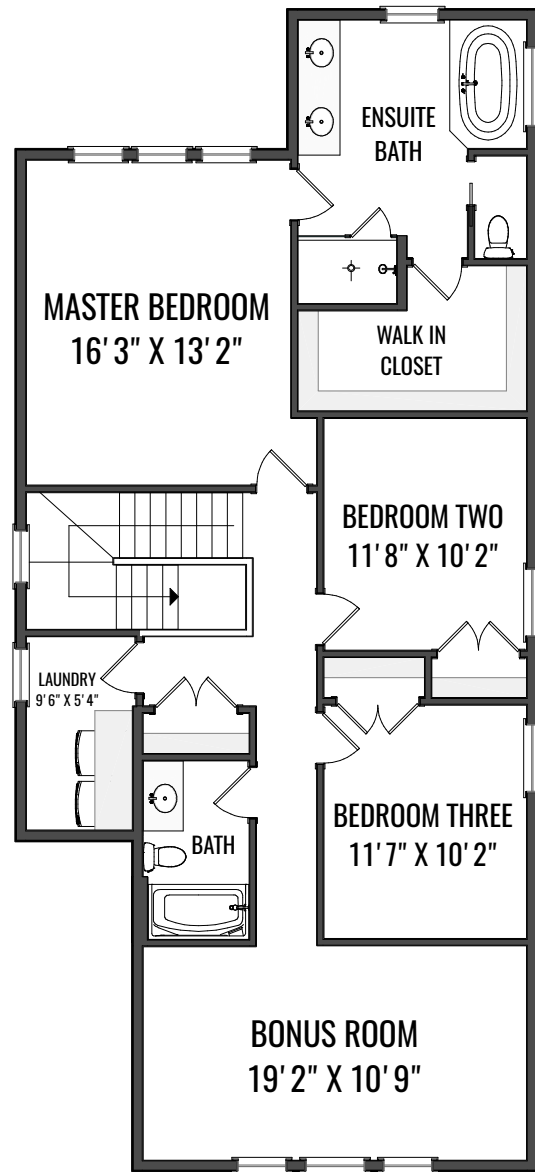

10 MASTERS MEWS SE, CALGARY
 MAIN - 924.87 Sq.ft. / 85.92 m2
 UPPER - 1303.40 Sq.ft. / 121.09 m2
 RMS TOTAL - 2228.27 Sq.ft. / 207.01 m2

CHASE OLSEN
 RE/MAX FIRST
 CHASE@CHASINGHOMES.CA
 403.606.0340

DETACHED SINGLE FAMILY
 *RECA RMS MEASUREMENTS TAKEN TO EXTERIOR
 FOUNDATION

MAIN LEVEL

UPPER LEVEL