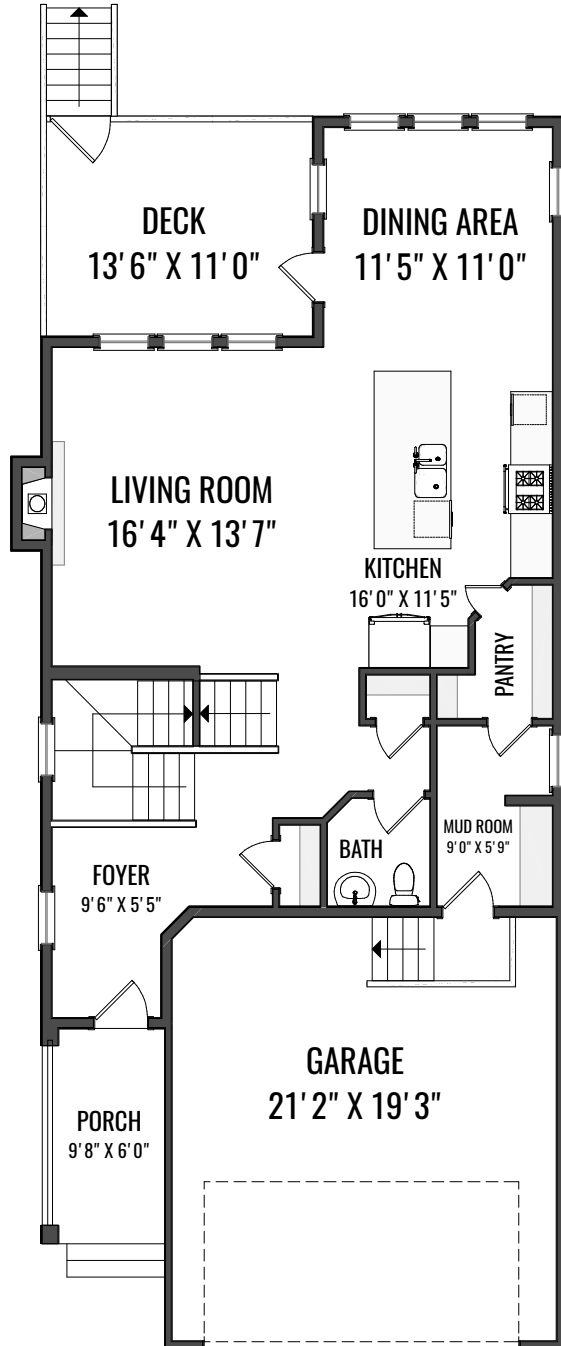

10 MASTERS MEWS SE, CALGARY
 MAIN - 924.87 Sq.ft. / 85.92 m2
 UPPER - 1303.40 Sq.ft. / 121.09 m2
 RMS TOTAL - 2228.27 Sq.ft. / 207.01 m2

CHASE OLSEN
 RE/MAX FIRST
 CHASE@CHASINGHOMES.CA
 403.606.0340

DETACHED SINGLE FAMILY
 *RECA RMS MEASUREMENTS TAKEN TO EXTERIOR
 FOUNDATION

MAIN LEVEL

UPPER LEVEL