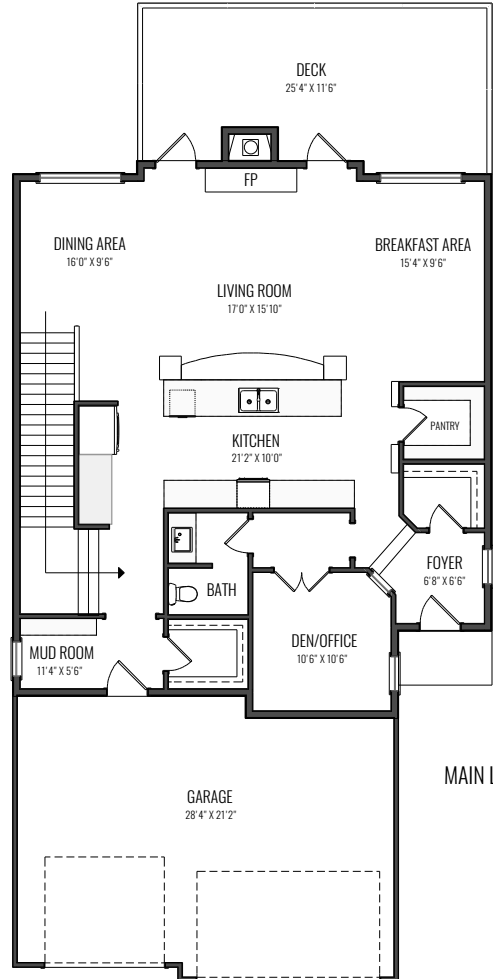

90 WEST COACH WAY SW
 MAIN - 1426.81 Sq.ft. / 132.55 m2
 UPPER - 1497.24 Sq.ft. / 139.09 m2
 TOTAL - 2924.05 Sq.ft. / 271.64 m2
 BASEMENT - 1426.81 Sq.ft. / 132.55 m2

CHASE OLSEN | RE/MAX FIRST
 CHASE@CHASINGHOMES.CA
 403.606.0340

DETACHED SINGLE FAMILY
 *RECA RMS MEASUREMENTS TAKEN TO EXTERIOR OF FOUNDATION

BASEMENT

MAIN LEVEL

UPPER LEVEL