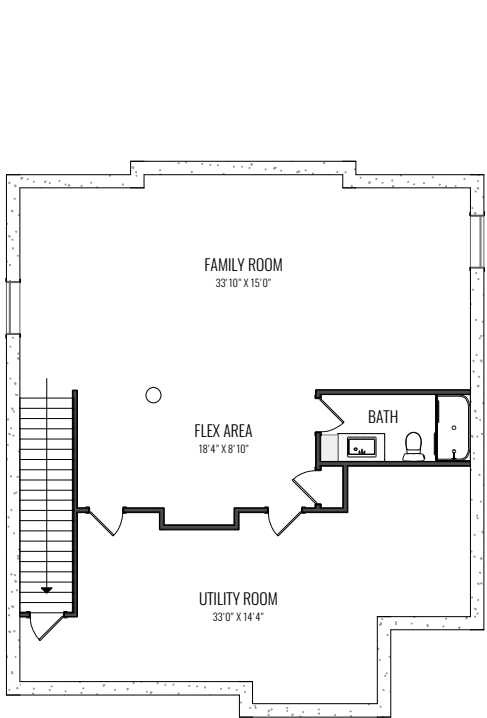

90 WEST COACH WAY SW
 MAIN - 1426.81 Sq.ft. / 132.55 m2
 UPPER - 1497.24 Sq.ft. / 139.09 m2
 TOTAL - 2924.05 Sq.ft. / 271.64 m2
 BASEMENT - 1426.81 Sq.ft. / 132.55 m2

CHASE OLSEN | RE/MAX FIRST
 CHASE@CHASINGHOMES.CA
 403.606.0340

DETACHED SINGLE FAMILY
 *RECA RMS MEASUREMENTS TAKEN TO EXTERIOR OF FOUNDATION

BASEMENT

MAIN LEVEL

UPPER LEVEL