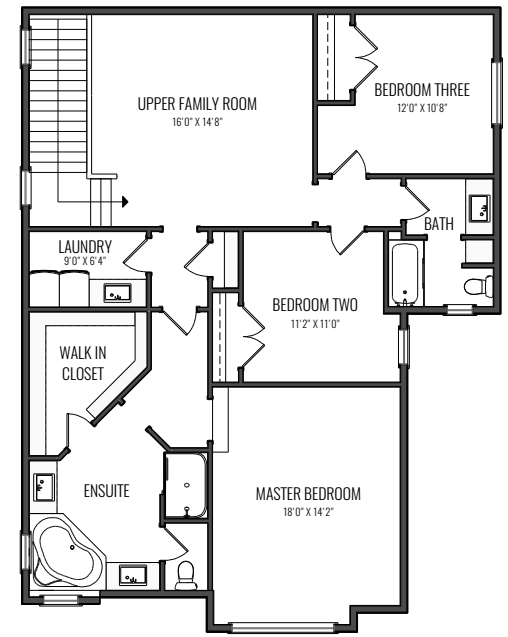

90 WEST COACH WAY SW
 MAIN - 1426.81 Sq.ft. / 132.55 m2
 UPPER - 1497.24 Sq.ft. / 139.09 m2
 TOTAL - 2924.05 Sq.ft. / 271.64 m2
 BASEMENT - 1426.81 Sq.ft. / 132.55 m2

CHASE OLSEN | RE/MAX FIRST
 CHASE@CHASINGHOMES.CA
 403.606.0340

DETACHED SINGLE FAMILY
 *RECA RMS MEASUREMENTS TAKEN TO EXTERIOR OF FOUNDATION

BASEMENT

MAIN LEVEL

UPPER LEVEL