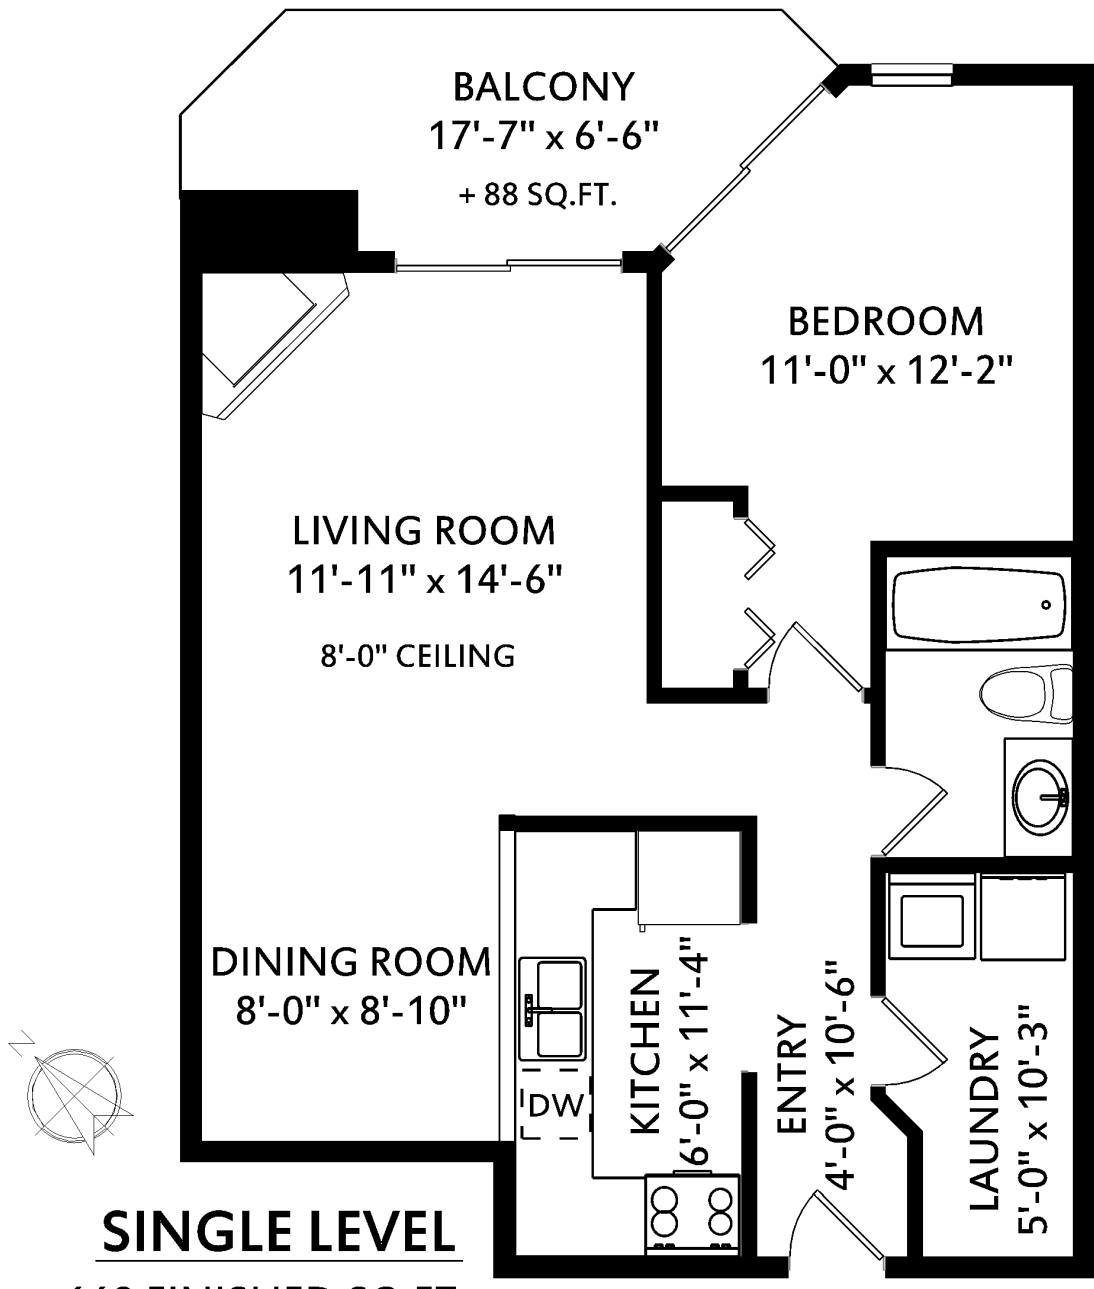

DANIELLE & BLAKE
 MoveToVictoria.com (250) 479-3333

305-2529 Wark St

SINGLE LEVEL
668 FINISHED SQ.FT.
 + ADDNL. SQ.FT. WHERE NOTED

	Fin. Sq.Ft.	UnFin. Sq.Ft.	Total Sq.Ft.
Single Level	668	0	668
Total	668	0	668

Shown length and width dimensions are approximate.
 Area sq.ft. is representative of the on-site measurements. (1" accuracy)

Figures, Calculations, and Representations are for indicative and promotional purpose only.
 VI Standard Real Estate Services Inc. will not be liable for any damages of any kind arising from the mis-use of this information.