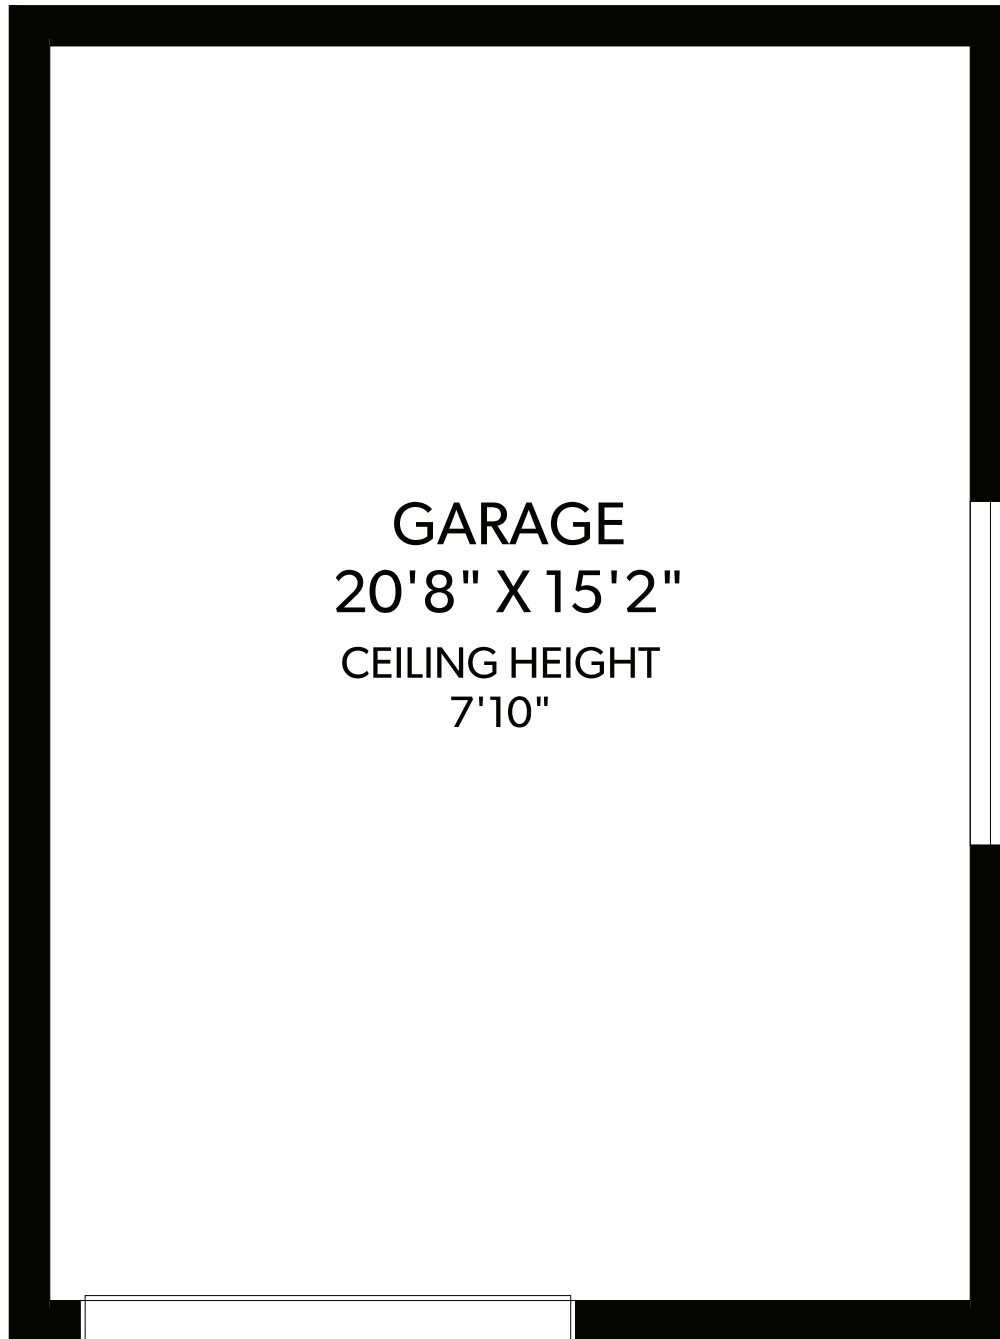

GARAGE

FLOOR	FINISHED	UNFINISHED	TOTAL	OTHER AREAS	
MAIN	1144	0	1144	GARAGE	363
LOWER	957	187	1144	DECK	109
TOTAL	2101	187	2288		

643 BELTON AVENUE

DOCUMENT PREPARED FOR THE EXCLUSIVE USE OF
DANIELLE MOREAU*

250-388-6998
ORDERS@REALFOTO.CA

*PERSONAL REAL ESTATE CORPORATION
MEASURED 10/19/2017 BY CLAY OVINCE