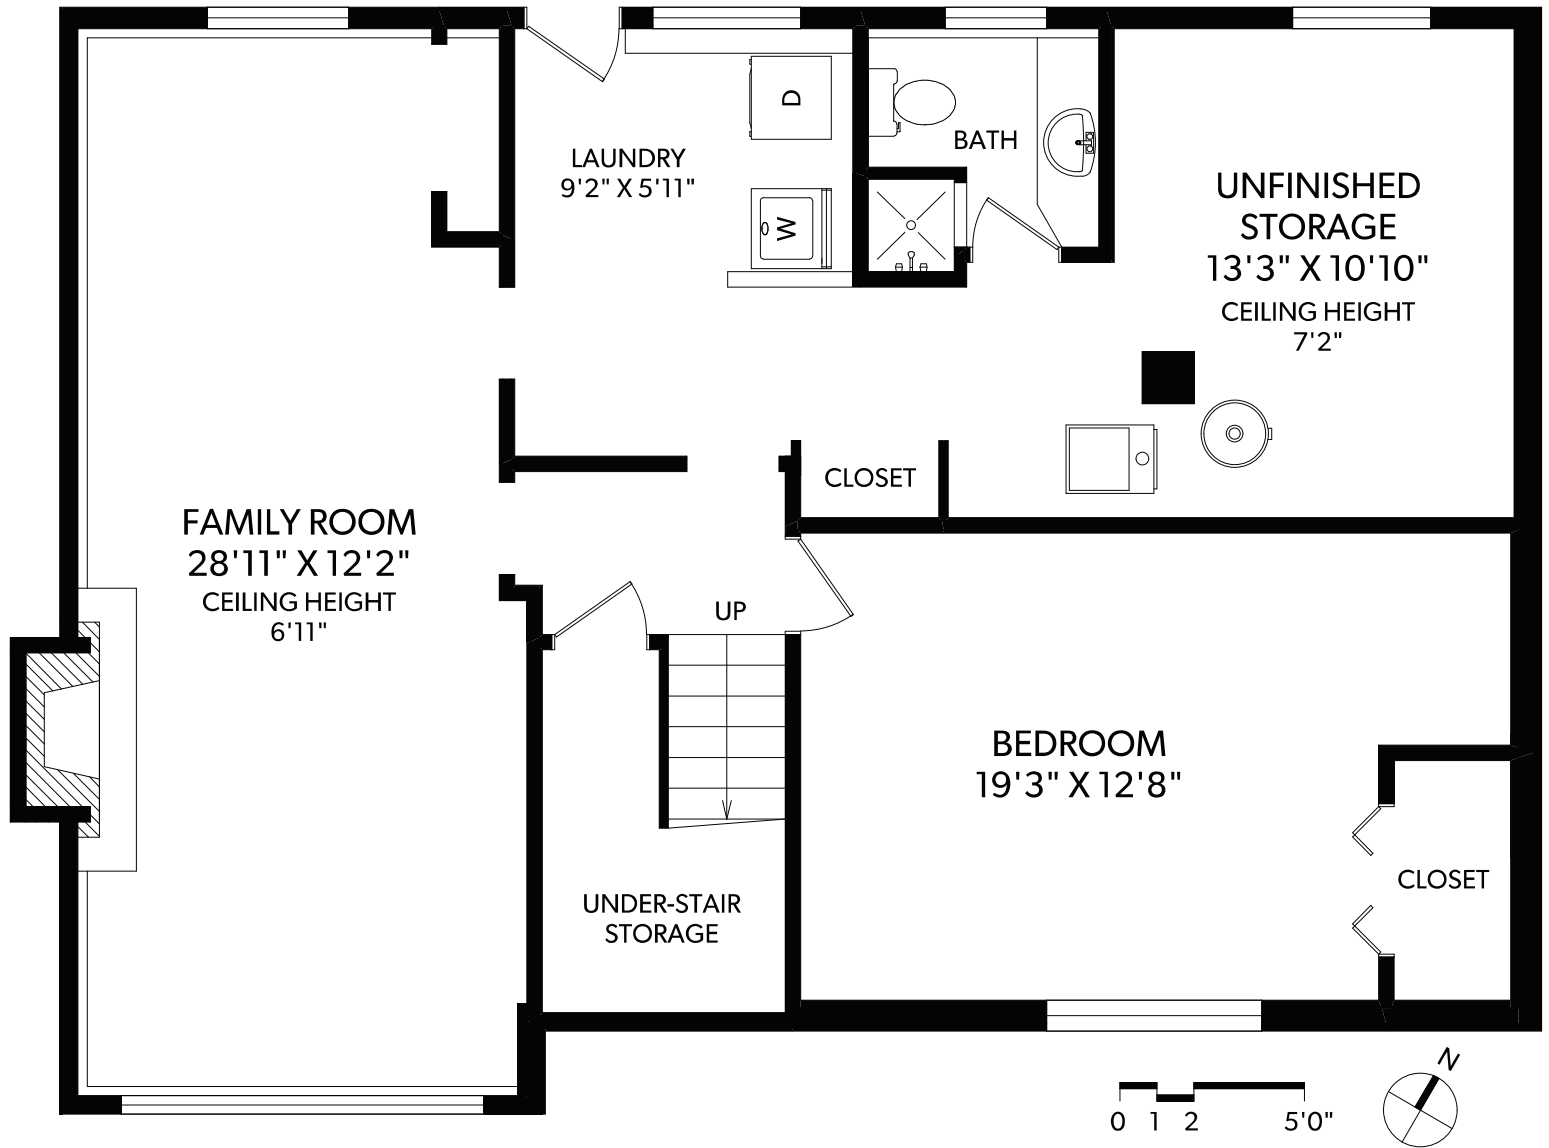

MAIN FLOOR

FLOOR	FINISHED	UNFINISHED	TOTAL	OTHER AREAS	
MAIN	1144	0	1144	GARAGE	363
LOWER	957	187	1144	DECK	109
TOTAL	2101	187	2288		

REAL FOTO **643 BELTON AVENUE**
 DOCUMENT PREPARED FOR THE EXCLUSIVE USE OF
DANIELLE MOREAU*

LOWER FLOOR

FLOOR	FINISHED	UNFINISHED	TOTAL	OTHER AREAS
MAIN	1144	0	1144	GARAGE 363
LOWER	957	187	1144	DECK 109
TOTAL	2101	187	2288	

REAL FOTO **643 BELTON AVENUE**
 DOCUMENT PREPARED FOR THE EXCLUSIVE USE OF
DANIELLE MOREAU*