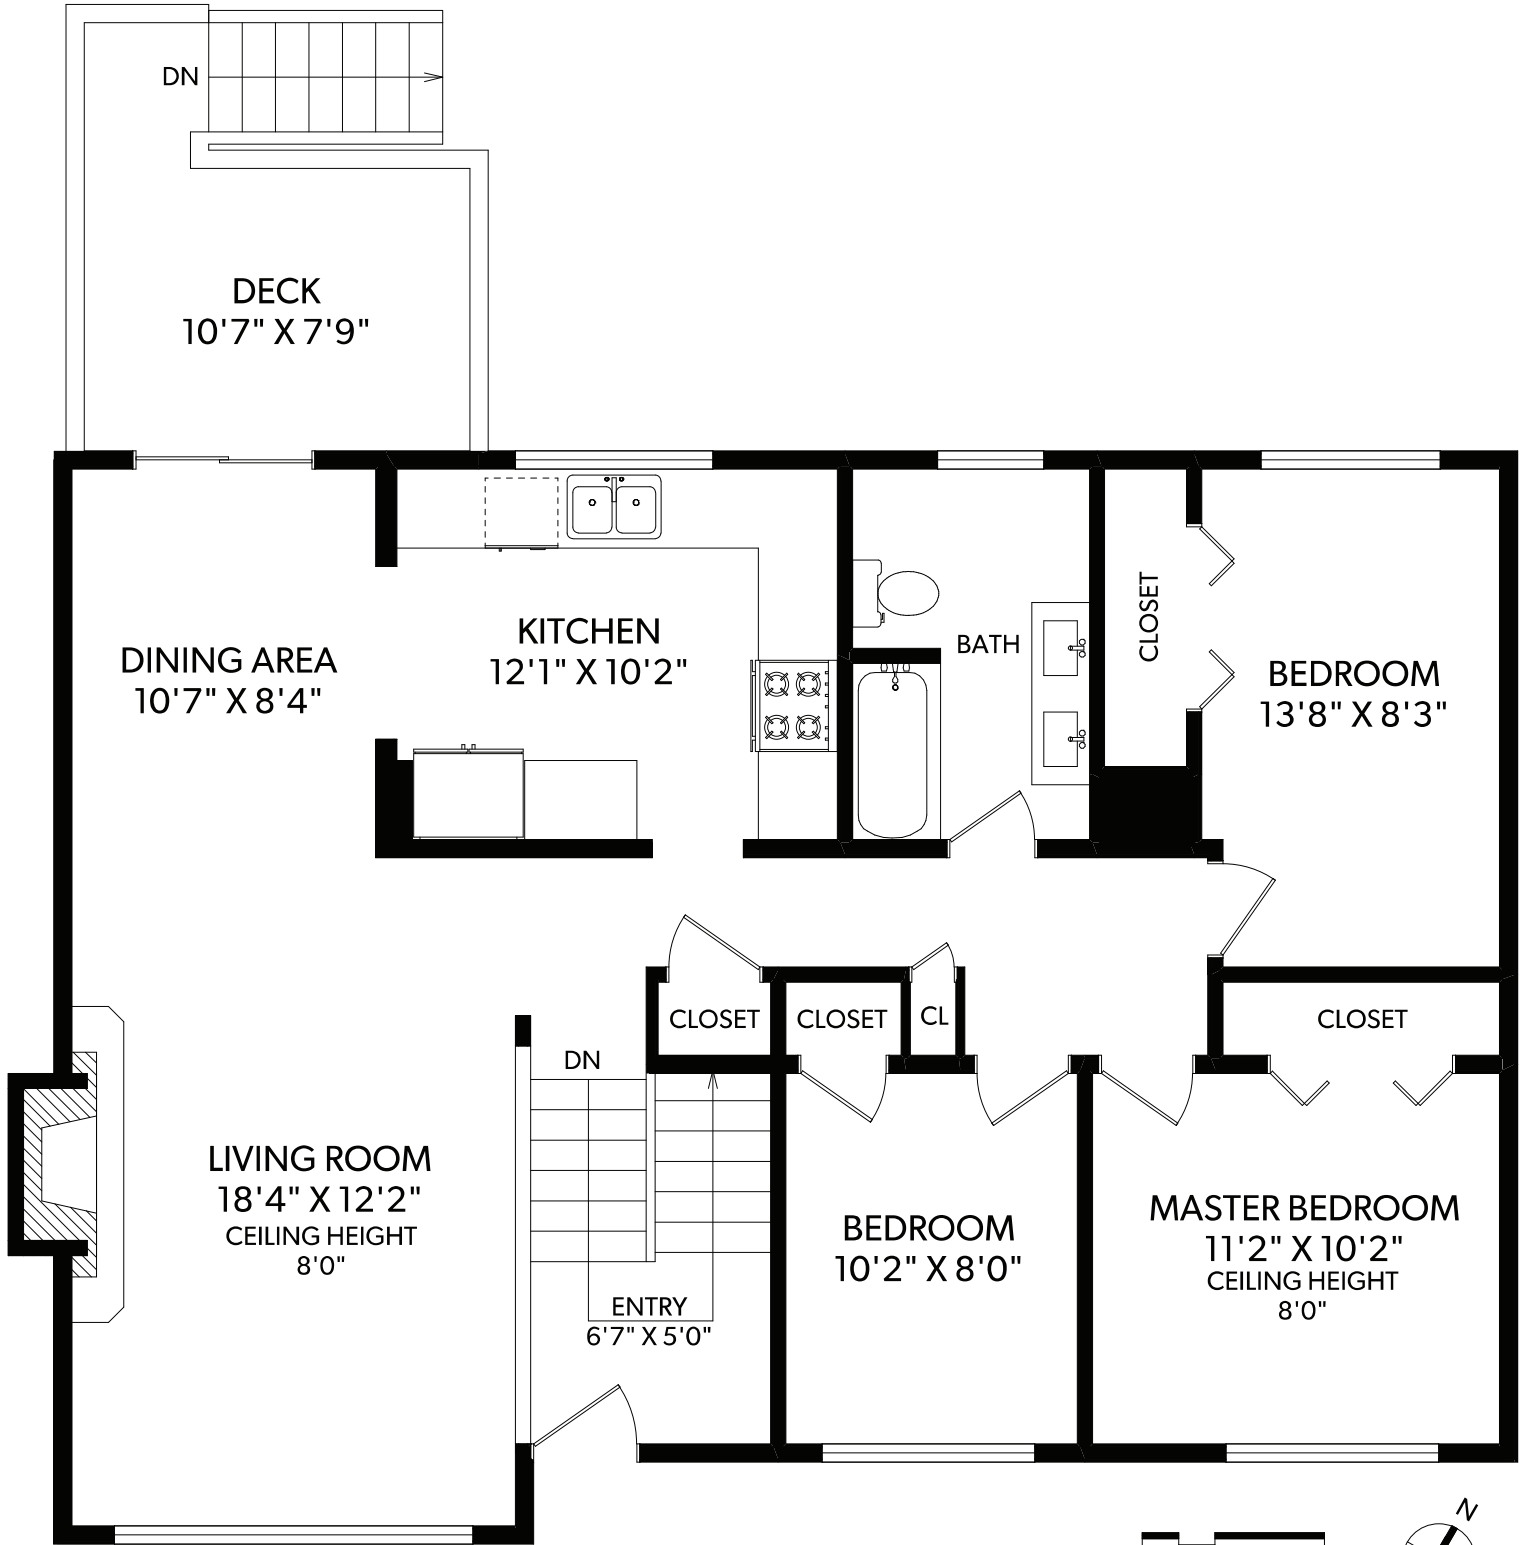

MAIN FLOOR

FLOOR	FINISHED	UNFINISHED	TOTAL	OTHER AREAS	
MAIN	1144	0	1144	GARAGE	363
LOWER	957	187	1144	DECK	109
TOTAL	2101	187	2288		

REAL FOTO **643 BELTON AVENUE**
 DOCUMENT PREPARED FOR THE EXCLUSIVE USE OF
DANIELLE MOREAU*

LOWER FLOOR

FLOOR	FINISHED	UNFINISHED	TOTAL	OTHER AREAS
MAIN	1144	0	1144	GARAGE 363
LOWER	957	187	1144	DECK 109
TOTAL	2101	187	2288	

REAL FOTO **643 BELTON AVENUE**
 DOCUMENT PREPARED FOR THE EXCLUSIVE USE OF
DANIELLE MOREAU*