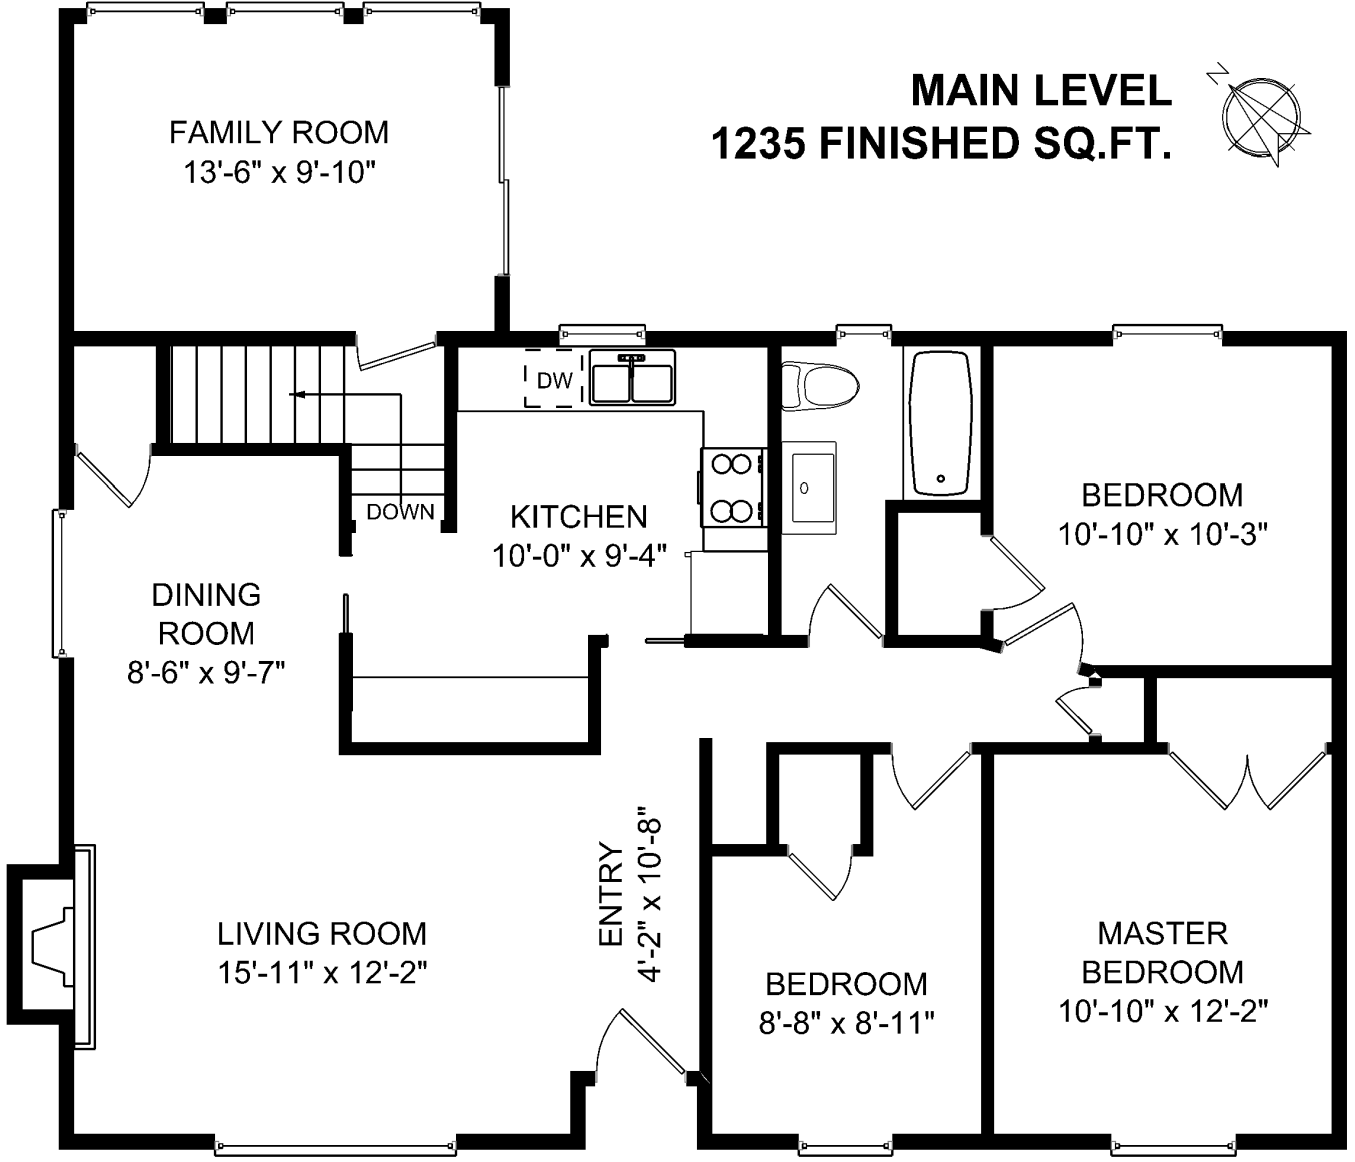

DANIELLE & BLAKE
 MoveToVictoria.com (250) 479-3333

1156 Burnside Rd W

	Fin. Sq.Ft.	UnFin. Sq.Ft.	Total Sq.Ft.
Main Level	1235	0	1235
Lower Level	1050	30	1080
Total	2285	30	2315

Shown length and width dimensions are approximate. Area sq.ft. is representative of the on-site measurements. (1" accuracy)

DANIELLE & BLAKE
 MoveToVictoria.com (250) 479-3333

1156 Burnside Rd W

LOWER LEVEL
1050 FINISHED SQ.FT.
30 UNFINISHED SQ.FT.

* NOT REPRESENTATIVE OF ACTUAL LOCATION

	Fin. Sq.Ft.	UnFin. Sq.Ft.	Total Sq.Ft.
Main Level	1235	0	1235
Lower Level	1050	30	1080
Total	2285	30	2315

Shown length and width dimensions are approximate. Area sq.ft. is representative of the on-site measurements. (1" accuracy)

Figures, Calculations, and Representations are for indicative and promotional purpose only. VI Standard Real Estate Services Inc. will not be liable for any damages of any kind arising from the mis-use of this information.