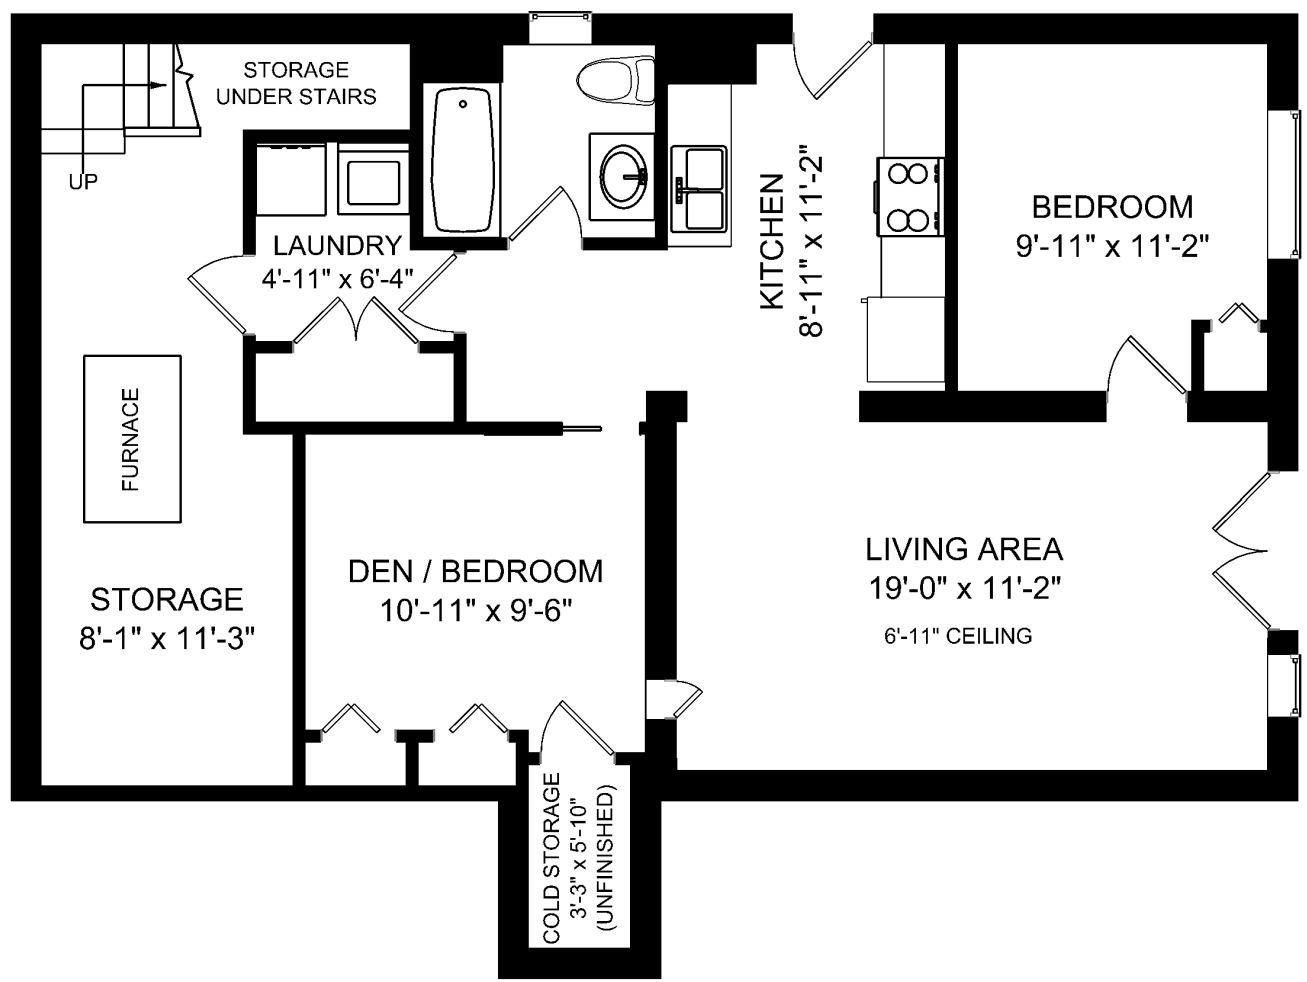

DANIELLE & BLAKE
 MoveToVictoria.com (250) 479-3333

1156 Burnside Rd W

	Fin. Sq.Ft.	UnFin. Sq.Ft.	Total Sq.Ft.
Main Level	1235	0	1235
Lower Level	1050	30	1080
Total	2285	30	2315

Shown length and width dimensions are approximate. Area sq.ft. is representative of the on-site measurements. (1" accuracy)

DANIELLE & BLAKE
 MoveToVictoria.com (250) 479-3333

1156 Burnside Rd W

LOWER LEVEL
1050 FINISHED SQ.FT.
30 UNFINISHED SQ.FT.

* NOT REPRESENTATIVE OF ACTUAL LOCATION

	Fin. Sq.Ft.	UnFin. Sq.Ft.	Total Sq.Ft.
Main Level	1235	0	1235
Lower Level	1050	30	1080
Total	2285	30	2315

Shown length and width dimensions are approximate. Area sq.ft. is representative of the on-site measurements. (1" accuracy)

Figures, Calculations, and Representations are for indicative and promotional purpose only. VI Standard Real Estate Services Inc. will not be liable for any damages of any kind arising from the mis-use of this information.