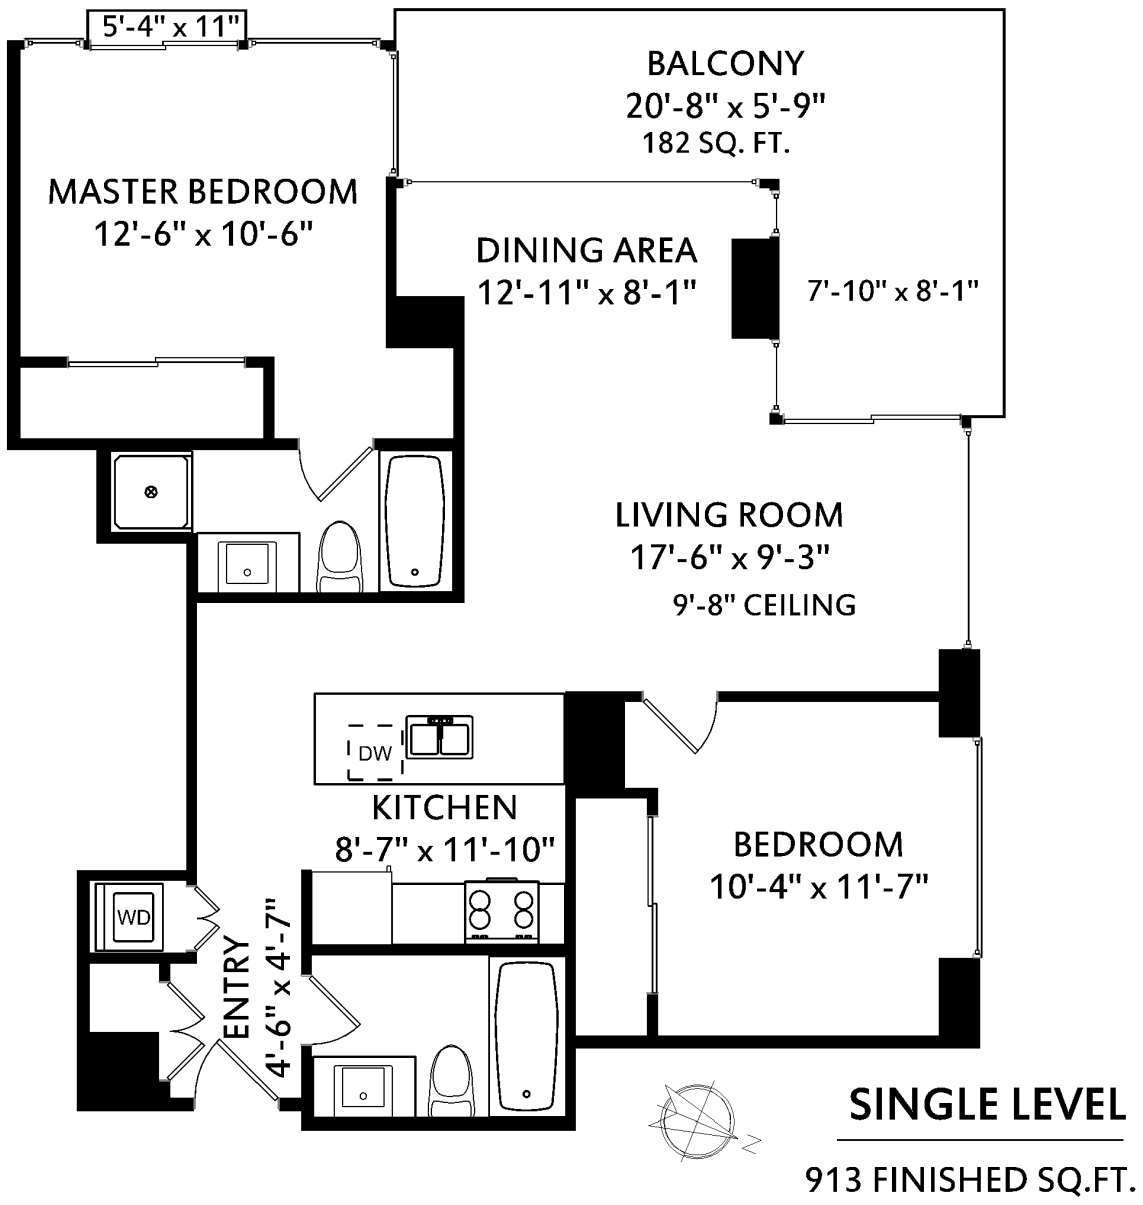

DANIELLE & BLAKE
 MoveToVictoria.com (250) 479-3333

1703-83 Saghalie Rd

	Fin. Sq.Ft.	UnFin. Sq.Ft.	Total Sq.Ft.
Single Level	913	0	913
Total	913	0	913

Shown length and width dimensions are approximate.
 Area sq.ft. is representative of the on-site measurements. (1" accuracy)