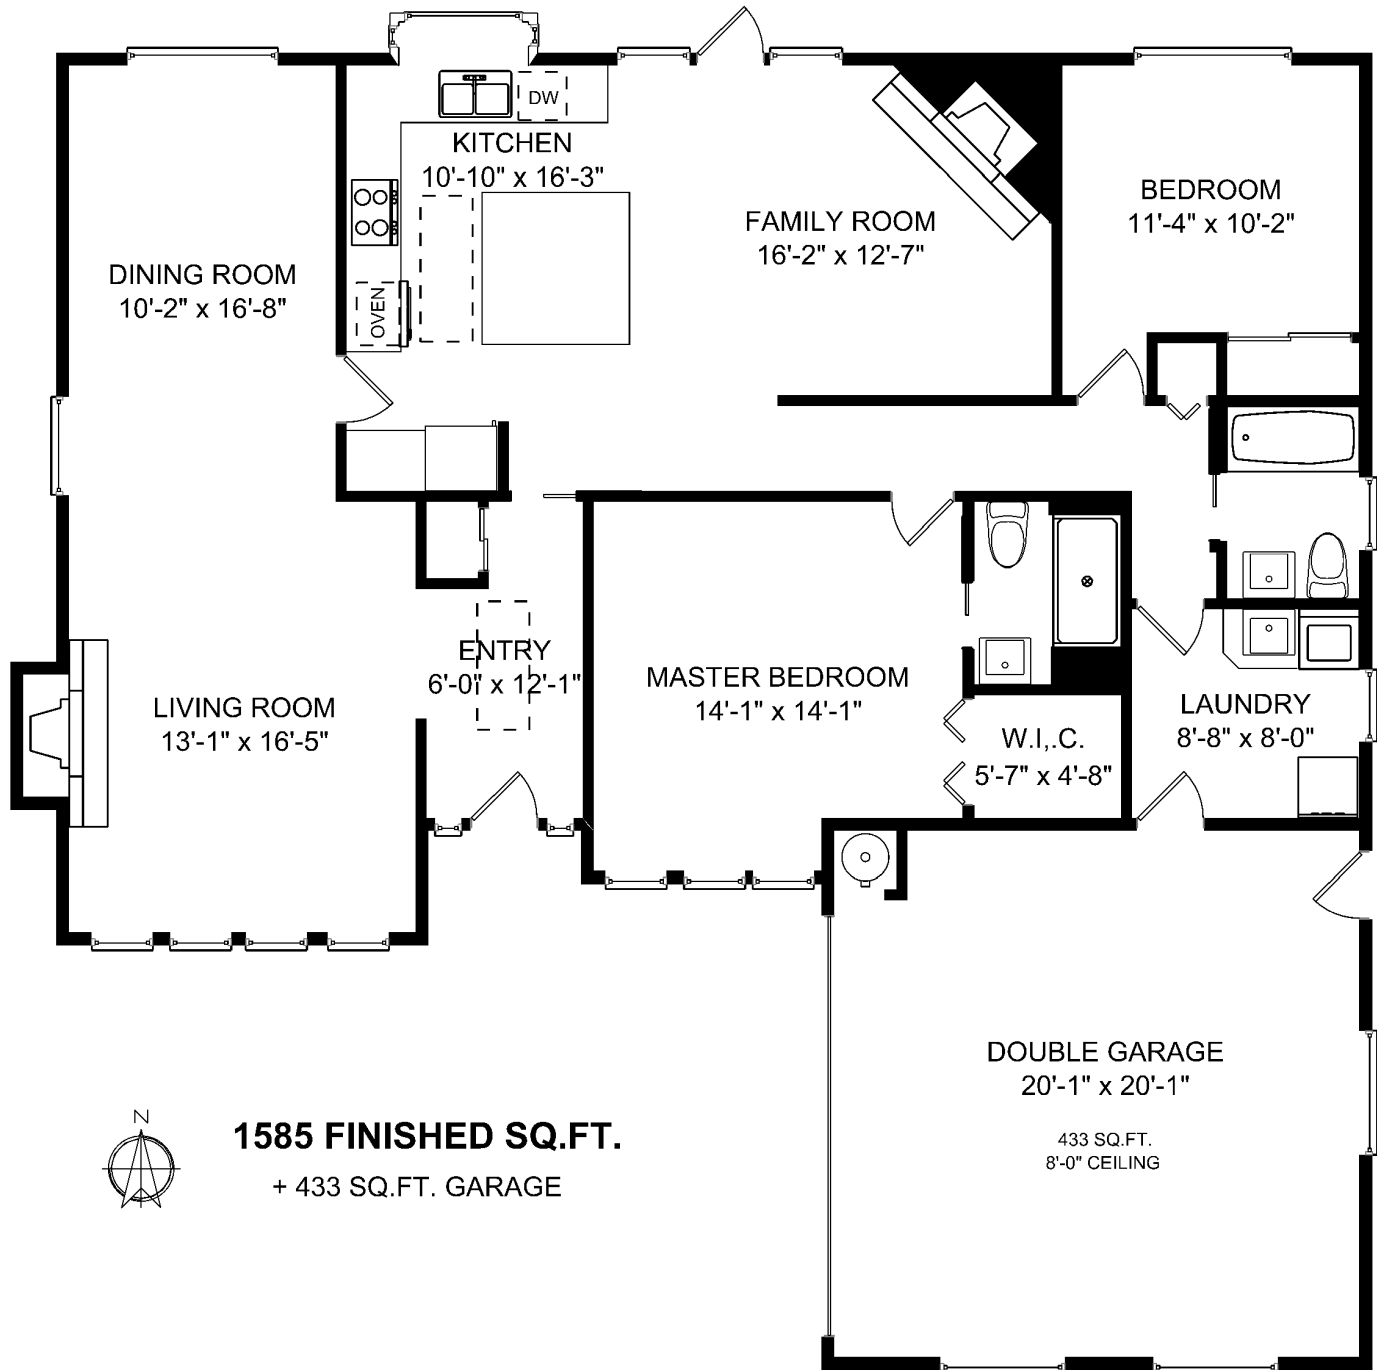

Blake Moreau REALTOR®

bmoreau@sutton.com www.blakemoreau.com

Direct: 250-881-0423 Office: 250-479-3333 Fax: 250-479-3565

4036 Hopesmore Dr

	Fin. Sq.Ft.	UnFin. Sq.Ft.	Total Sq.Ft.
Single Level	1585	0	1585
Garage	0	433	433
Total	1585	433	2018

Shown length and width dimensions are approximate.
Area sq.ft. is representative of the on-site measurements. (1" accuracy)

Figures, Calculations, and Representations are for indicative and promotional purpose only.
VI Standard Real Estate Services Inc. will not be liable for any damages of any kind arising from the mis-use of this information.