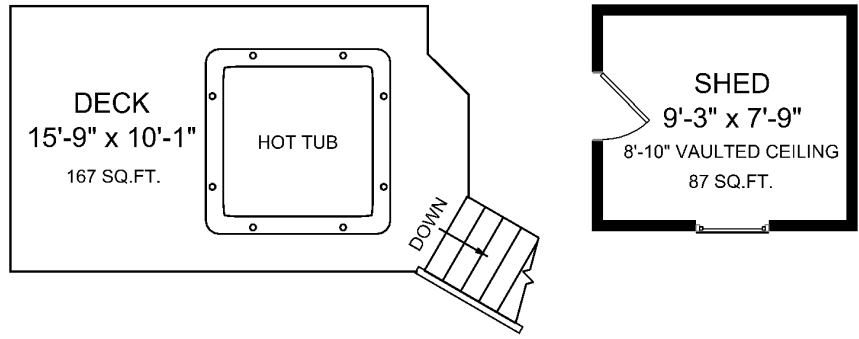

DANIELLE & BLAKE
 MoveToVictoria.com (250) 479-3333

4093 Carey Rd

	Fin. Sq.Ft.	UnFin. Sq.Ft.	Total Sq.Ft.
Upper Level	1290	0	1290
Lower Level	1288	0	1288
Total	2578	0	2578

Shown length and width dimensions are approximate. Area sq.ft. is representative of the on-site measurements. (1" accuracy)

DANIELLE & BLAKE
 MoveToVictoria.com (250) 479-3333

4093 Carey Rd

* NOT REPRESENTATIVE OF ACTUAL LOCATIONS

LOWER LEVEL
1288 FINISHED SQ.FT.

	Fin. Sq.Ft.	UnFin. Sq.Ft.	Total Sq.Ft.
Upper Level	1290	0	1290
Lower Level	1288	0	1288
Total	2578	0	2578

Shown length and width dimensions are approximate.
 Area sq.ft. is representative of the on-site measurements. (1" accuracy)

Figures, Calculations, and Representations are for indicative and promotional purpose only.
 VI Standard Real Estate Services Inc. will not be liable for any damages of any kind arising from the mis-use of this information.