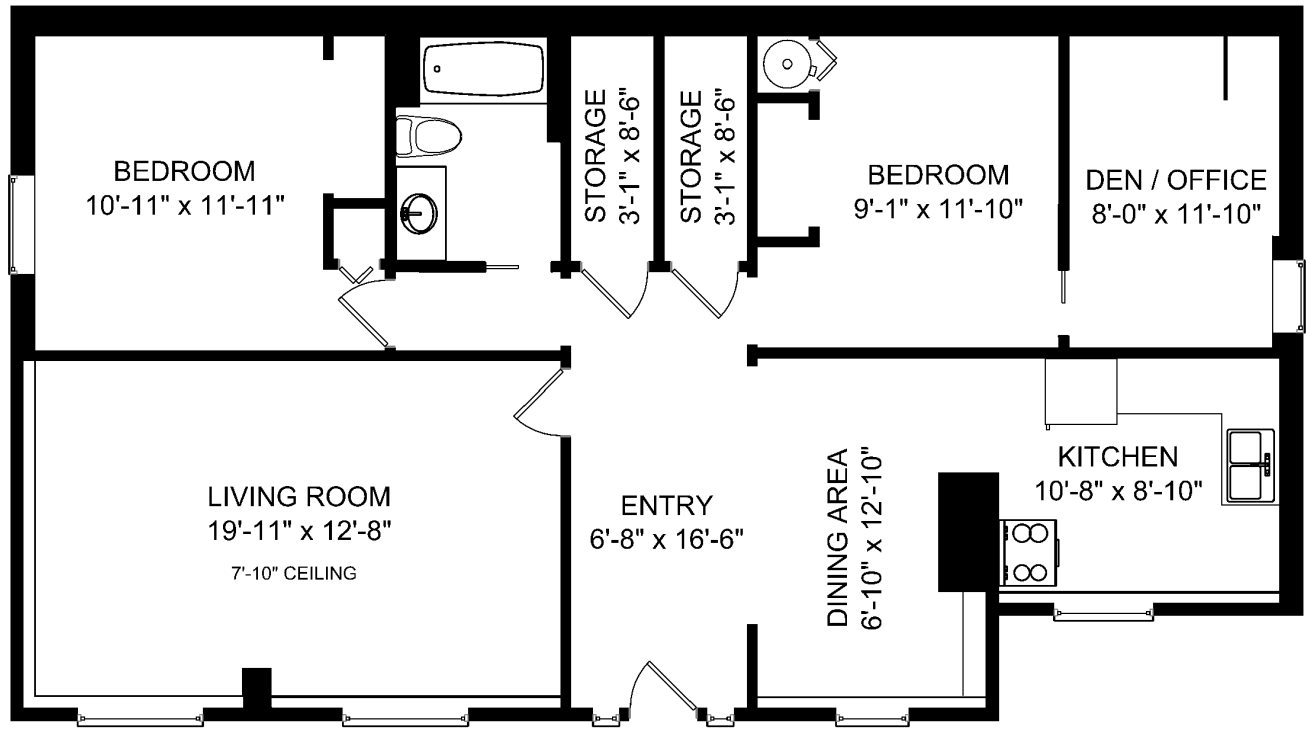

DANIELLE & BLAKE
 MoveToVictoria.com (250) 479-3333

4093 Carey Rd

	Fin. Sq.Ft.	UnFin. Sq.Ft.	Total Sq.Ft.
Upper Level	1290	0	1290
Lower Level	1288	0	1288
Total	2578	0	2578

Shown length and width dimensions are approximate. Area sq.ft. is representative of the on-site measurements. (1" accuracy)

DANIELLE & BLAKE
 MoveToVictoria.com (250) 479-3333

4093 Carey Rd

* NOT REPRESENTATIVE OF ACTUAL LOCATIONS

LOWER LEVEL
1288 FINISHED SQ.FT.

	Fin. Sq.Ft.	UnFin. Sq.Ft.	Total Sq.Ft.
Upper Level	1290	0	1290
Lower Level	1288	0	1288
Total	2578	0	2578

Shown length and width dimensions are approximate.
 Area sq.ft. is representative of the on-site measurements. (1" accuracy)

Figures, Calculations, and Representations are for indicative and promotional purpose only.
 VI Standard Real Estate Services Inc. will not be liable for any damages of any kind arising from the mis-use of this information.