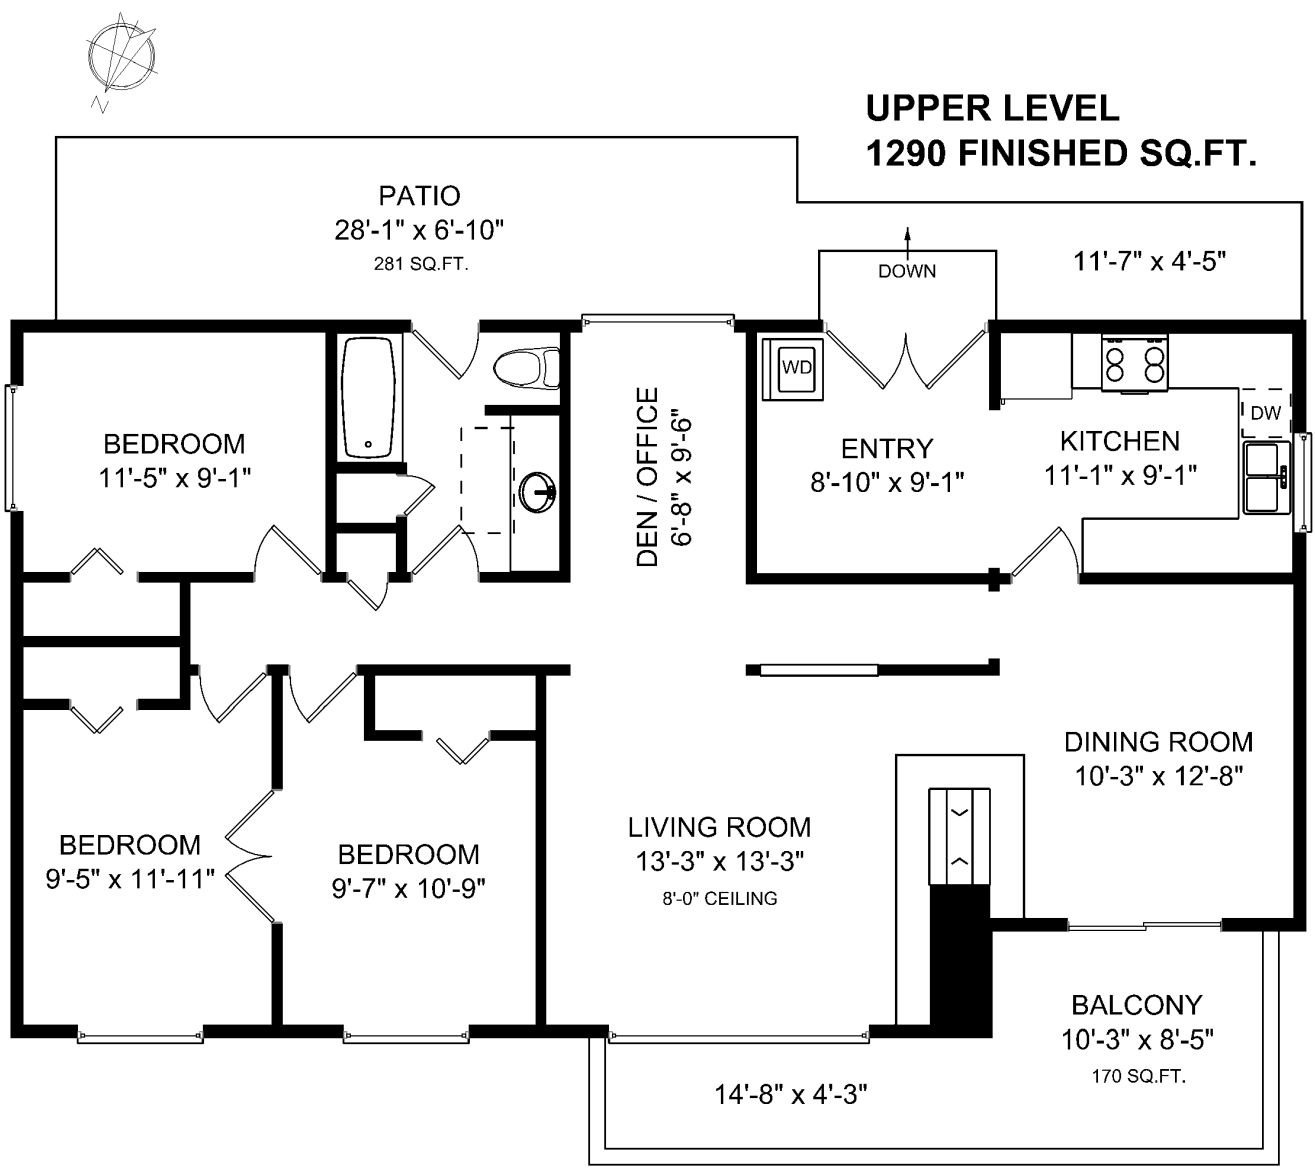

DANIELLE & BLAKE
 MoveToVictoria.com (250) 479-3333

4093 Carey Rd

	Fin. Sq.Ft.	UnFin. Sq.Ft.	Total Sq.Ft.
Upper Level	1290	0	1290
Lower Level	1288	0	1288
Total	2578	0	2578

Shown length and width dimensions are approximate. Area sq.ft. is representative of the on-site measurements. (1" accuracy)

DANIELLE & BLAKE
 MoveToVictoria.com (250) 479-3333

4093 Carey Rd

* NOT REPRESENTATIVE OF ACTUAL LOCATIONS

LOWER LEVEL
1288 FINISHED SQ.FT.

	Fin. Sq.Ft.	UnFin. Sq.Ft.	Total Sq.Ft.
Upper Level	1290	0	1290
Lower Level	1288	0	1288
Total	2578	0	2578

Shown length and width dimensions are approximate.
 Area sq.ft. is representative of the on-site measurements. (1" accuracy)

Figures, Calculations, and Representations are for indicative and promotional purpose only.
 VI Standard Real Estate Services Inc. will not be liable for any damages of any kind arising from the mis-use of this information.