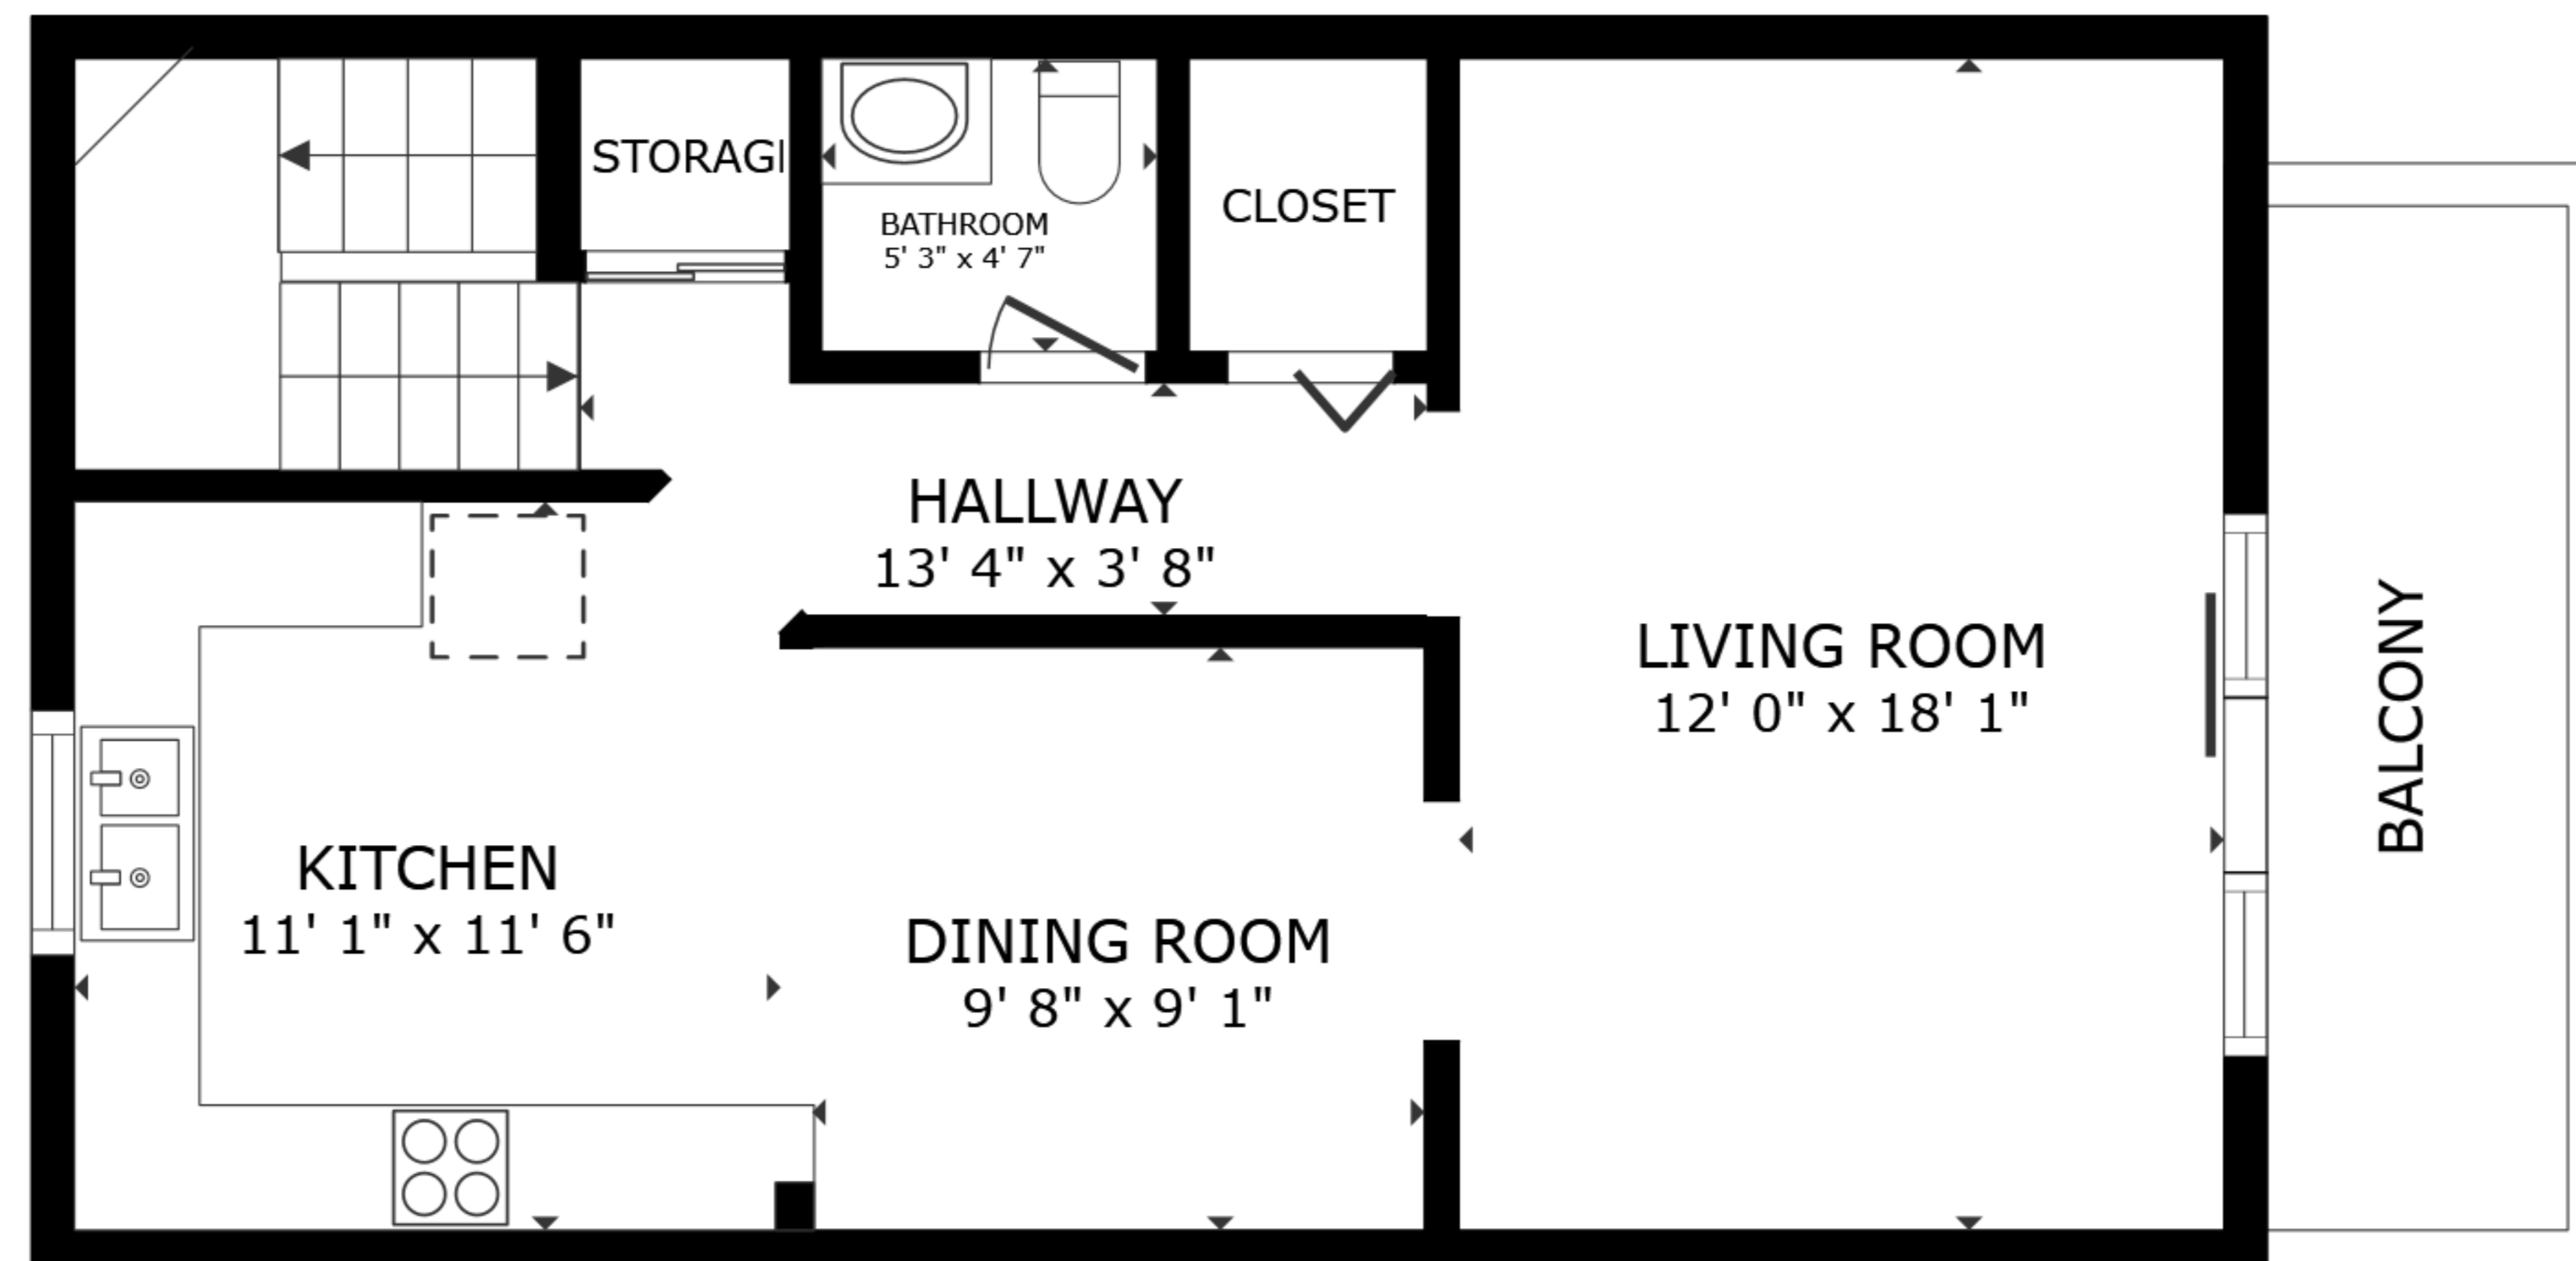

FLOOR 1

FLOOR 2

GROSS INTERNAL AREA
 FLOOR 1 654 sq.ft. FLOOR 2 657 sq.ft.
 EXCLUDED AREAS : VERANDA 32 sq.ft. PATIO 77 sq.ft. BALCONY 76 sq.ft.
 TOTAL : 1311 sq.ft.

SIZES AND DIMENSIONS ARE APPROXIMATE, ACTUAL MAY VARY.