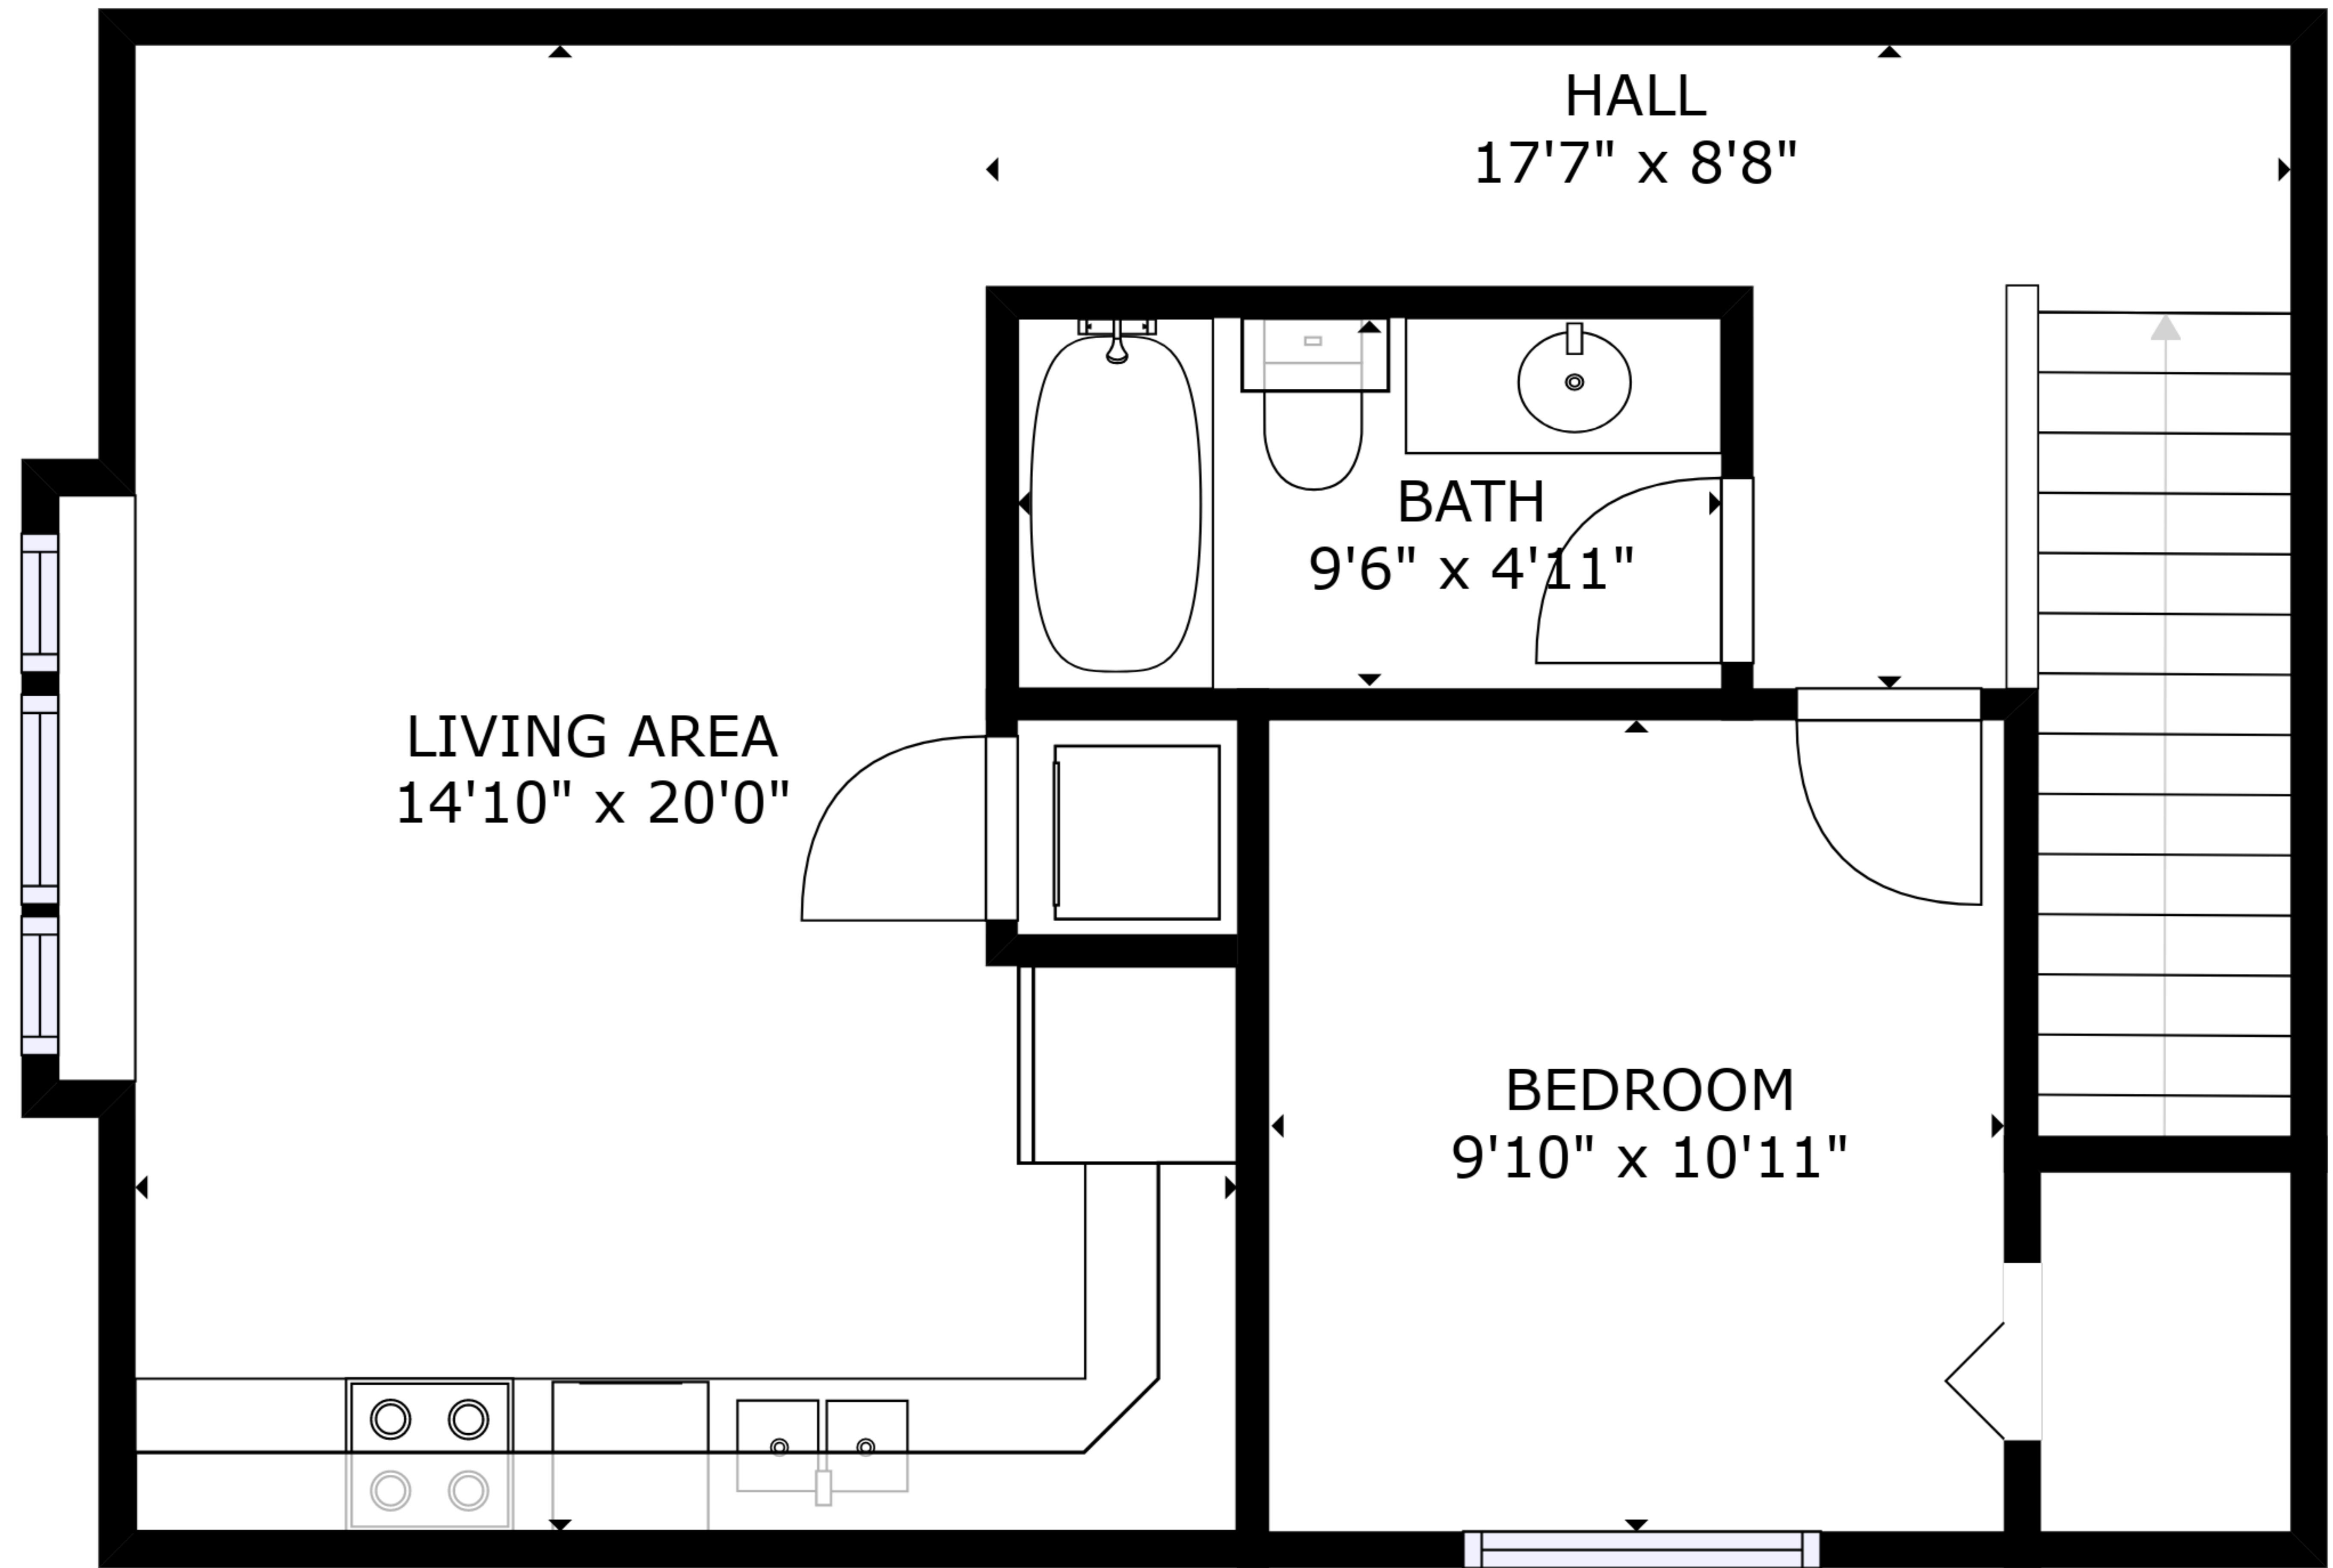

GROSS INTERNAL AREA
 FLOOR 1: 1089 sq. ft, FLOOR 2: 891 sq. ft
 EXCLUDED AREAS: , GARAGE: 464 sq. ft
 PATIO: 82 sq. ft, PORCH: 37 sq. ft
 TOTAL: 1980 sq. ft

SIZES AND DIMENSIONS ARE APPROXIMATE, ACTUAL MAY VARY.

FLOOR 1

FLOOR 2

GROSS INTERNAL AREA
FLOOR 1: 57 sq. ft, FLOOR 2: 640 sq. ft
TOTAL: 697 sq. ft

SIZES AND DIMENSIONS ARE APPROXIMATE, ACTUAL MAY VARY.