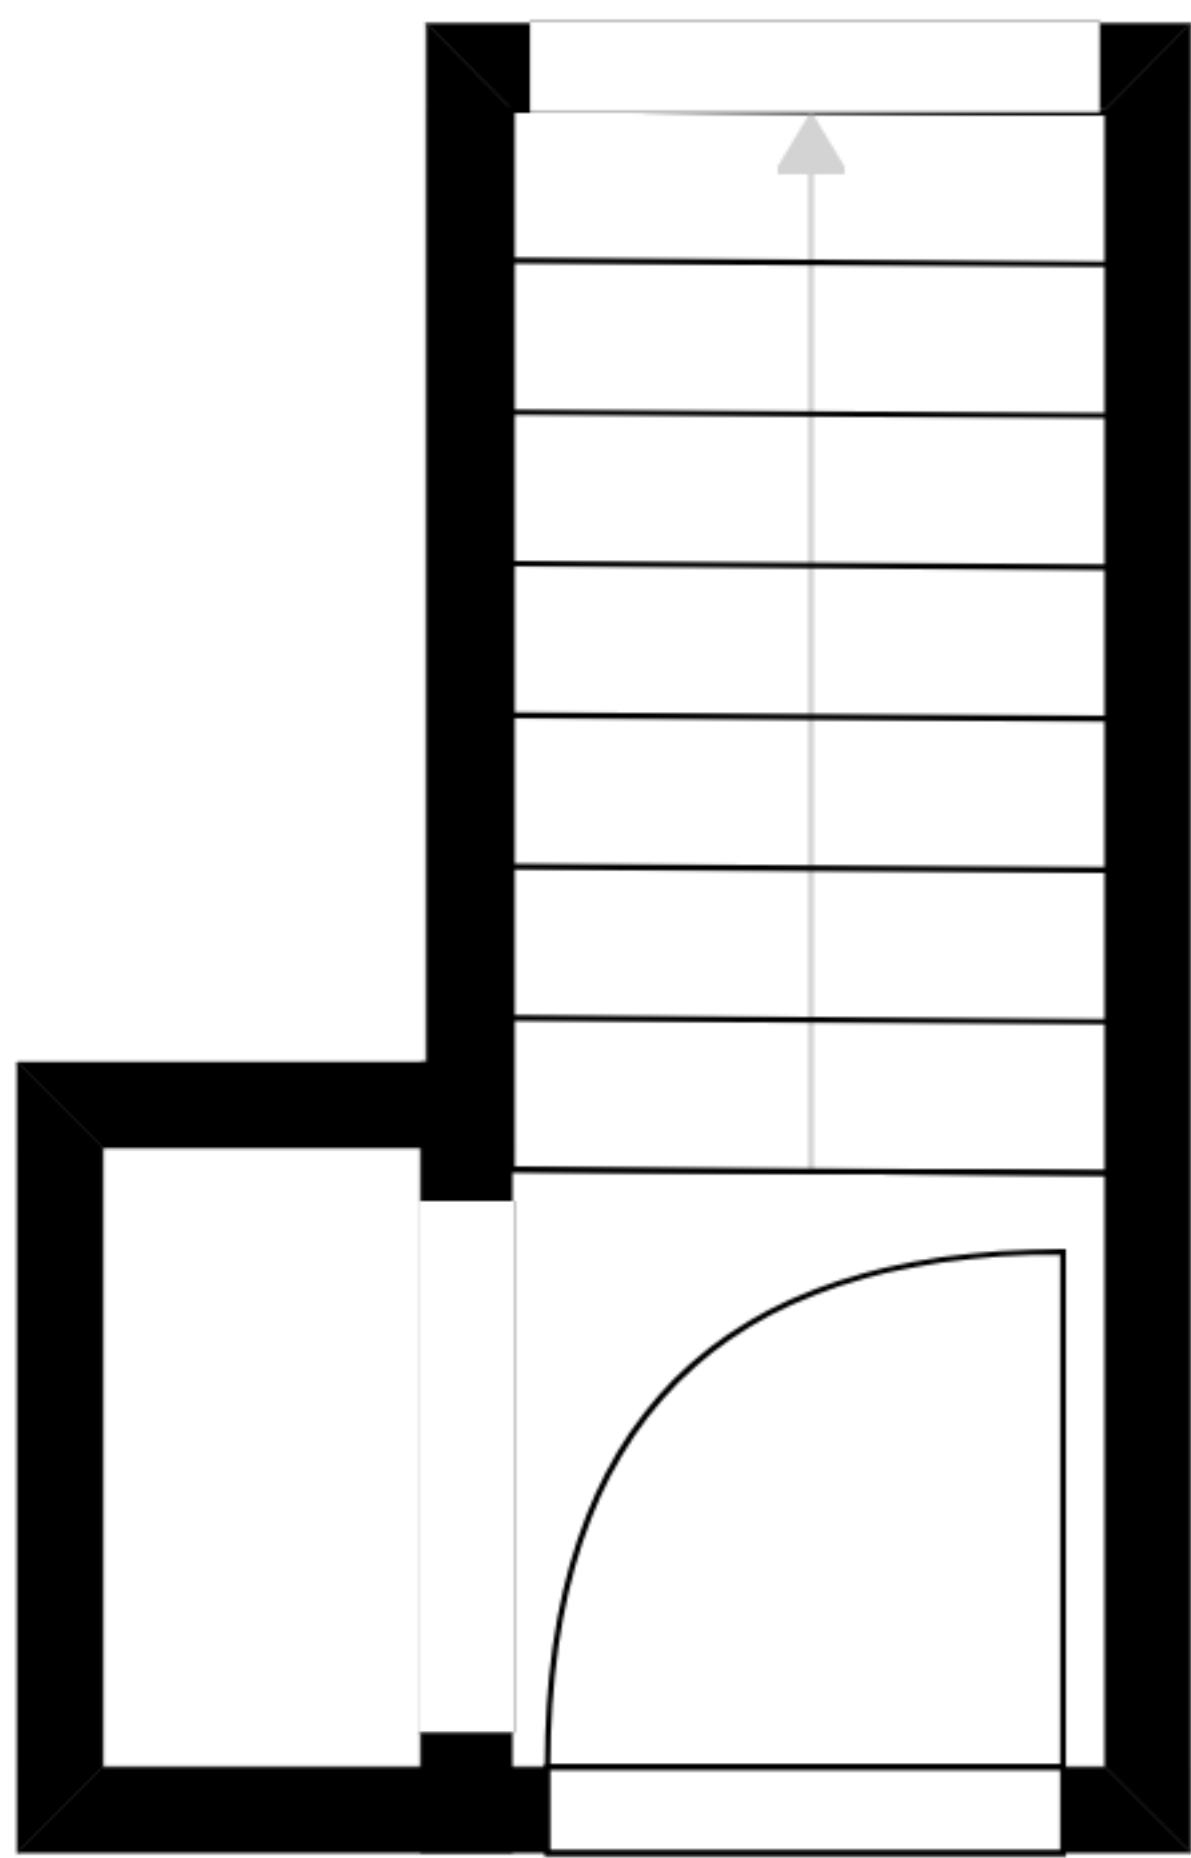

GROSS INTERNAL AREA
 FLOOR 1: 1089 sq. ft, FLOOR 2: 891 sq. ft
 EXCLUDED AREAS: , GARAGE: 464 sq. ft
 PATIO: 82 sq. ft, PORCH: 37 sq. ft
 TOTAL: 1980 sq. ft

SIZES AND DIMENSIONS ARE APPROXIMATE, ACTUAL MAY VARY.

FLOOR 1

FLOOR 2

GROSS INTERNAL AREA
FLOOR 1: 57 sq. ft, FLOOR 2: 640 sq. ft
TOTAL: 697 sq. ft

SIZES AND DIMENSIONS ARE APPROXIMATE, ACTUAL MAY VARY.