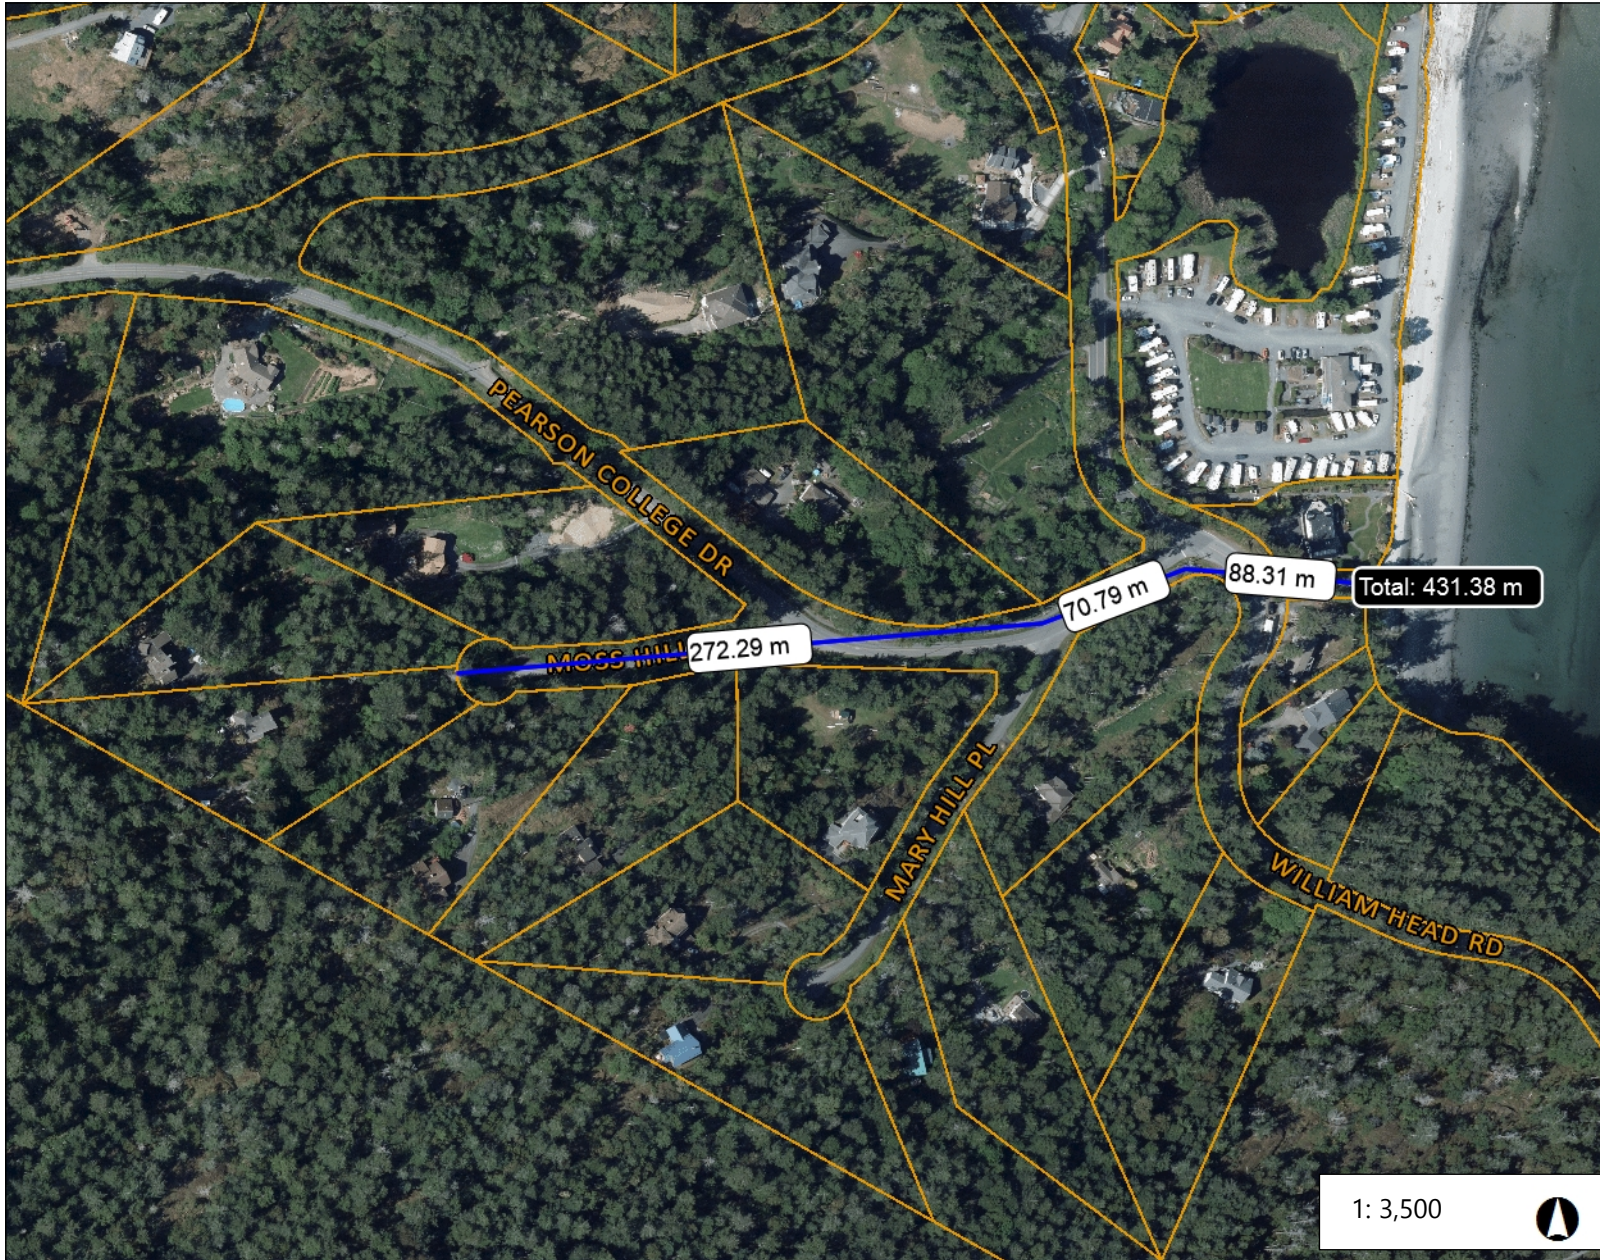

Distance to Weir Beach

Legend

1: 3,500 

NAD_1983_UTM_Zone_10N
© Capital Regional District

Important: This map is for general information purposes only. The Capital Regional District (CRD) makes no representations or warranties regarding the accuracy or completeness of this map or the suitability of the map for any purpose. This map is not for navigation. The CRD will not be liable for any damage, loss or injury resulting from the use of the map or information on the map and the map may be changed by the CRD at any time.