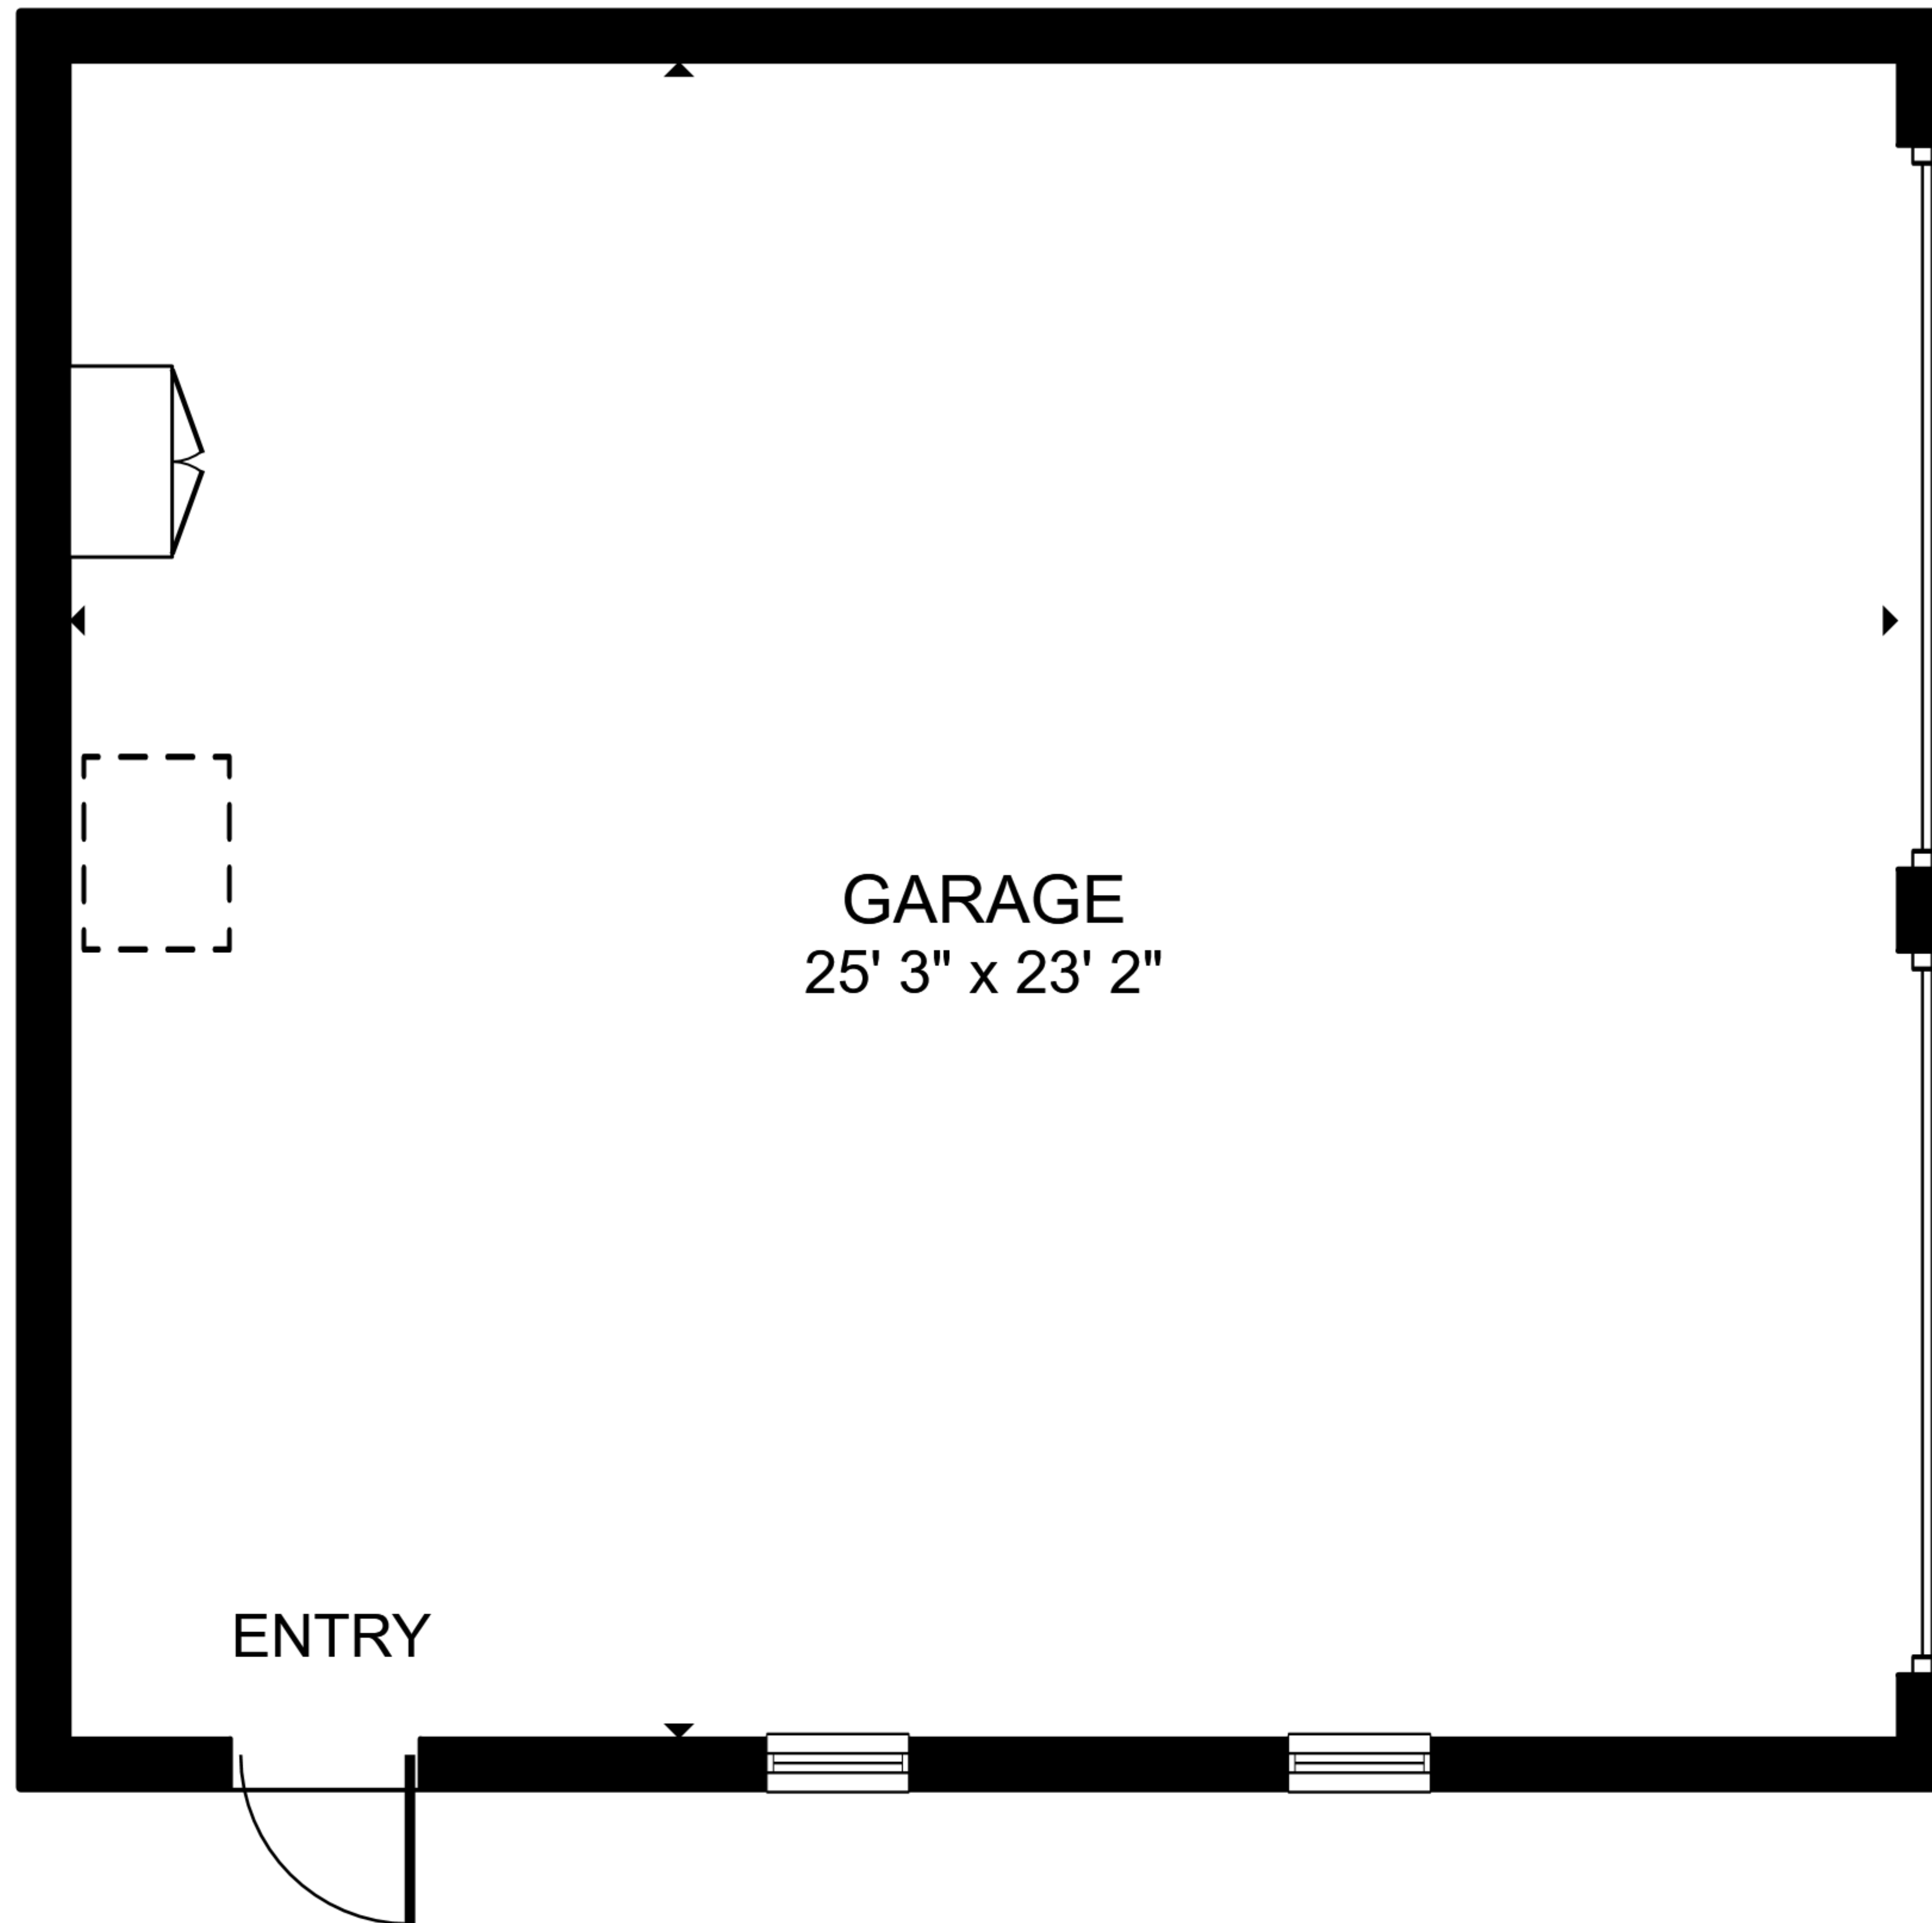

GROSS INTERNAL AREA
 FLOOR 1: 1249 sq ft
 TOTAL: 1249 sq ft

SIZES AND DIMENSIONS ARE APPROXIMATE, ACTUAL MAY VARY.

GARAGE
25' 3" x 23' 2"

ENTRY

FLOOR PLAN

GROSS INTERNAL AREA
FLOOR PLAN
EXCLUDED AREAS : GARAGE 583 sq.ft.
TOTAL :

SIZES AND DIMENSIONS ARE APPROXIMATE, ACTUAL MAY VARY.