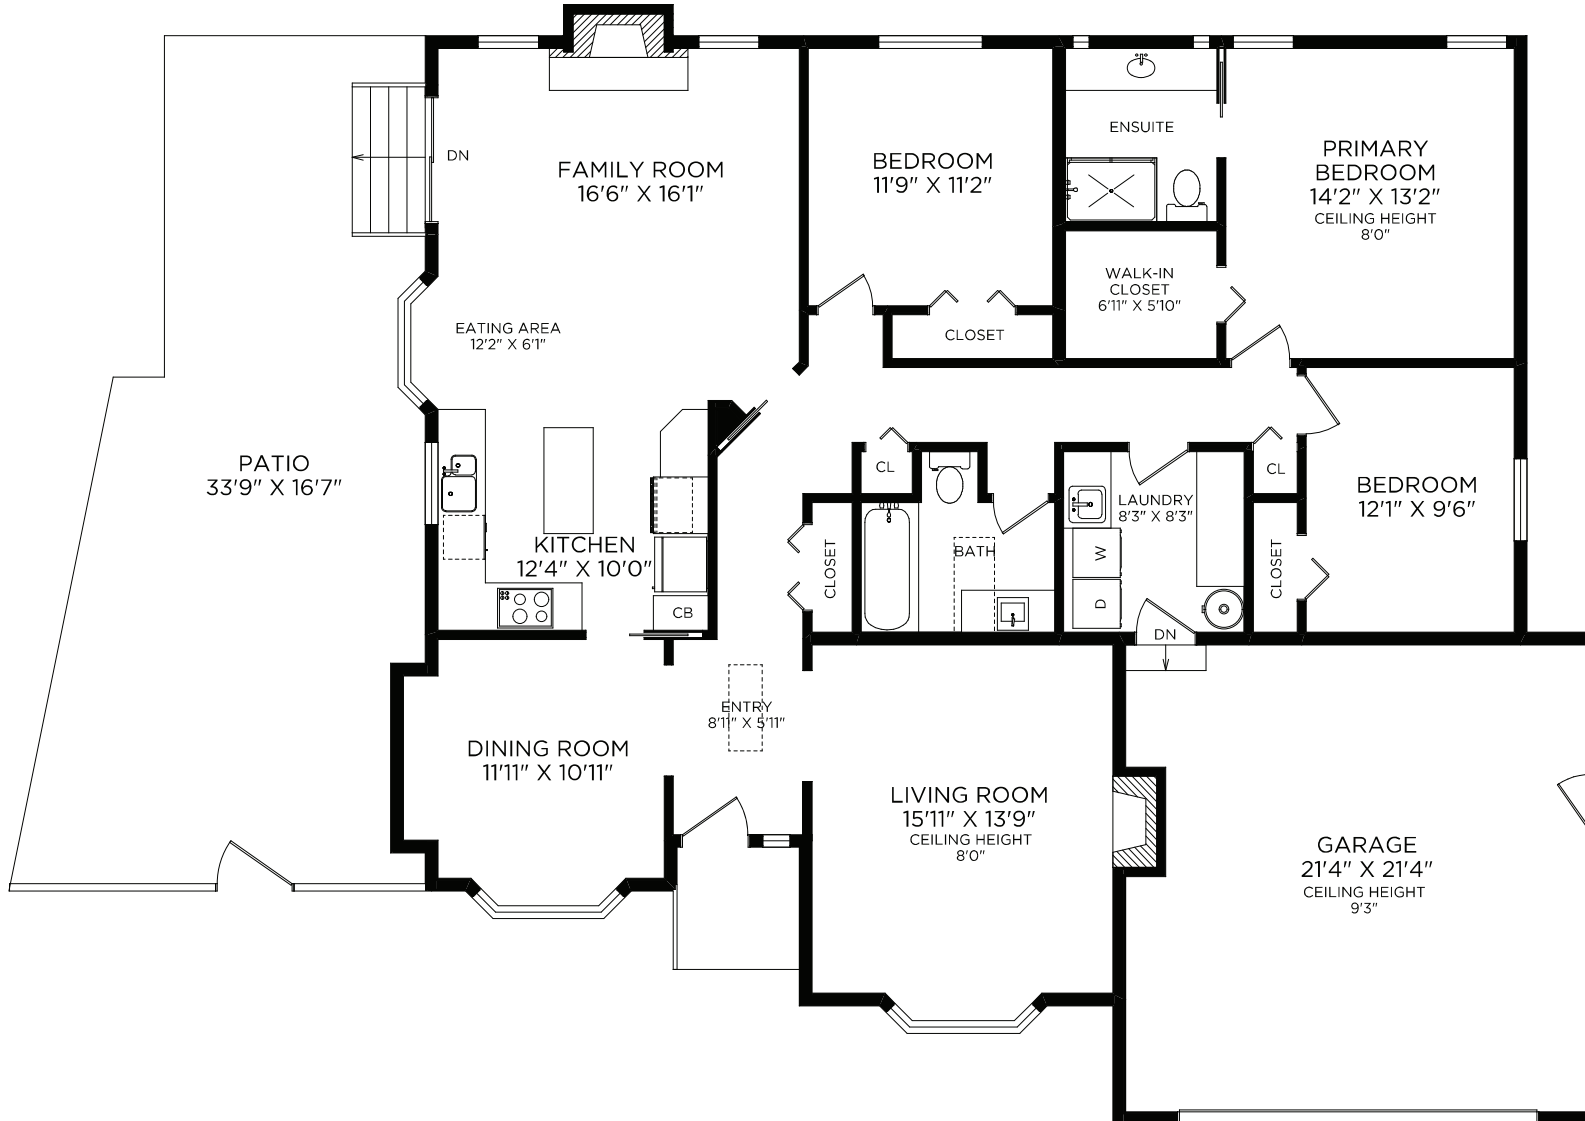

4631 FALAISE DRIVE

Document prepared for the exclusive use of:

Troy Petersen

MAIN FLOOR

Floor	Finished	Unfinished	Total	Other Areas	
Main	1864	0	1864	Garage	484
Total	1864	0	1864	Patio	558

All information furnished regarding this property is from sources deemed reliable but no warranty or representation is made to the accuracy thereof. Purchaser to verify measurements if important.