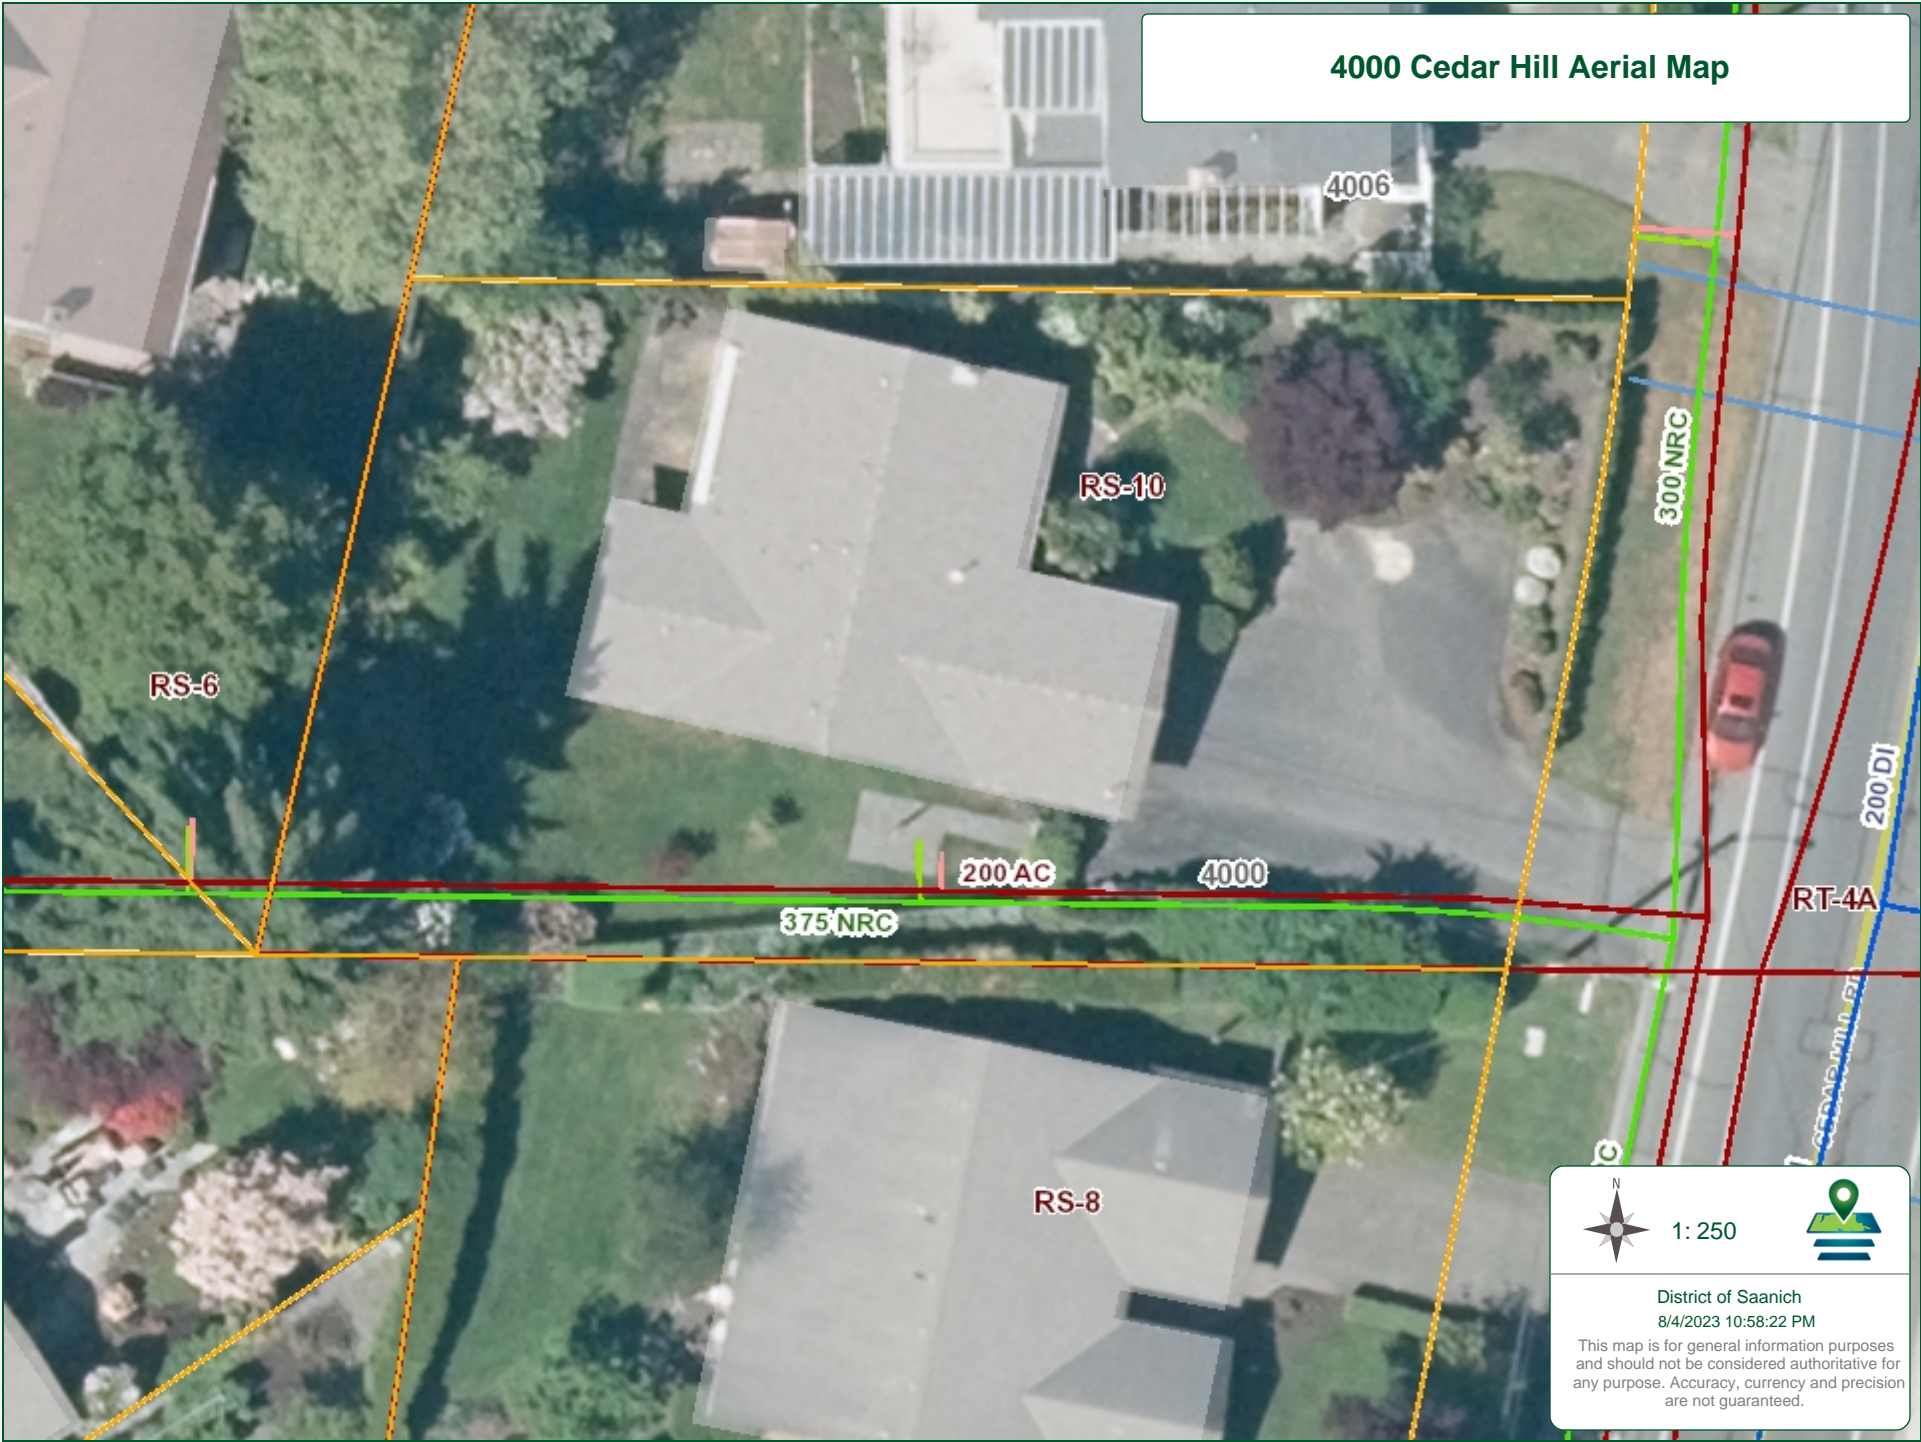

4000 Cedar Hill Aerial Map

 1: 250 

District of Saanich
8/4/2023 10:58:22 PM

This map is for general information purposes and should not be considered authoritative for any purpose. Accuracy, currency and precision are not guaranteed.

4000 Cedar Hill Aerial Map

 1:1,000 

District of Saanich
8/4/2023 10:59:24 PM

This map is for general information purposes and should not be considered authoritative for any purpose. Accuracy, currency and precision are not guaranteed.