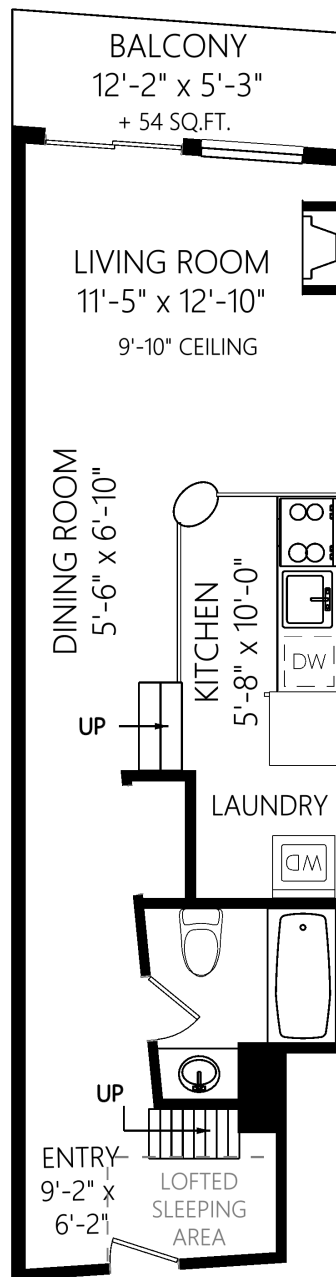

217-1061 Fort St

SINGLE LEVEL
476 FINISHED SQ.FT.
+ ADDNL. SQ.FT. WHERE NOTED

	Fin. Sq.Ft.	UnFin. Sq.Ft.	Total Sq.Ft.
Single Level	476	0	476
Total	476	0	476

Shown length and width dimensions are approximate.
Area sq.ft. is representative of the on-site measurements. (1" accuracy)