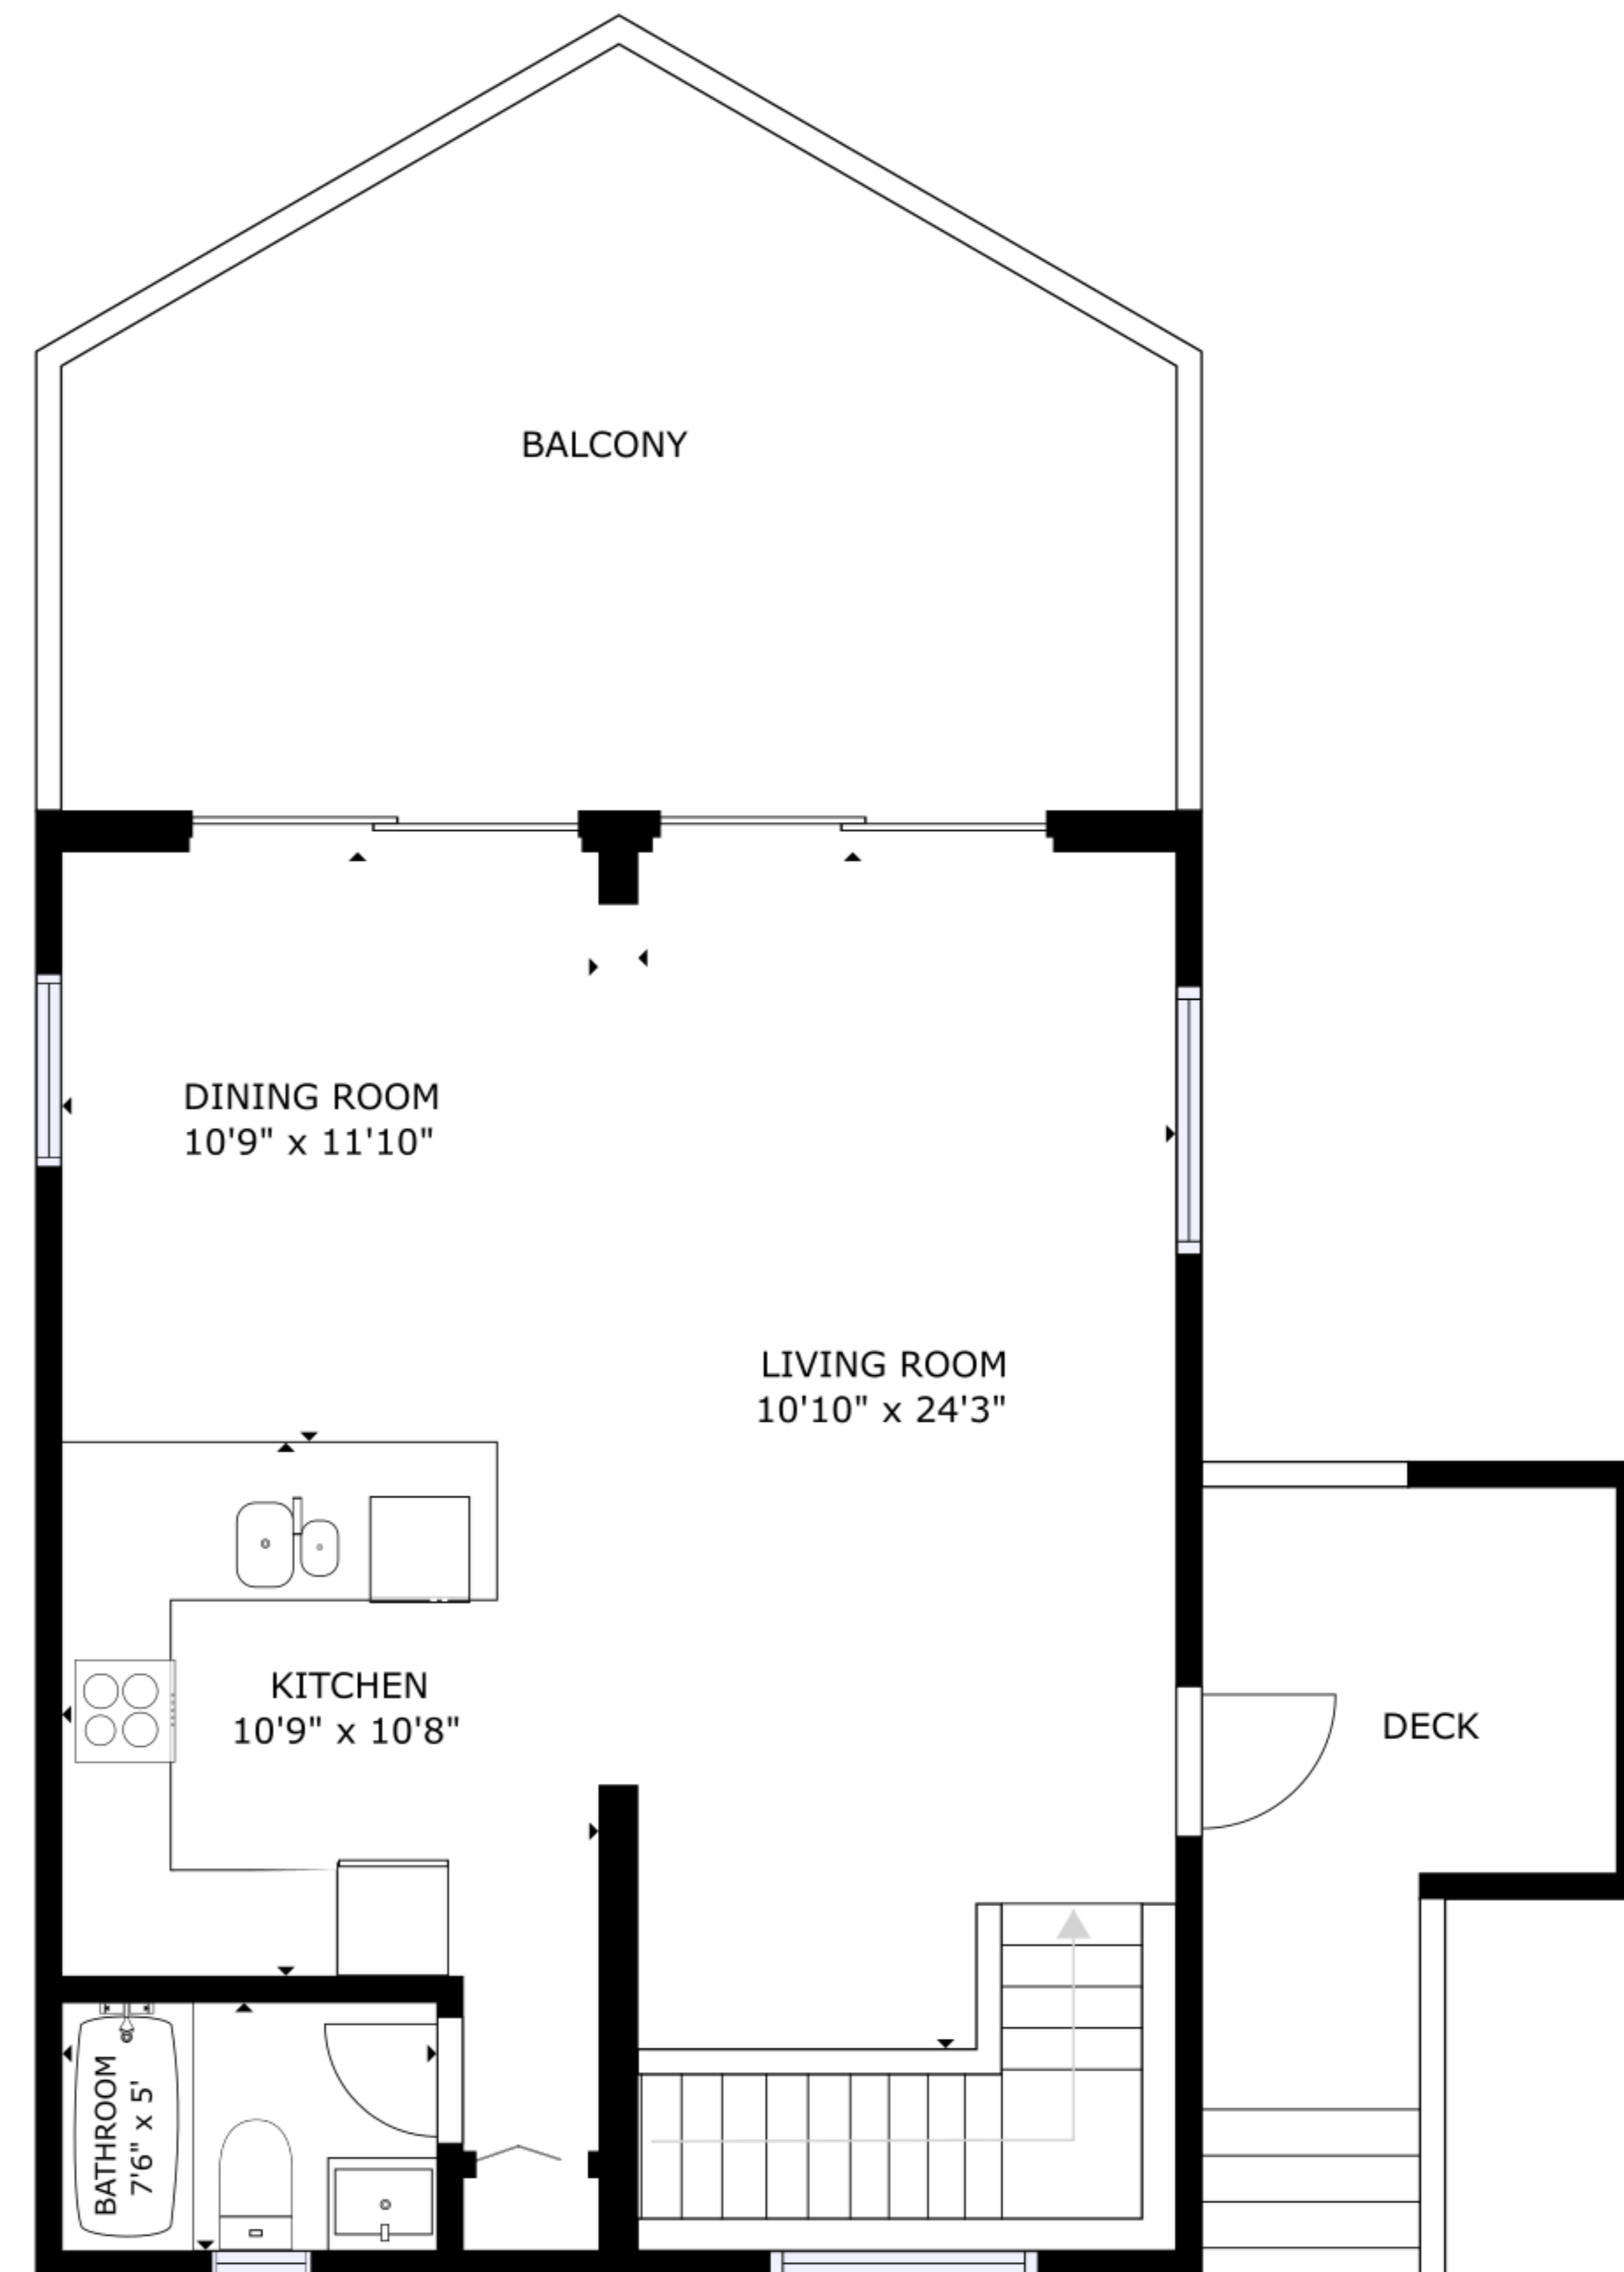

FLOOR 1

FLOOR 2

GROSS INTERNAL AREA  
 FLOOR 1: 624 sq ft, FLOOR 2: 681 sq ft  
 EXCLUDED AREAS; BALCONY: 269 sq ft, DECK: 68 sq ft  
 TOTAL: 1305 sq ft  
 SIZES AND DIMENSIONS ARE APPROXIMATE, ACTUAL MAY VARY.