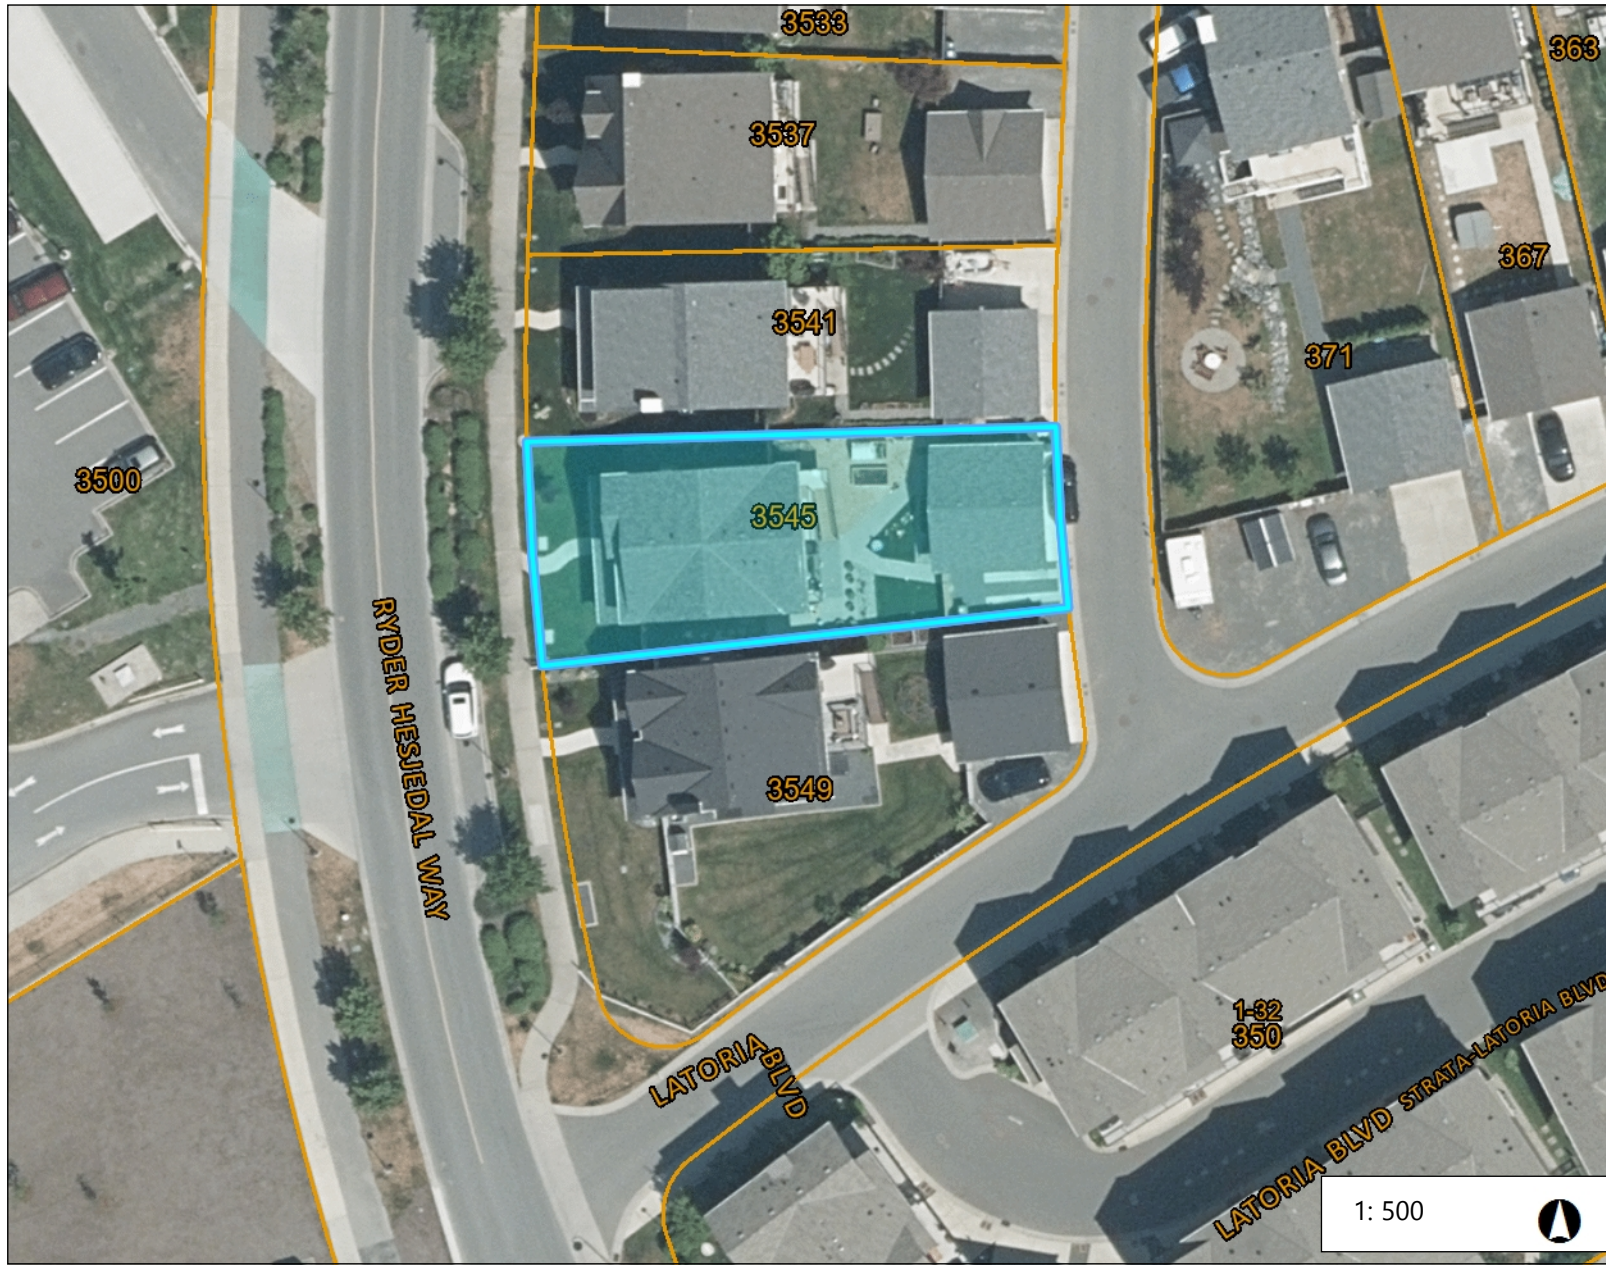

3545 Ryder Hesjedal Way

Legend

1: 500

NAD_1983_UTM_Zone_10N
© Capital Regional District

Important: This map is for general information purposes only. The Capital Regional District (CRD) makes no representations or warranties regarding the accuracy or completeness of this map or the suitability of the map for any purpose. This map is not for navigation. The CRD will not be liable for any damage, loss or injury resulting from the use of the map or information on the map and the map may be changed by the CRD at any time.