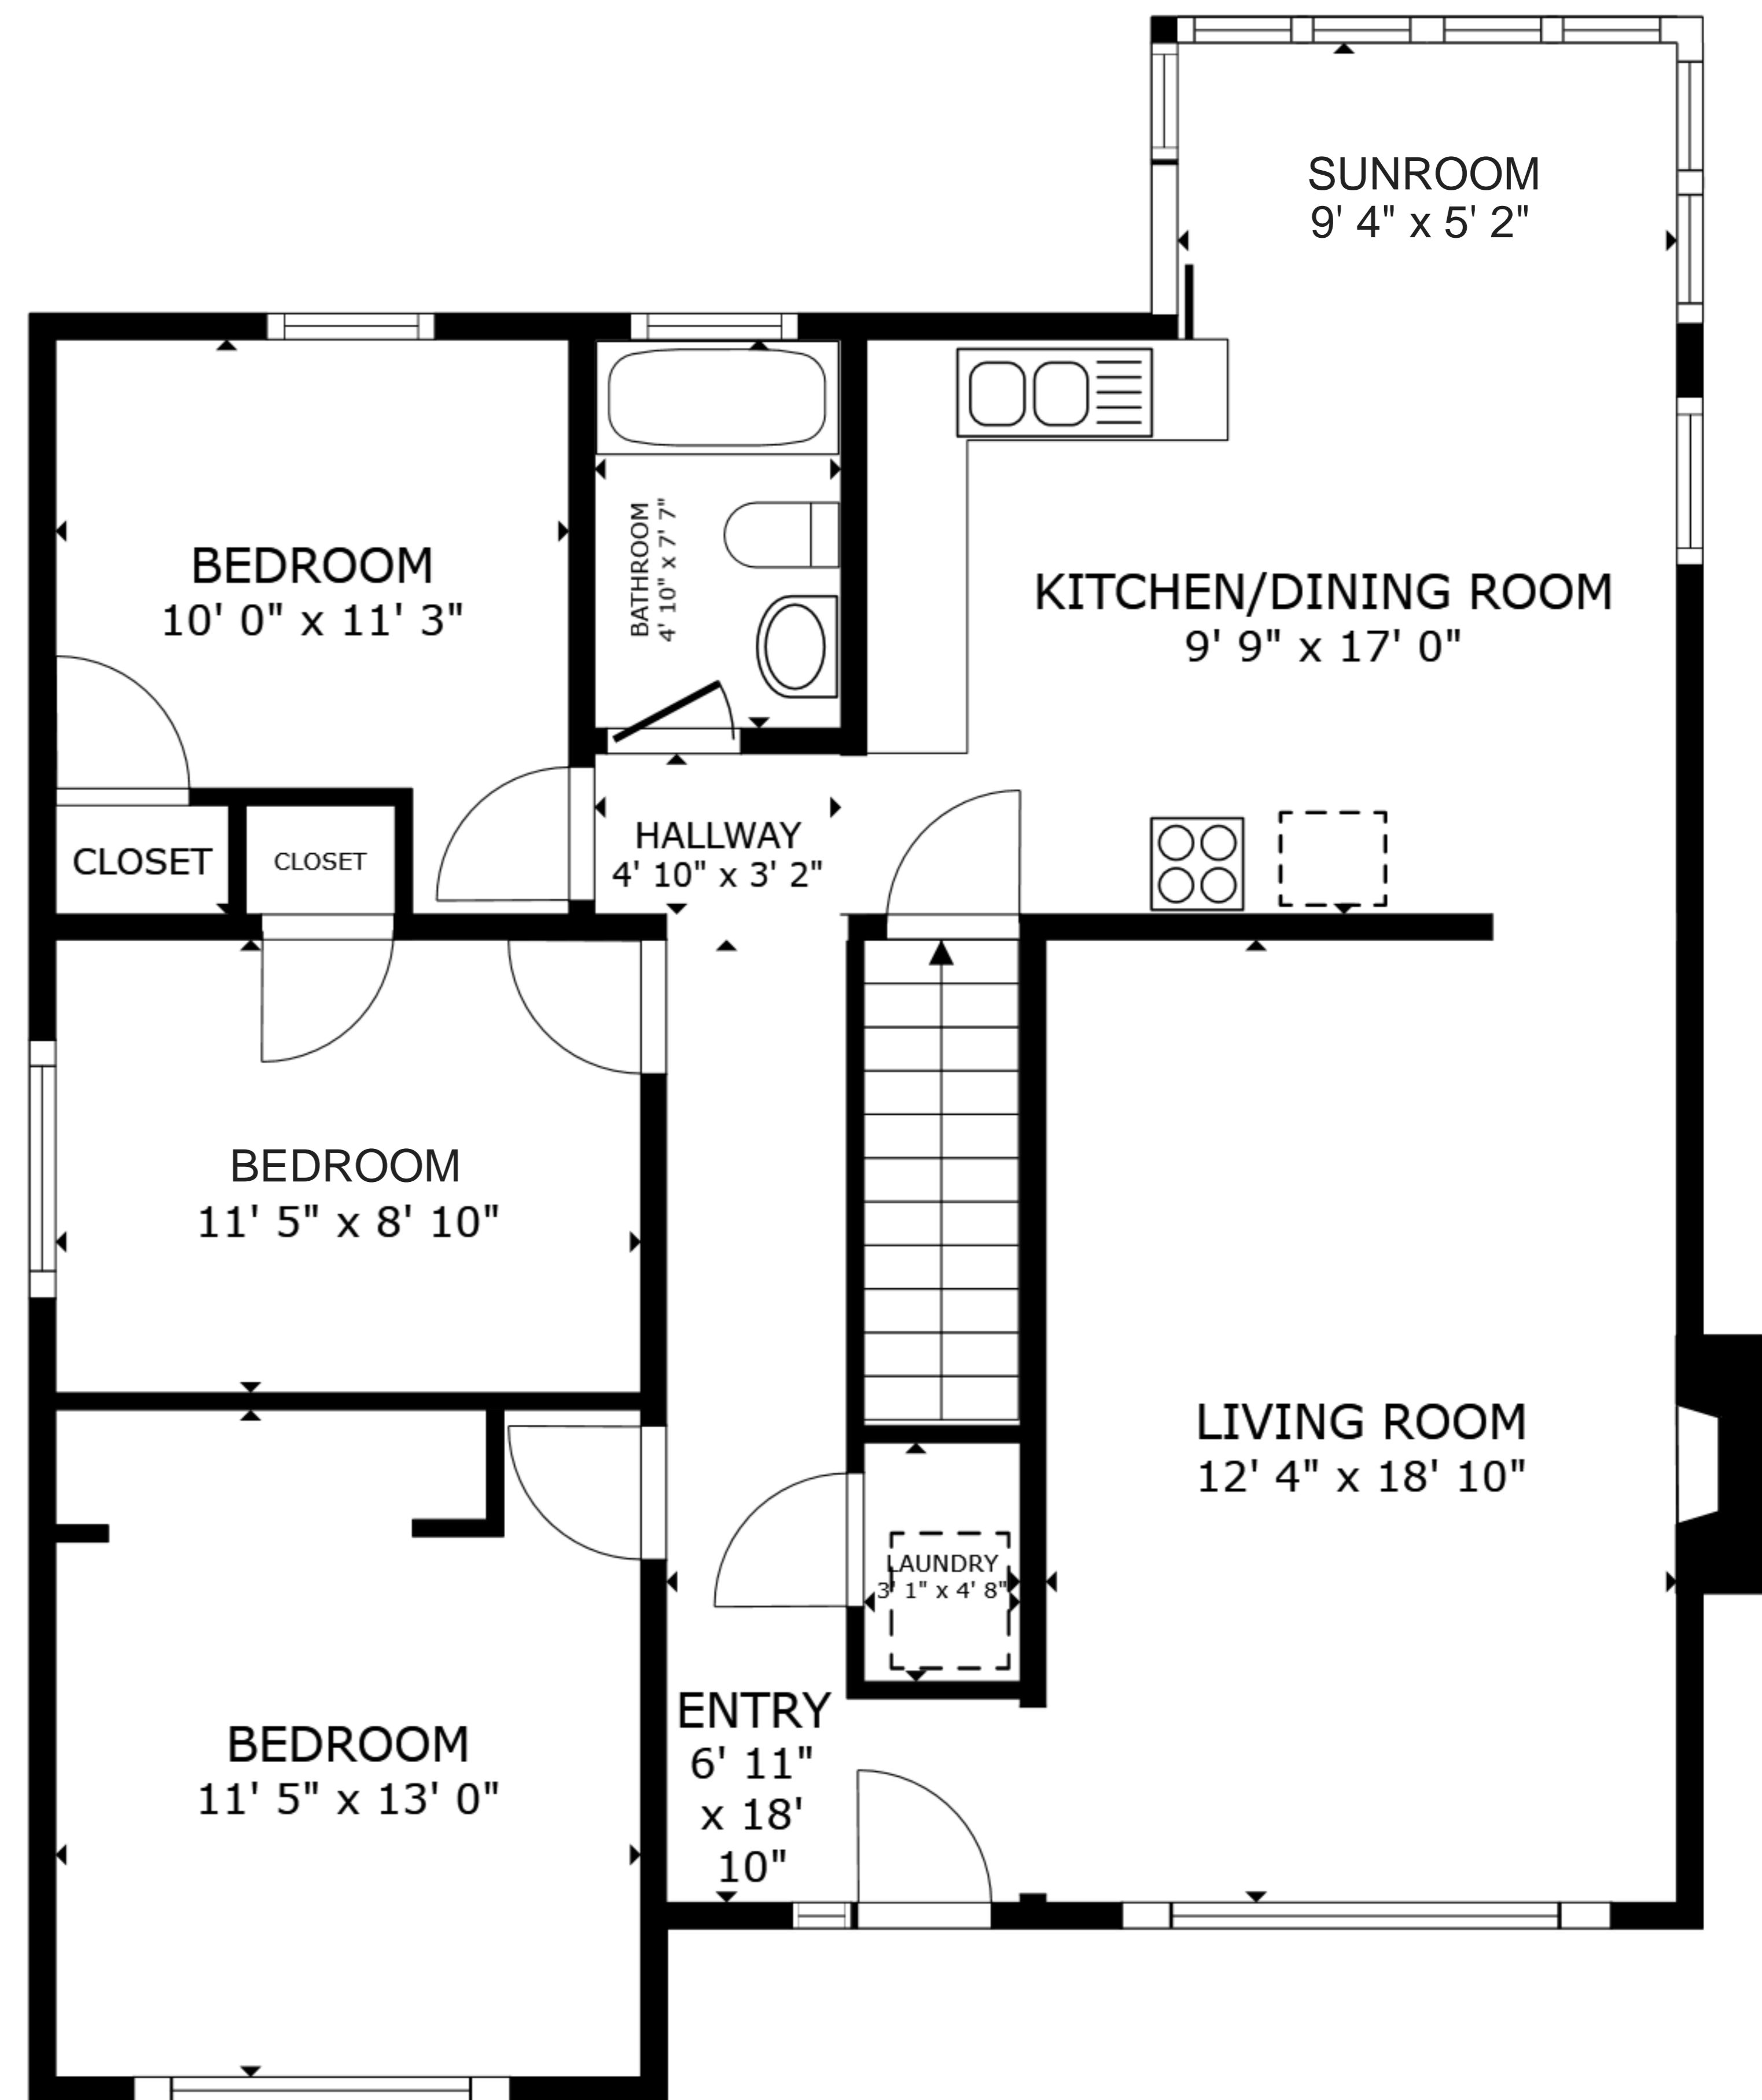

FLOOR 1

FLOOR 2

GROSS INTERNAL AREA:
 FLOOR 1 1,103 sq.ft. FLOOR 2 1,119 sq.ft.
 TOTAL: 2,222 sq.ft.

SIZES AND DIMENSIONS ARE APPROXIMATE, ACTUAL MAY VARY.