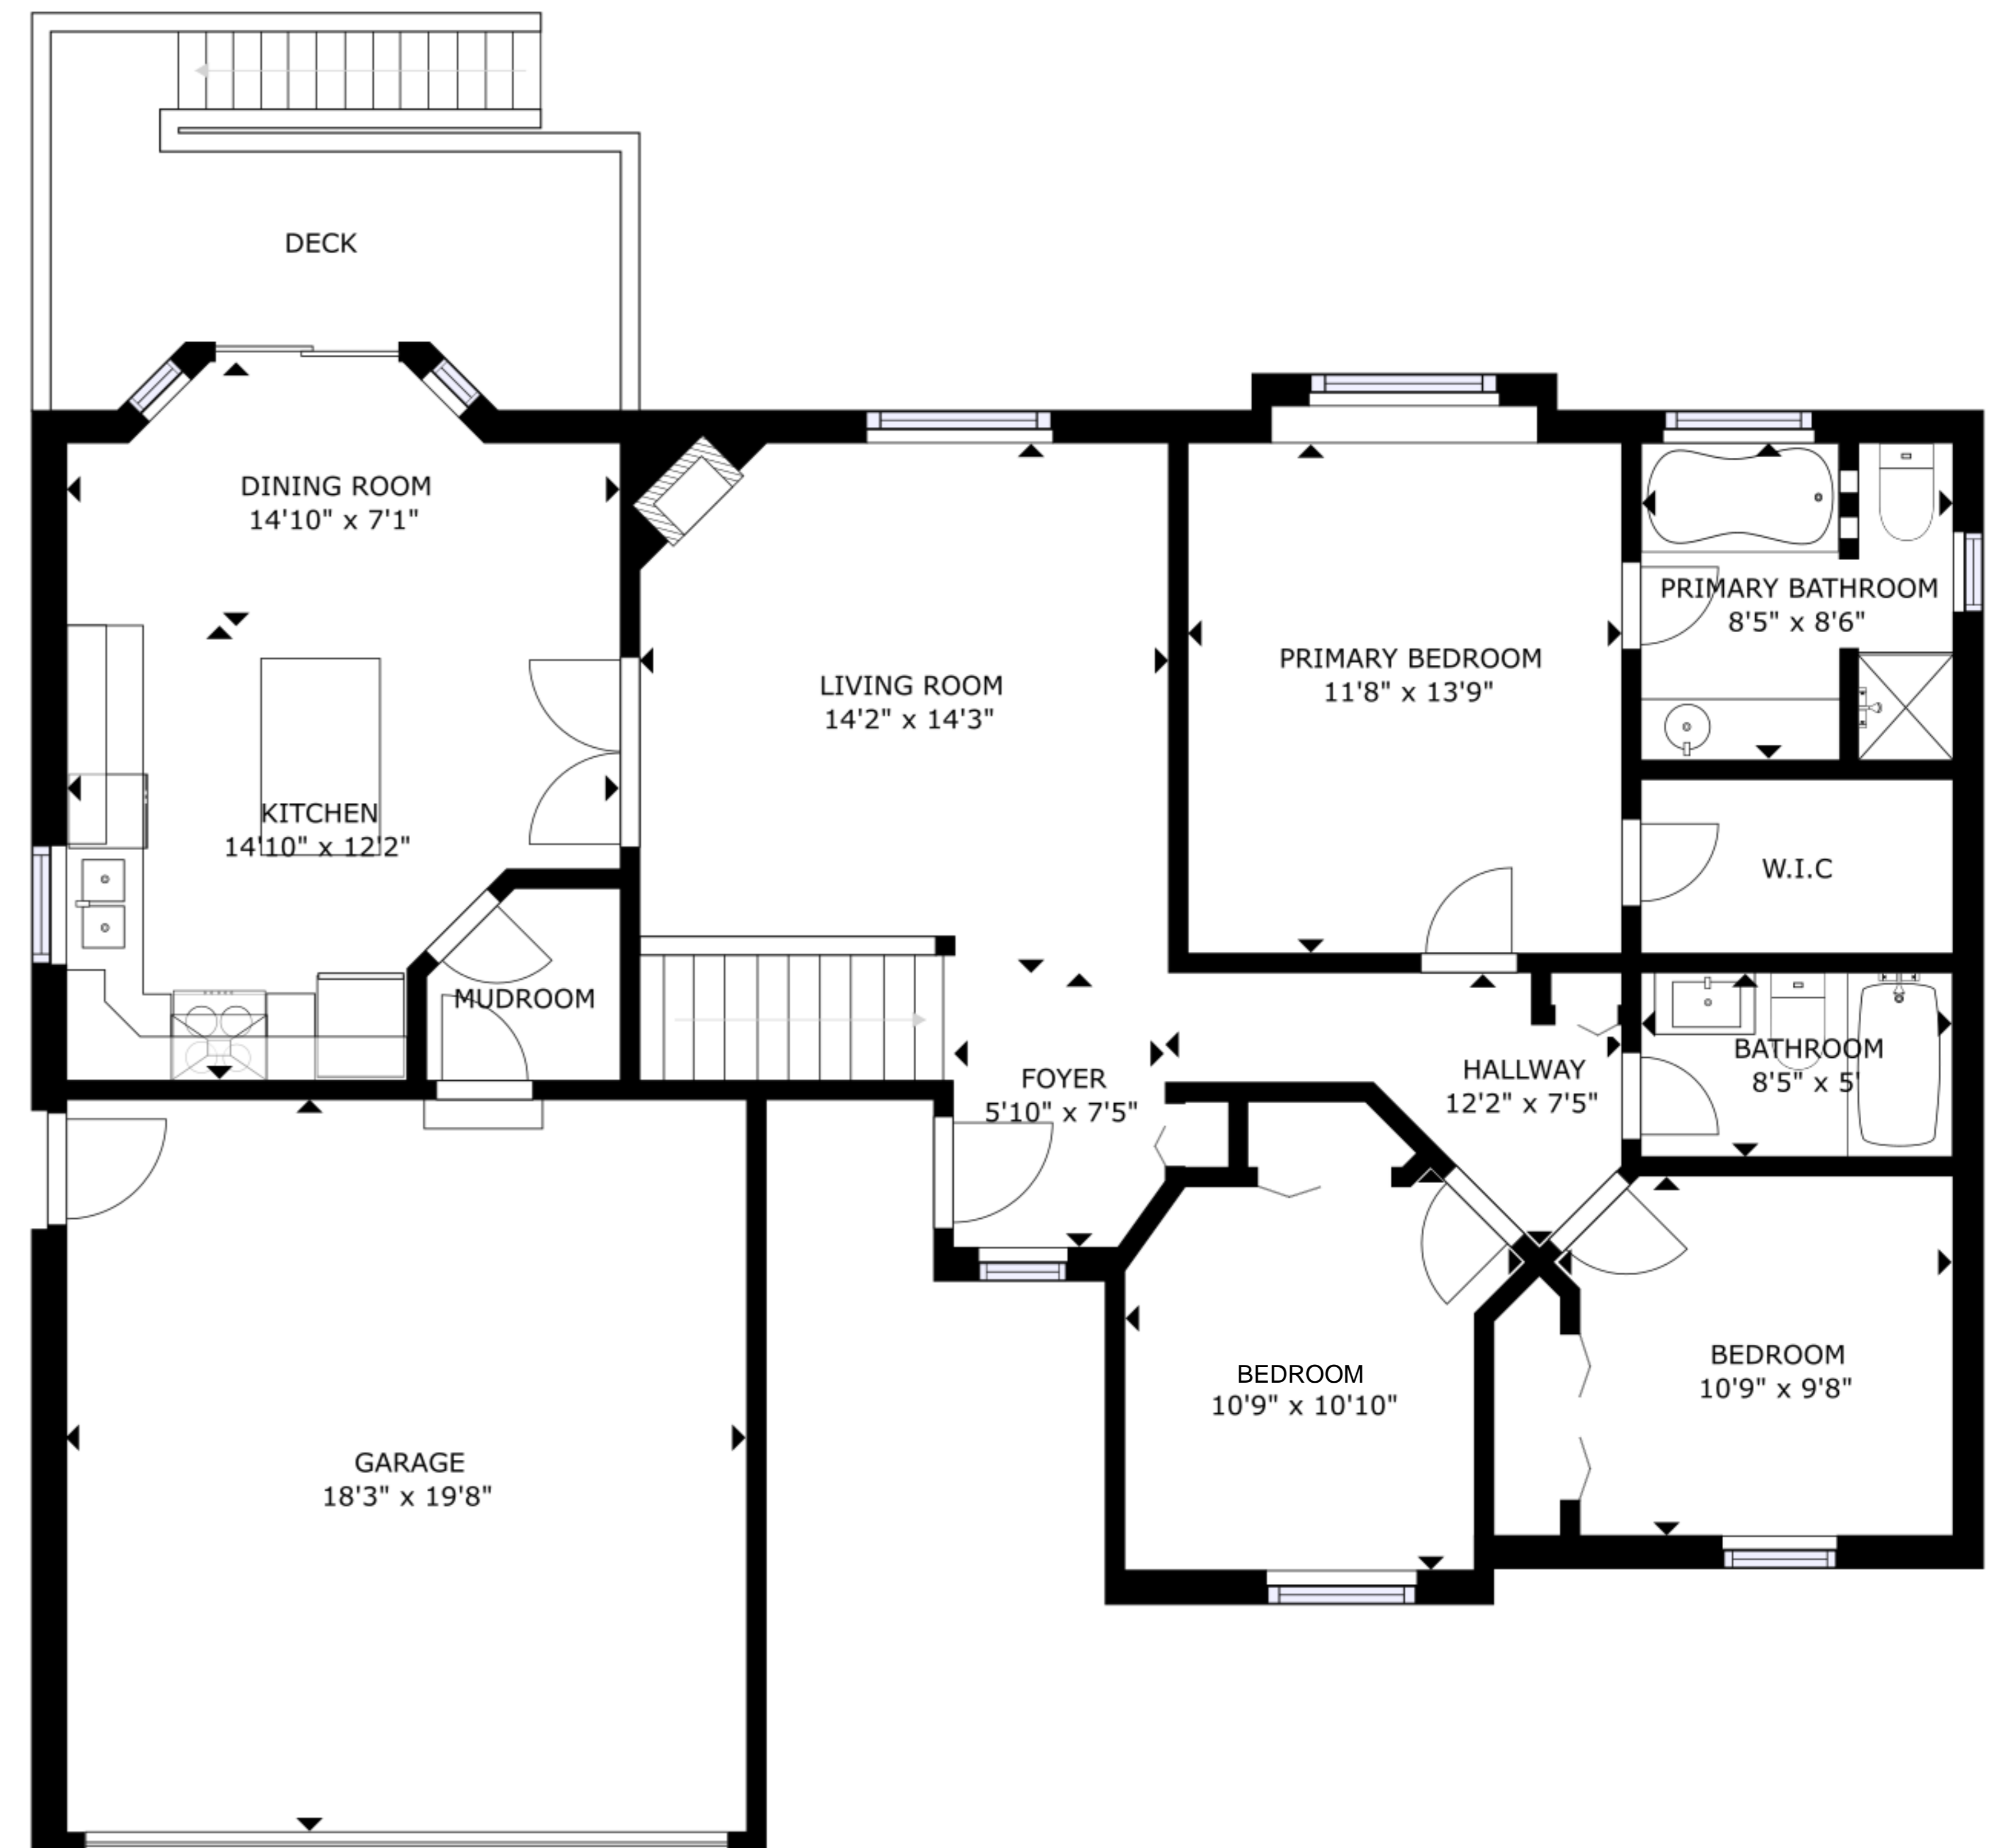

FLOOR 1

FLOOR 2

GROSS INTERNAL AREA

FLOOR 1: 1179 sq ft, FLOOR 2: 1258 sq ft

TOTAL: 2437 sq ft

SIZES AND DIMENSIONS ARE APPROXIMATE, ACTUAL MAY VARY.