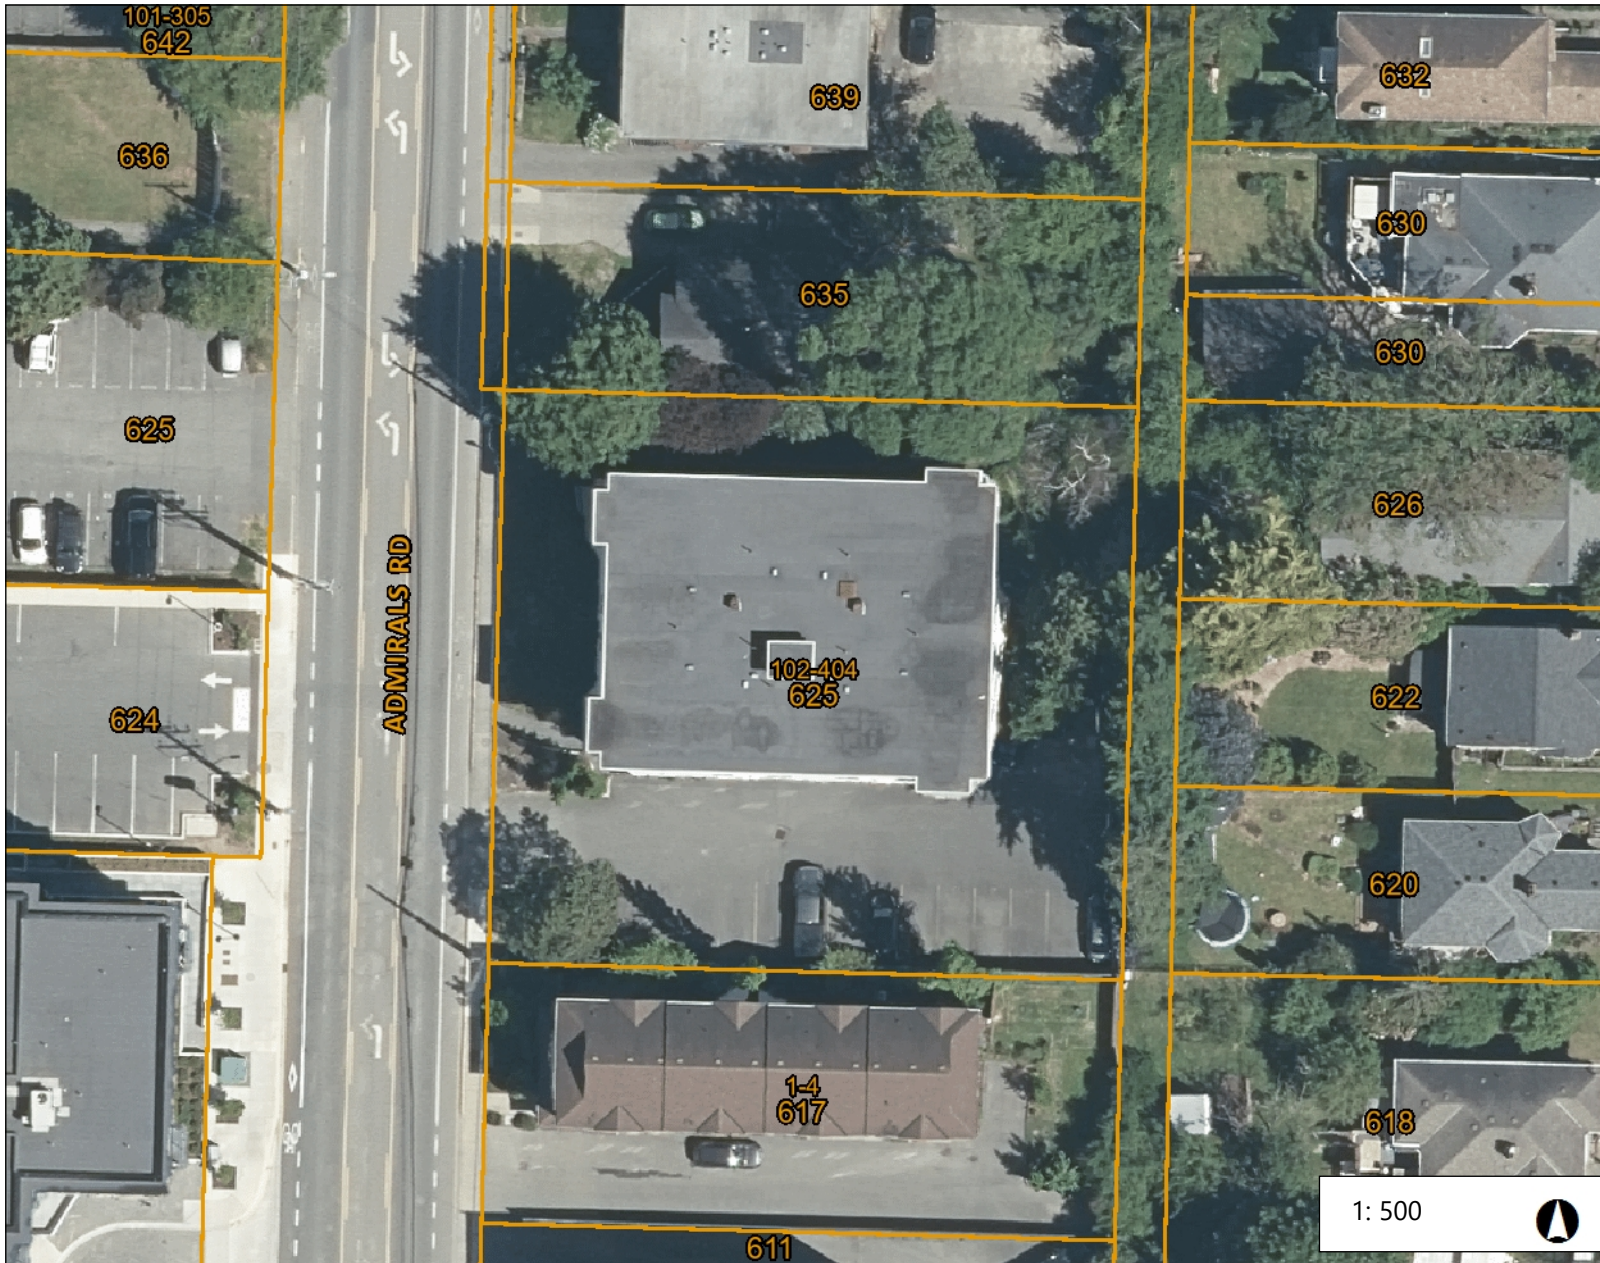

625 Admirals Rd

Legend

1: 500

25.4 0 12.7 25.4 Meters

Important: This map is for general information purposes only. The Capital Regional District (CRD) makes no representations or warranties regarding the accuracy or completeness of this map or the suitability of the map for any purpose. This map is not for navigation. The CRD will not be liable for any damage, loss or injury resulting from the use of the map or information on the map and the map may be changed by the CRD at any time.