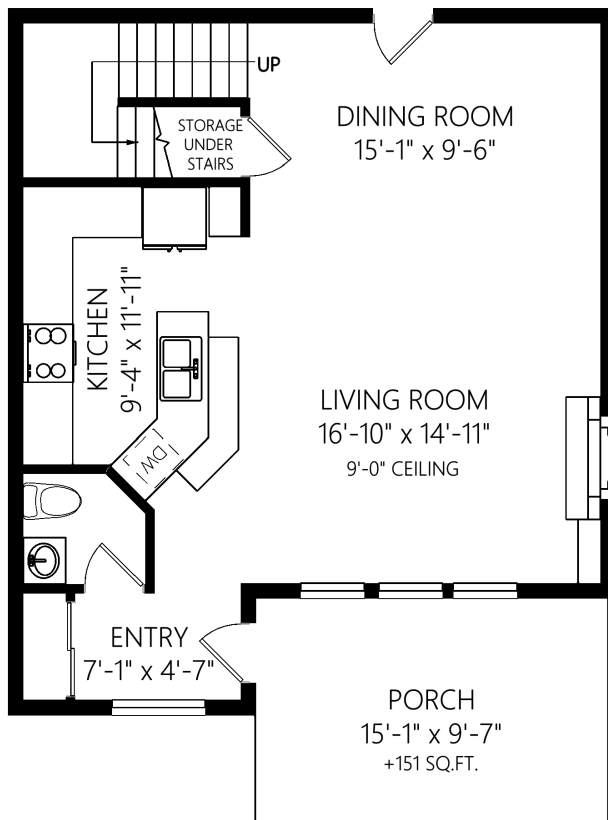

103-630 Speed Ave

**MAIN LEVEL**

681 FINISHED SQ.FT.  
+ ADDNL. SQ.FT. WHERE NOTED

**UPPER LEVEL**

531 FINISHED SQ.FT.  
+ ADDNL. SQ.FT. WHERE NOTED

	Fin. Sq.Ft.	UnFin. Sq.Ft.	Total Sq.Ft.
Main Level	681	0	681
Upper Level	531	0	531
<b>Total</b>	<b>1212</b>	<b>0</b>	<b>1212</b>

Shown length and width dimensions are approximate.  
Area sq.ft. is representative of the on-site measurements. (1" accuracy)

Figures, Calculations, and Representations are for indicative and promotional purpose only.  
VI Standard Real Estate Services Inc. will not be liable for any damages of any kind arising from the mis-use of this information.