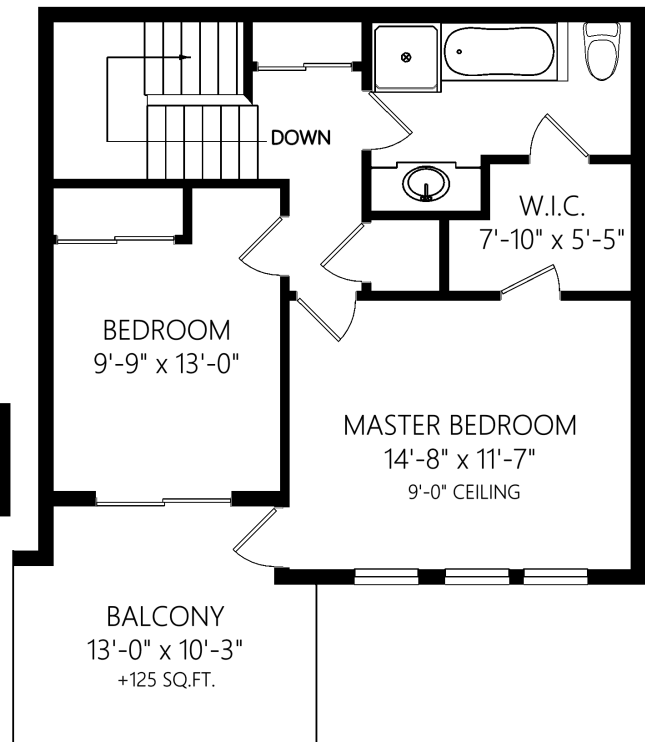

103-630 Speed Ave

**MAIN LEVEL**

681 FINISHED SQ.FT.  
+ ADDNL. SQ.FT. WHERE NOTED

**UPPER LEVEL**

531 FINISHED SQ.FT.  
+ ADDNL. SQ.FT. WHERE NOTED

	Fin. Sq.Ft.	UnFin. Sq.Ft.	Total Sq.Ft.
Main Level	681	0	681
Upper Level	531	0	531
<b>Total</b>	<b>1212</b>	<b>0</b>	<b>1212</b>

Shown length and width dimensions are approximate.  
Area sq.ft. is representative of the on-site measurements. (1" accuracy)

Figures, Calculations, and Representations are for indicative and promotional purpose only.  
VI Standard Real Estate Services Inc. will not be liable for any damages of any kind arising from the mis-use of this information.