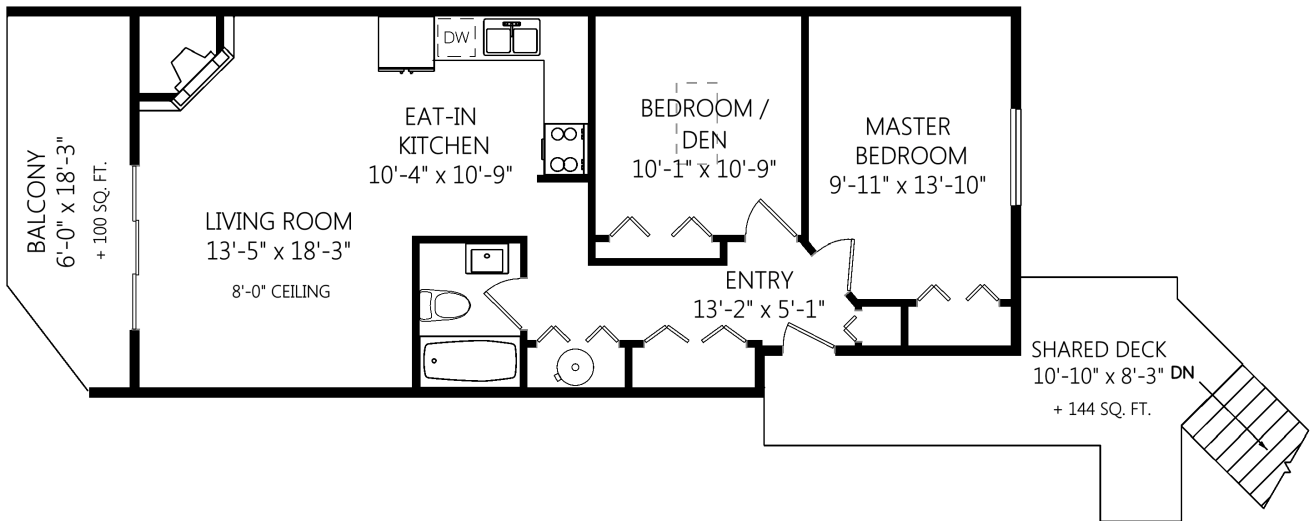

212-1991 Kaltasin Rd

SINGLE LEVEL

785 FINISHED SQ.FT.
+ ADDNL. SQ.FT. WHERE NOTED

	Fin. Sq.Ft.	UnFin. Sq.Ft.	Total Sq.Ft.
Single Level	785	0	785
Total	785	0	785

Shown length and width dimensions are approximate.
Area sq.ft. is representative of the on-site measurements. (1" accuracy)