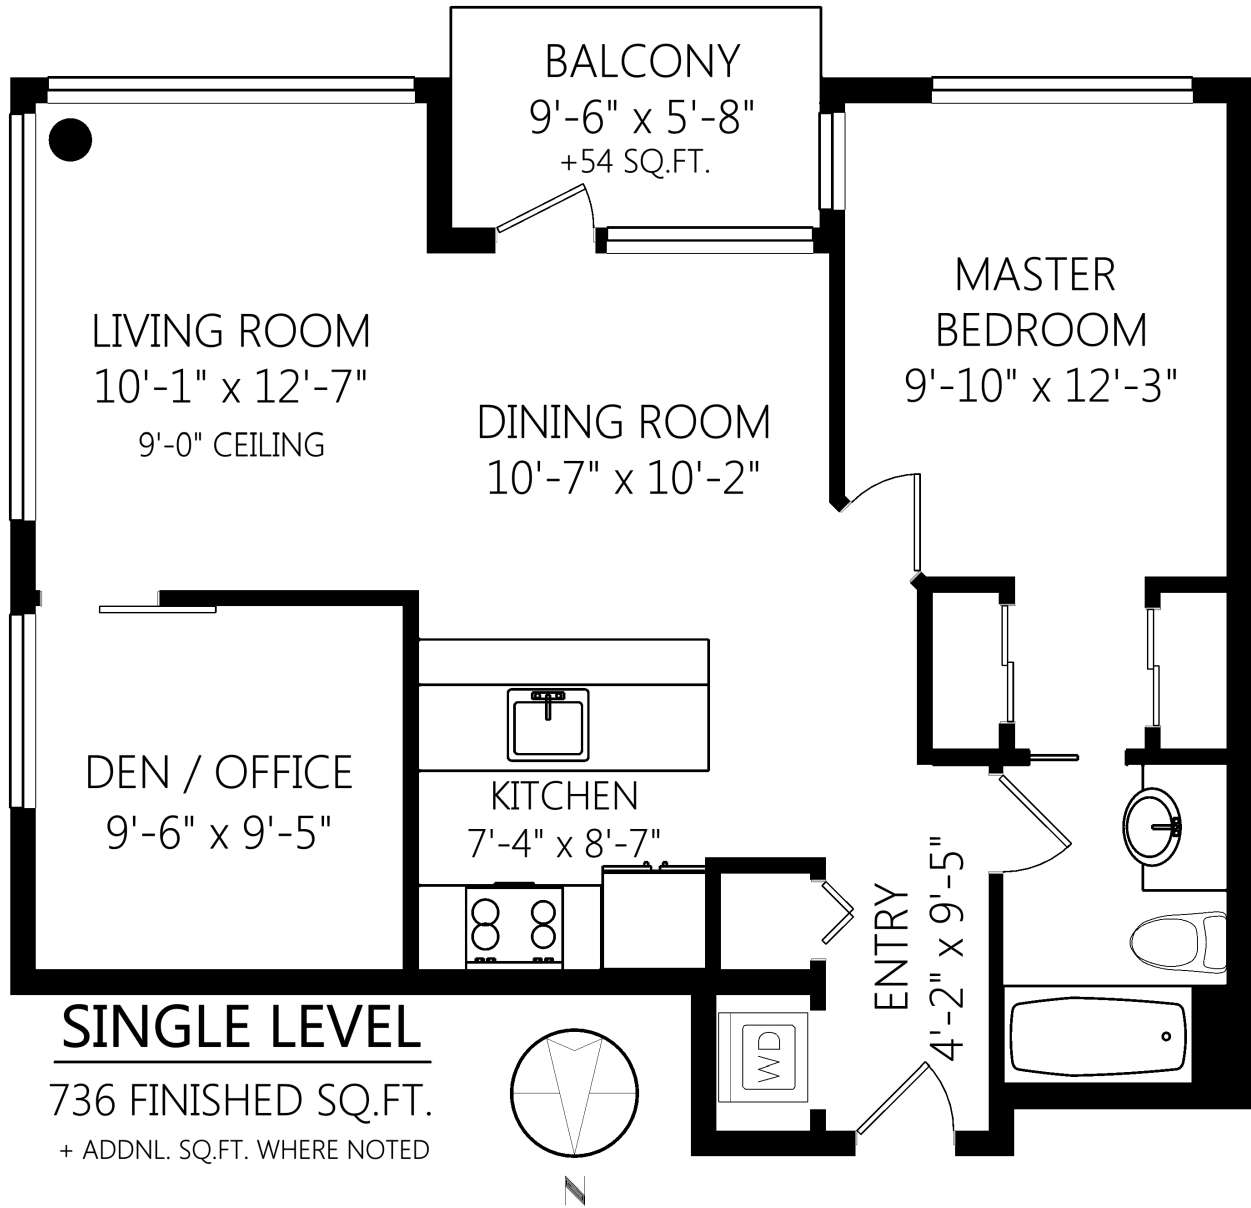

406-732 Cormorant St

	Fin. Sq.Ft.	UnFin. Sq.Ft.	Total Sq.Ft.
Single Level	736	0	736
Total	736	0	736

Shown length and width dimensions are approximate.
Area sq.ft. is representative of the on-site measurements. (1" accuracy)