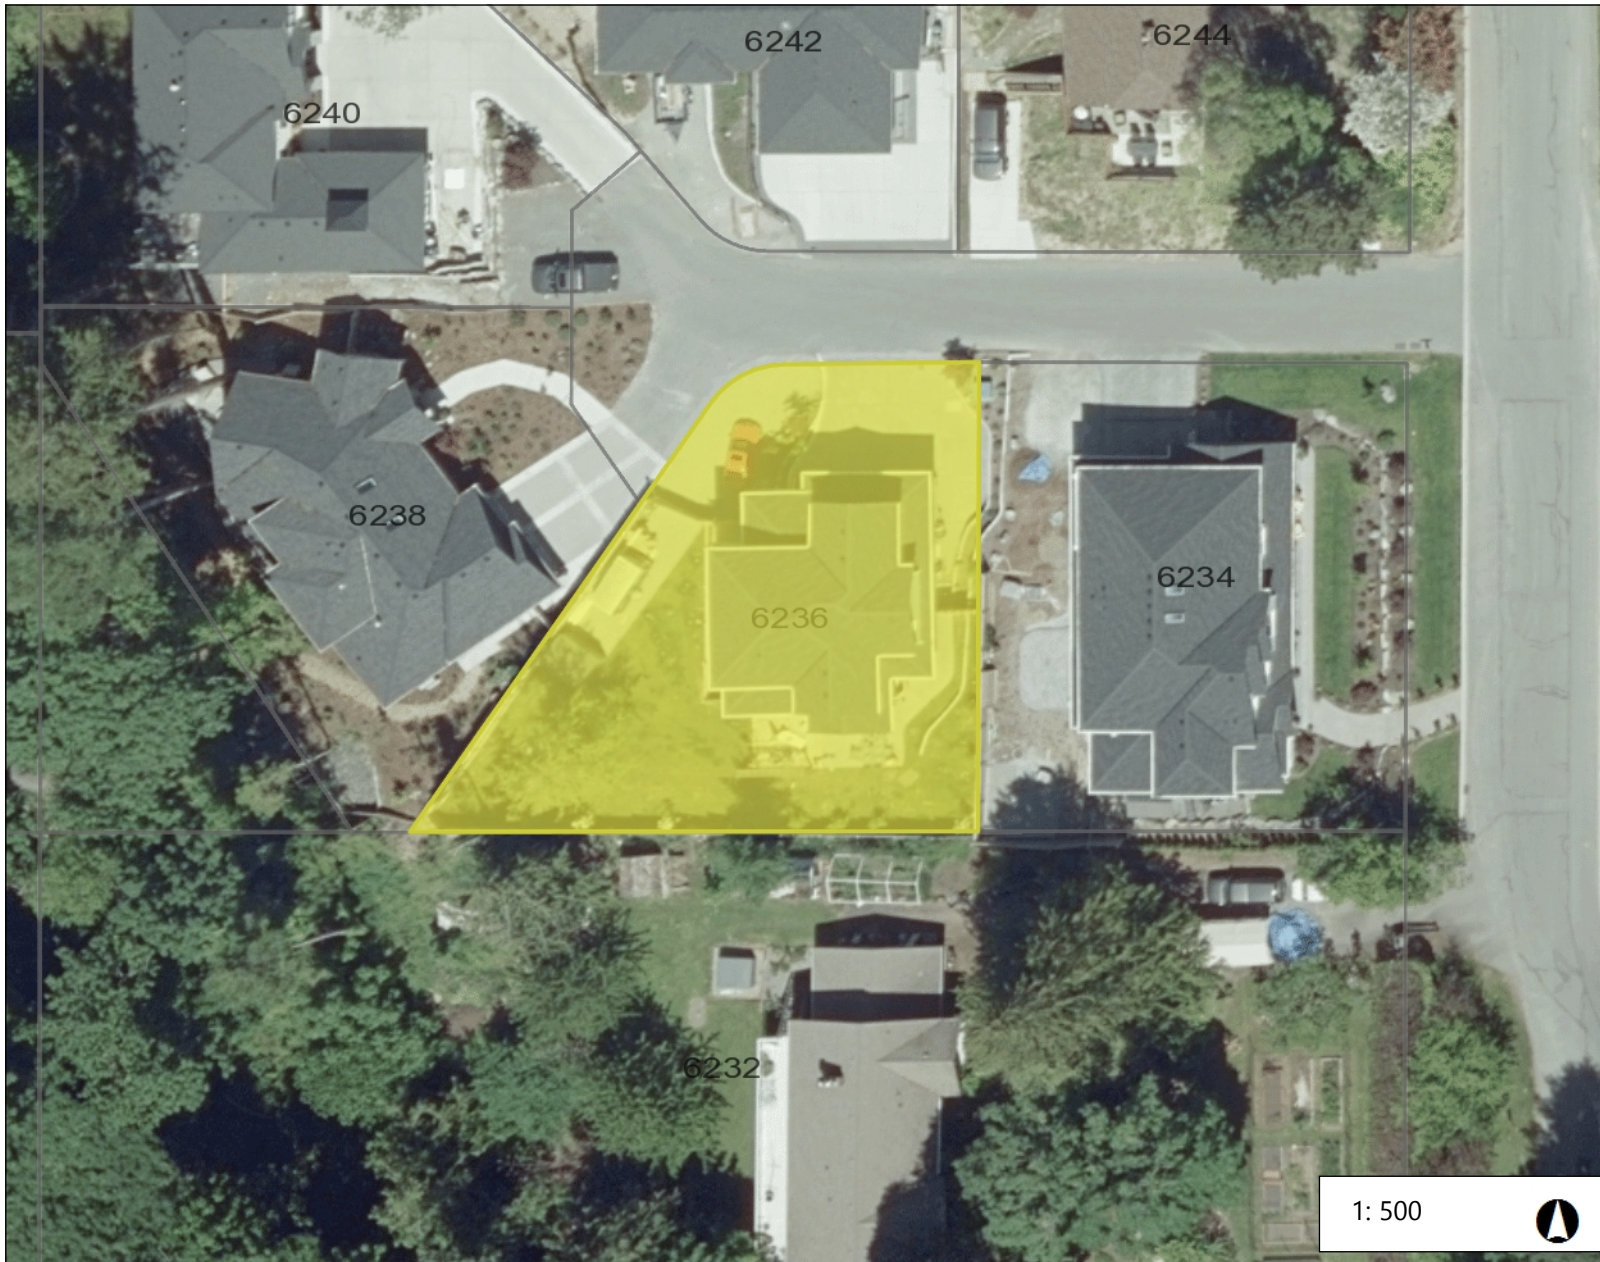

6236 Elizabeth Garden

Legend

- Regional District Boundary
- Electoral Area Boundary 1-7.5I
- Municipal Boundary 1-7.5K
- International Boundary
- Geographic Labels
- Coastal Water Labels
- Building Footprint
- Civic Sites
 - Airport
 - Paramedic
 - Recreation Center
 - Office
 - Library
 - Museum
 - Firehall
 - Hospital
 - Police
 - School
 - Golf
 - Ferry
 - Station
- Road Labels 1-1500
 - E & N Railway
 - All Road Types 1-1.5K
 - Ferry Route
 - Lakes & Wetlands 1.75K

1: 500

0.0 0 0.01 0.0 Kilometres

NAD_1983_UTM_Zone_10N
© Capital Regional District

Important: This map is for general information purposes only. The Capital Regional District (CRD) makes no representations or warranties regarding the accuracy or completeness of this map or the suitability of the map for any purpose. This map is not for navigation. The CRD will not be liable for any damage, loss or injury resulting from the use of the map or information on the map and the map may be changed by the CRD at any time.