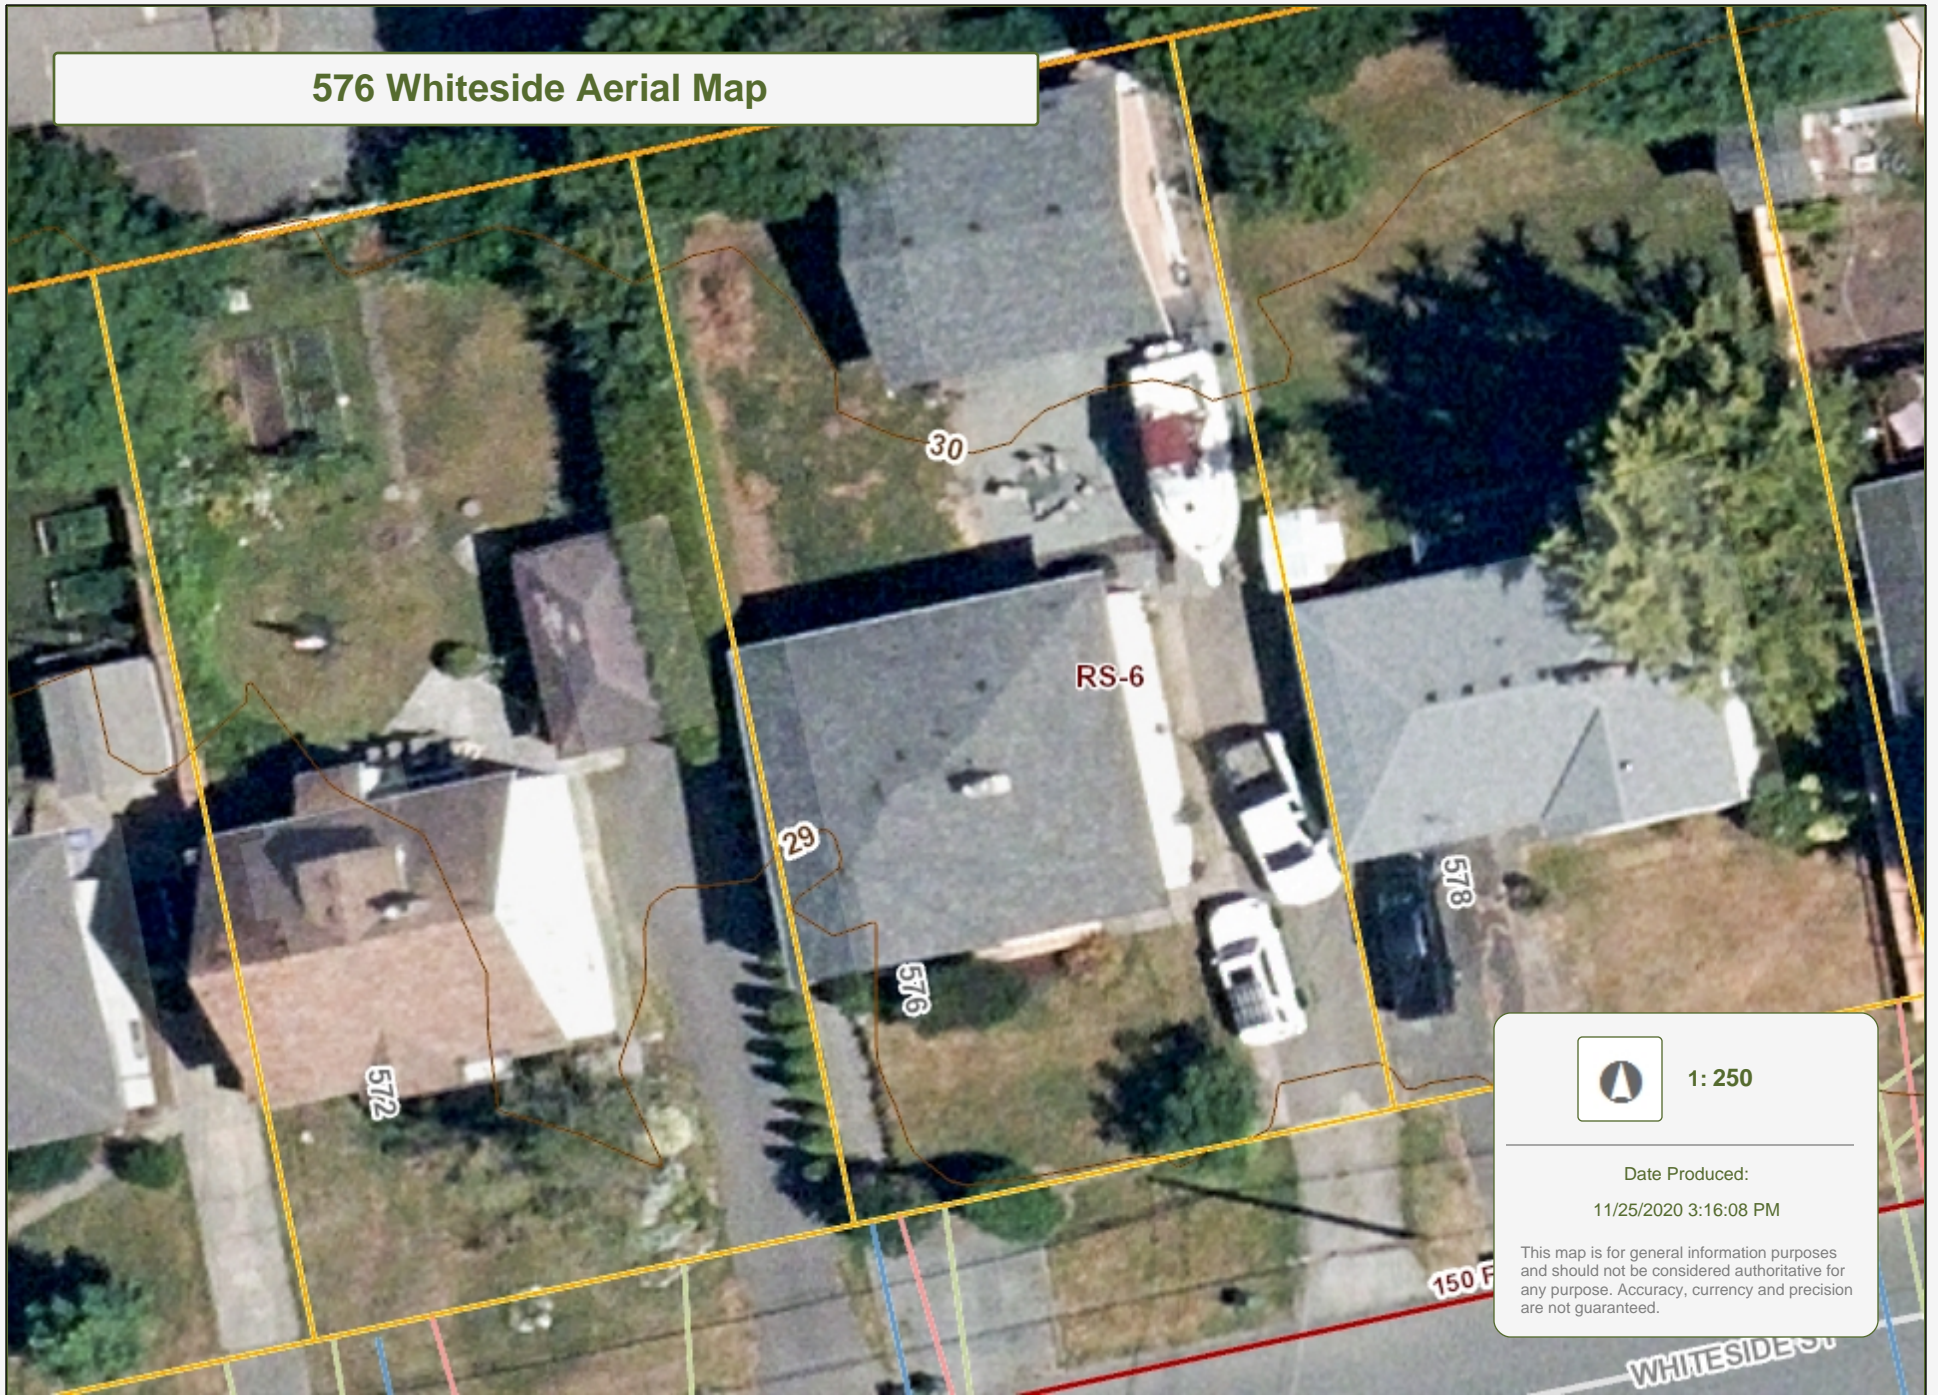

# 576 Whiteside Aerial Map

1: 250

Date Produced:

11/25/2020 3:16:08 PM

This map is for general information purposes and should not be considered authoritative for any purpose. Accuracy, currency and precision are not guaranteed.