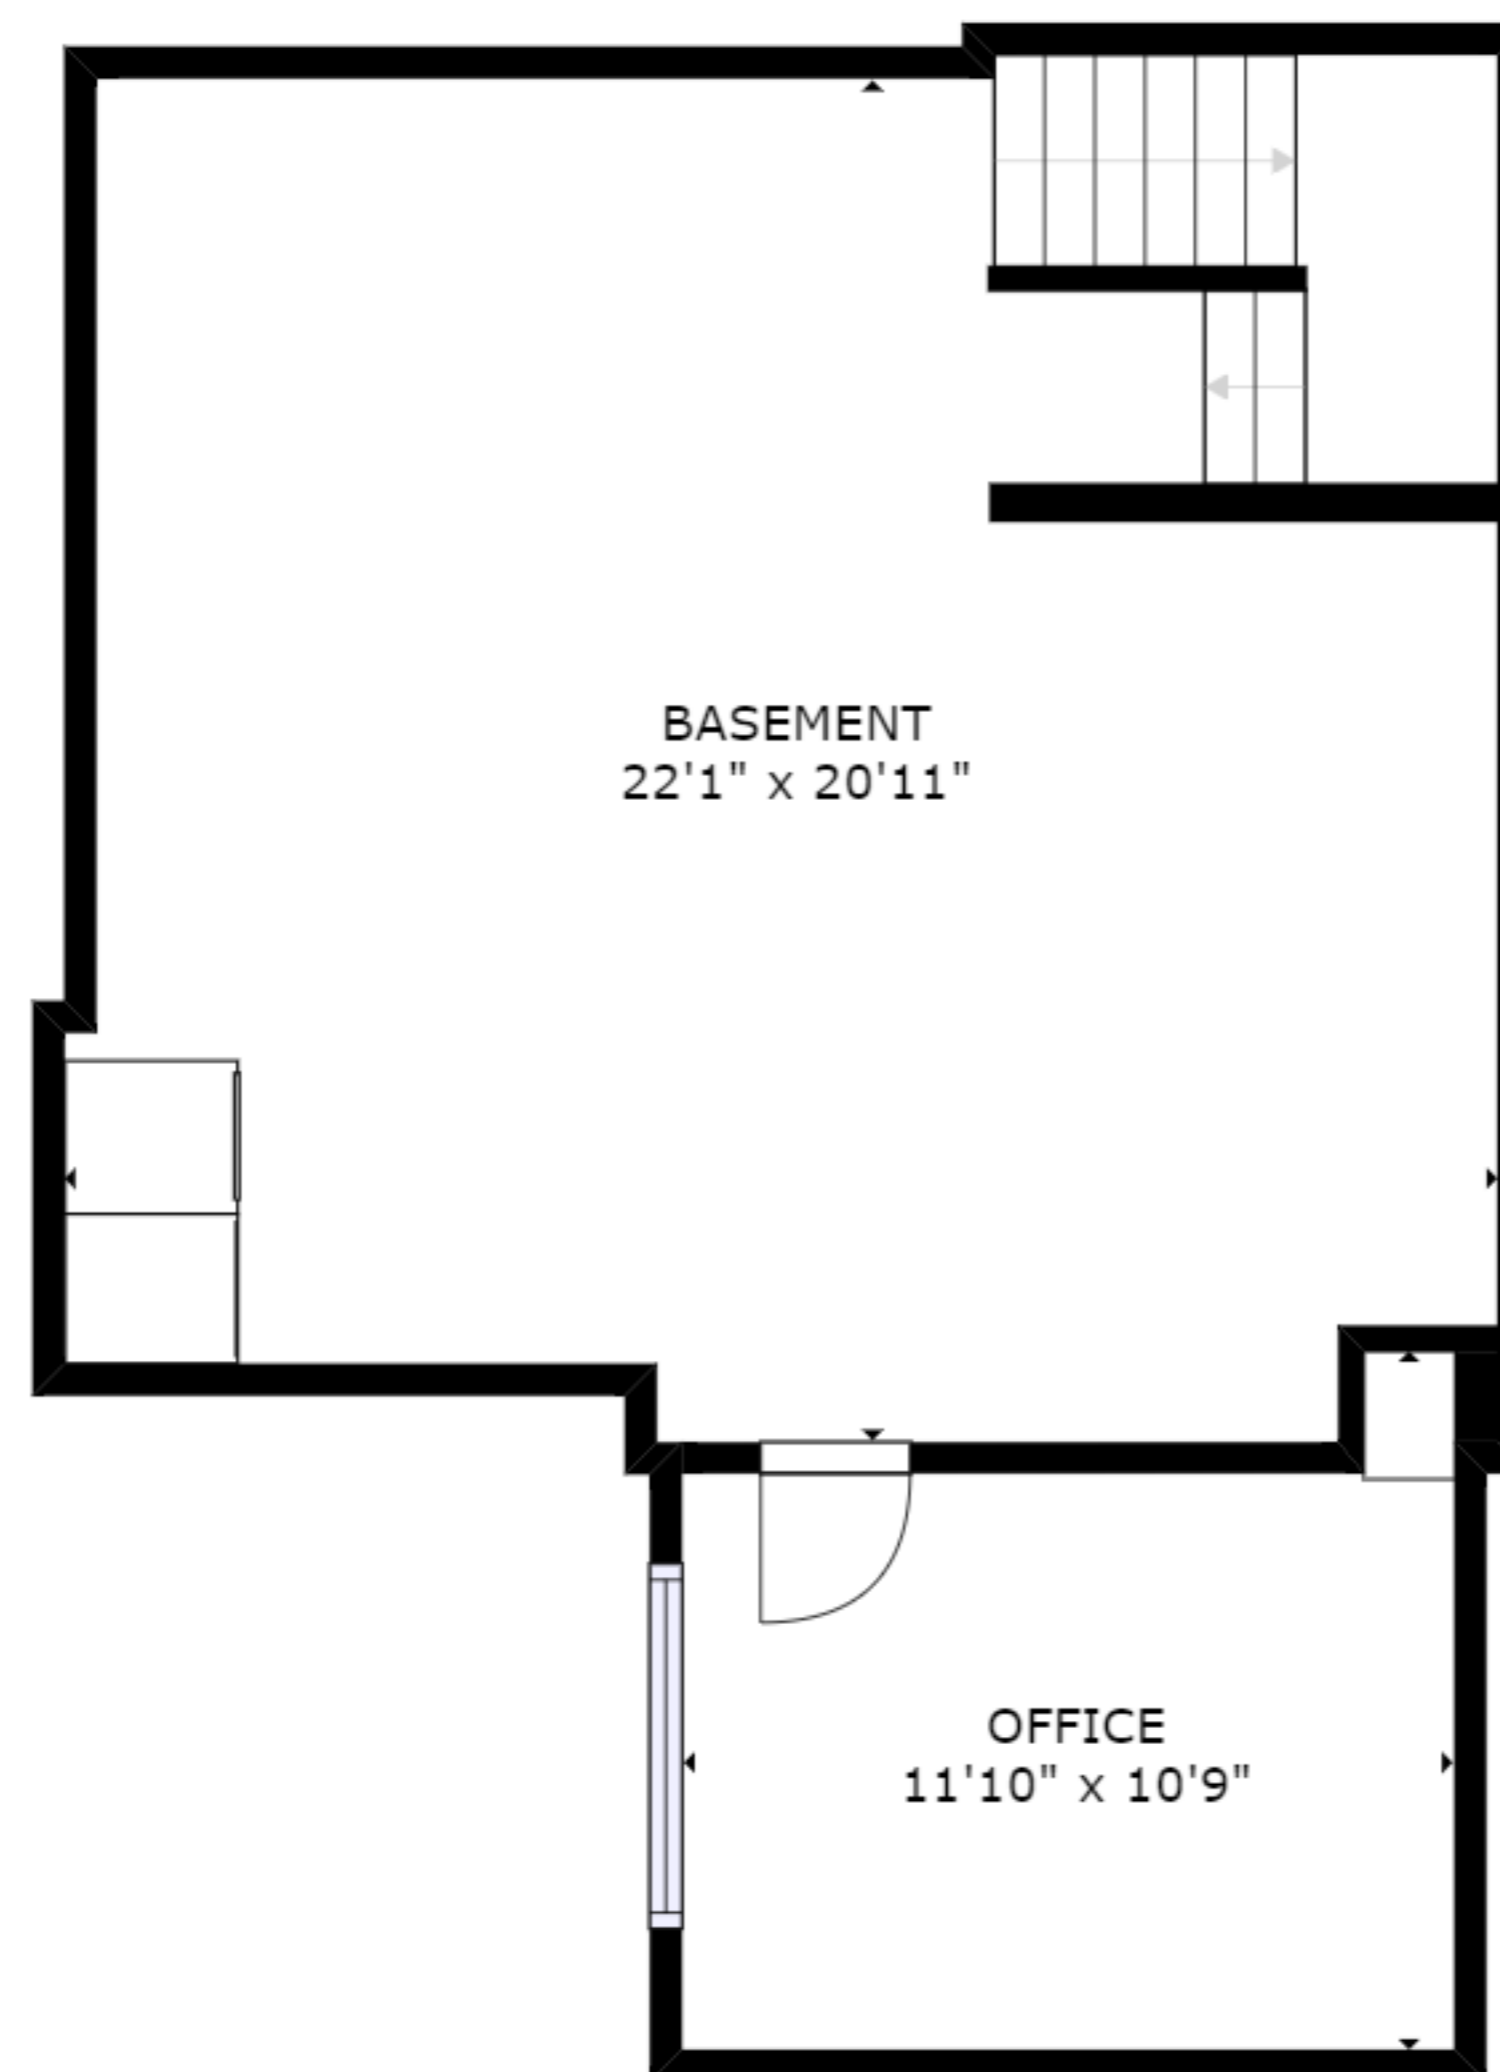

FLOOR 3

FLOOR 1

FLOOR 2

GROSS INTERNAL AREA  
 FLOOR 1: 611 sq. ft, FLOOR 2: 645 sq. ft  
 FLOOR 3: 662 sq. ft  
 TOTAL: 1919 sq. ft

SIZES AND DIMENSIONS ARE APPROXIMATE, ACTUAL MAY VARY.