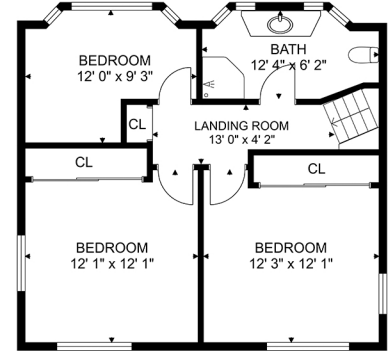

MAIN FLOOR

UPPER FLOOR

1785 FAIRFAX PL						
FLOOR	FINISHED	GARAGE	PORCH	STORAGE	DECK	TOTAL
MAIN	1896	546	72	30	344	2888
UPPER	621	0	0	0	0	621
TOTAL	2517	546	72	30	344	3509

PLANS MAY NOT BE 100% ACCURATE, IF CRITICAL BUYER TO VERIFY.
 FLOOR PLAN PREPARED FOR EXCLUSIVE USE OF