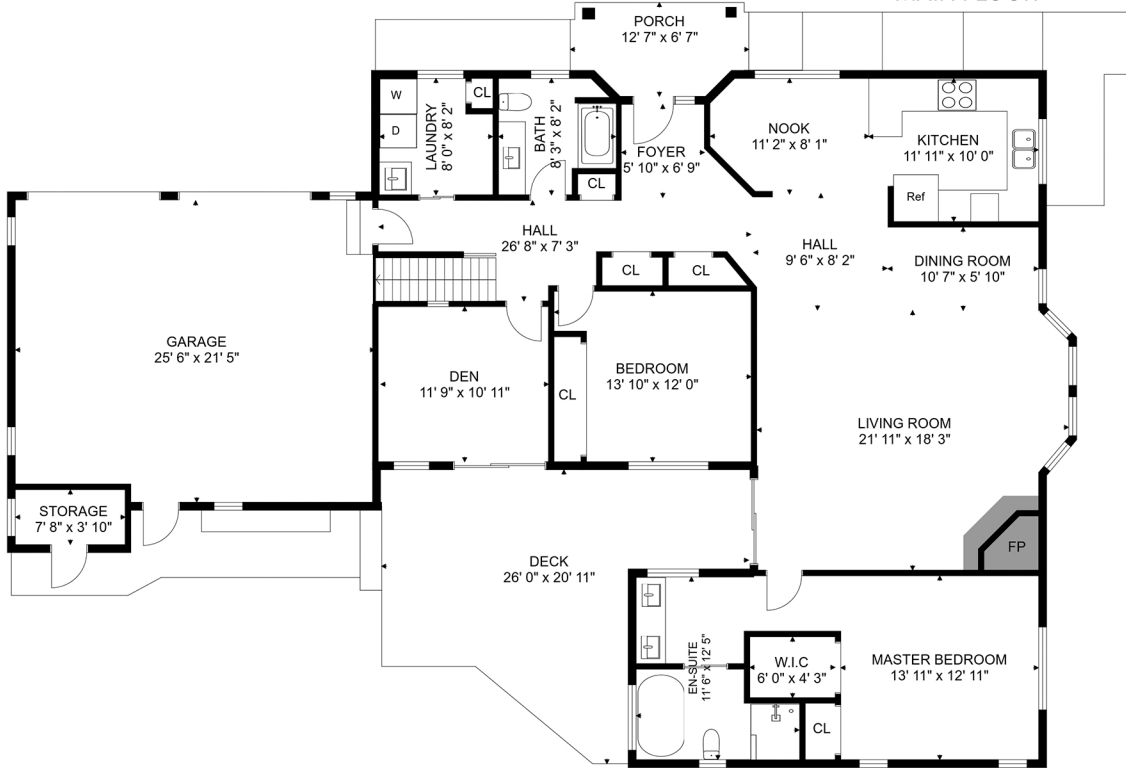

MAIN FLOOR

UPPER FLOOR

1785 FAIRFAX PL						
FLOOR	FINISHED	GARAGE	PORCH	STORAGE	DECK	TOTAL
MAIN	1896	546	72	30	344	2888
UPPER	621	0	0	0	0	621
TOTAL	2517	546	72	30	344	3509

PLANS MAY NOT BE 100% ACCURATE, IF CRITICAL BUYER TO VERIFY.
 FLOOR PLAN PREPARED FOR EXCLUSIVE USE OF