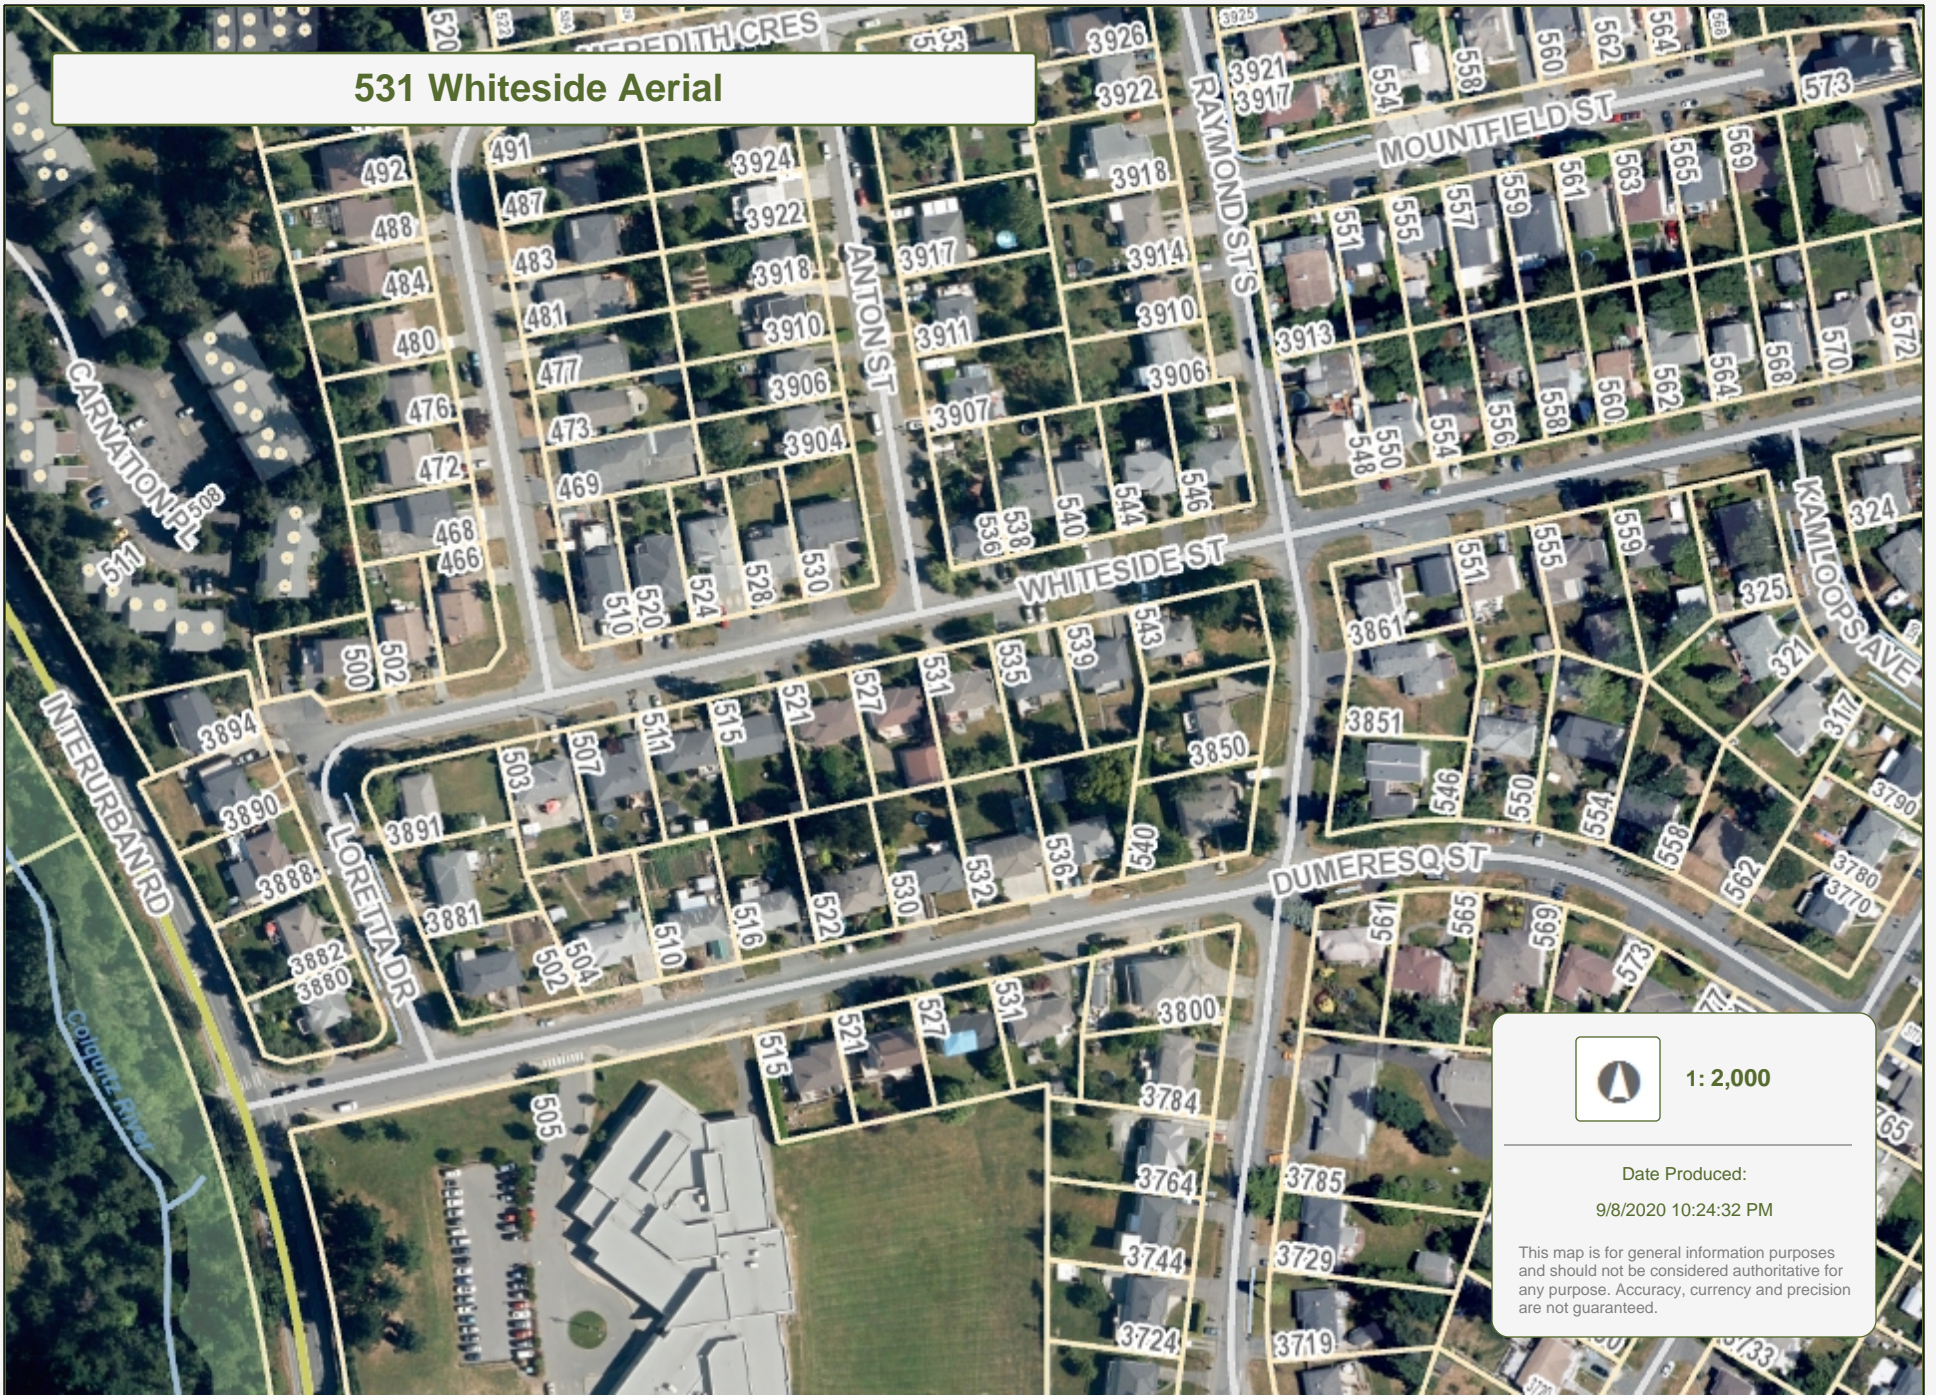

531 Whiteside Aerial

1: 2,000

Date Produced:
9/8/2020 10:24:32 PM

This map is for general information purposes and should not be considered authoritative for any purpose. Accuracy, currency and precision are not guaranteed.