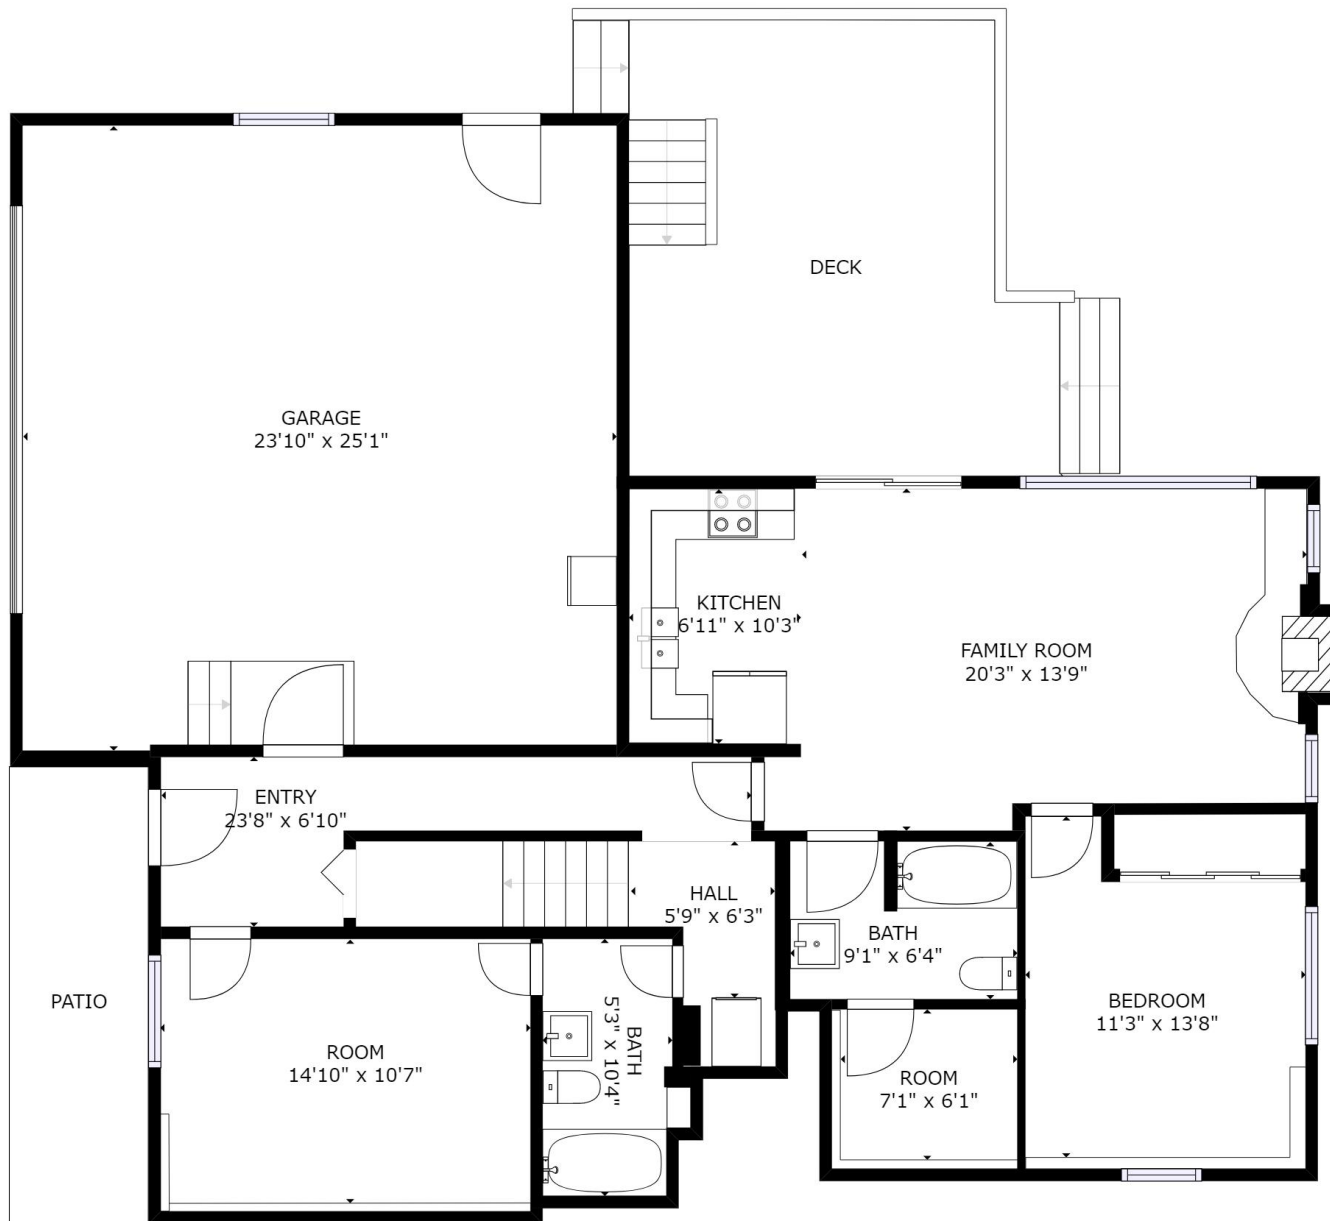

GROSS INTERNAL AREA  
 FLOOR 1: 1141 sq. ft, FLOOR 2: 1434 sq. ft  
 EXCLUDED AREAS: , DECK: 351 sq. ft  
 PATIO: 600 sq. ft, GARAGE: 595 sq. ft  
 PORCH: 81 sq. ft  
 TOTAL: 2575 sq. ft

SIZES AND DIMENSIONS ARE APPROXIMATE, ACTUAL MAY VARY.