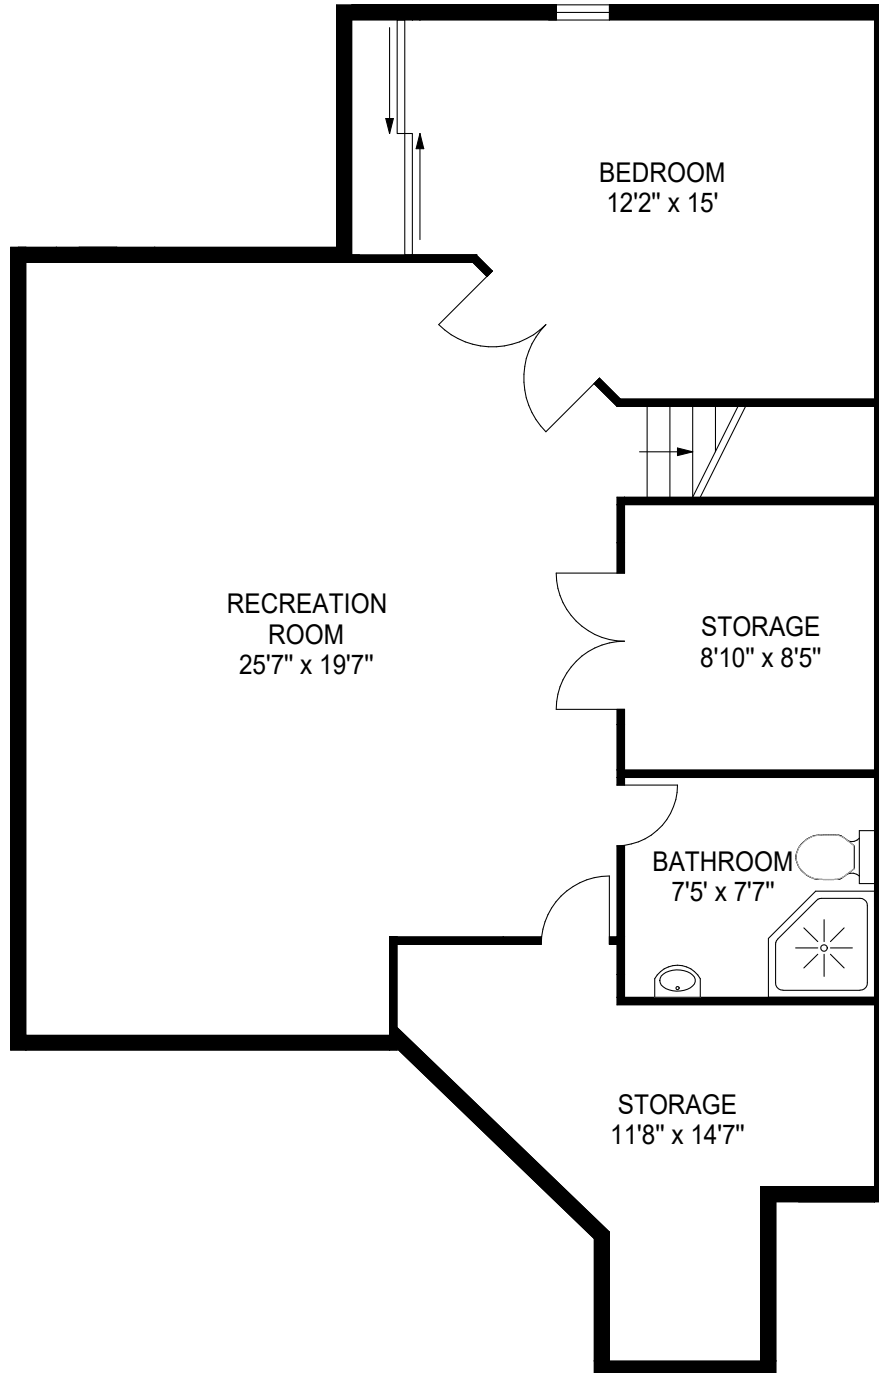

# 2082 ROSEMOUNT CRESCENT, OAKVILLE

CEILING HEIGHT : 7'7"

LOWER LEVEL AREA : 943 SQFT