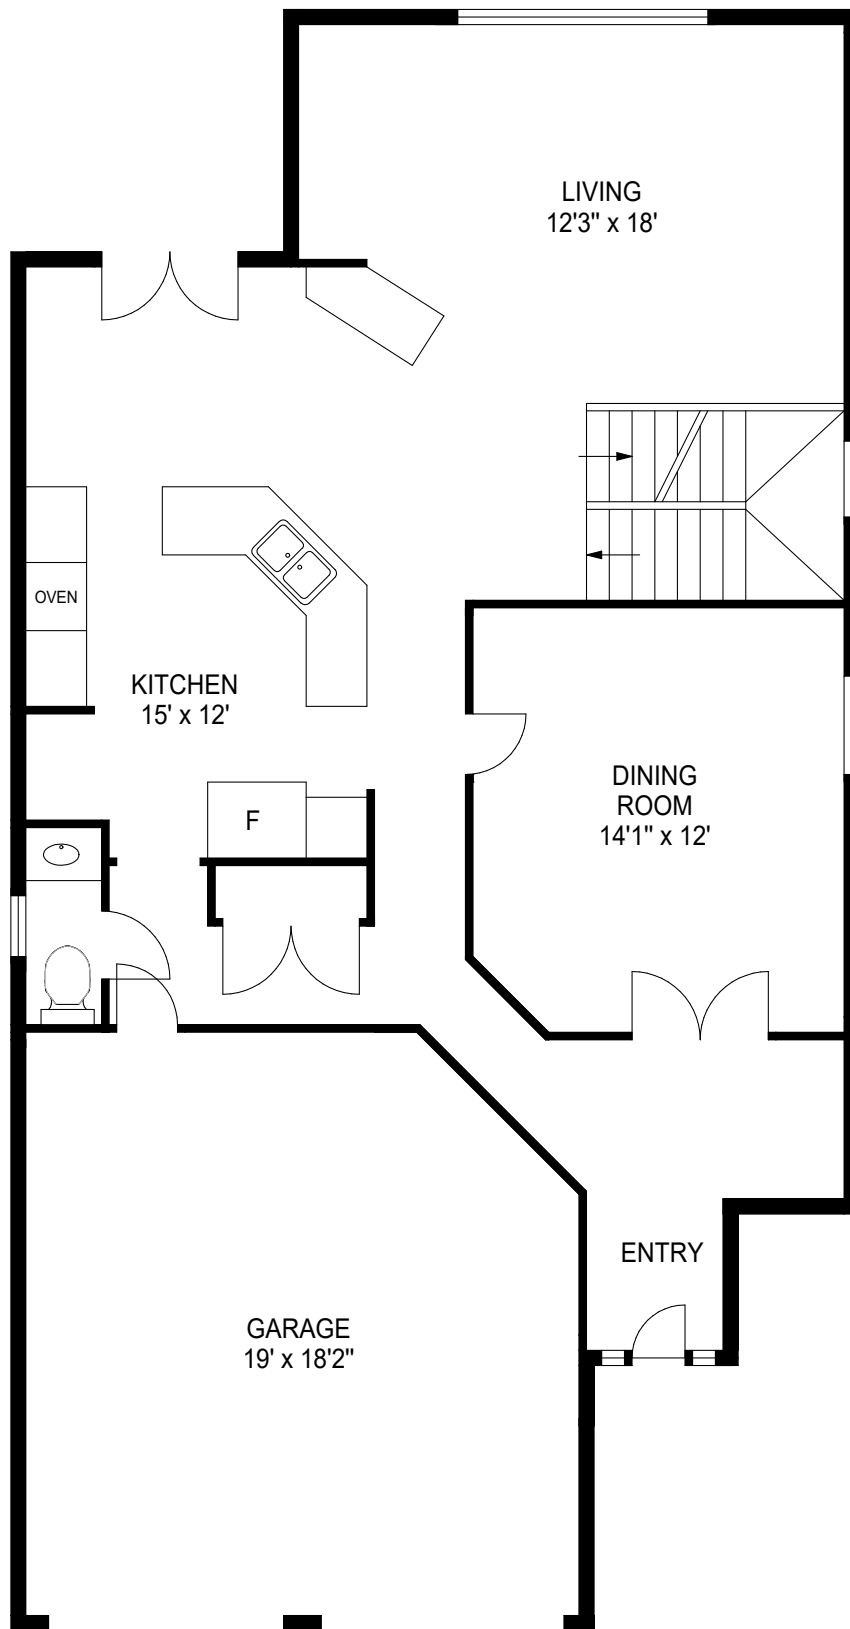

2082 ROSEMOUNT CRESCENT, OAKVILLE

CEILING HEIGHT : 8'