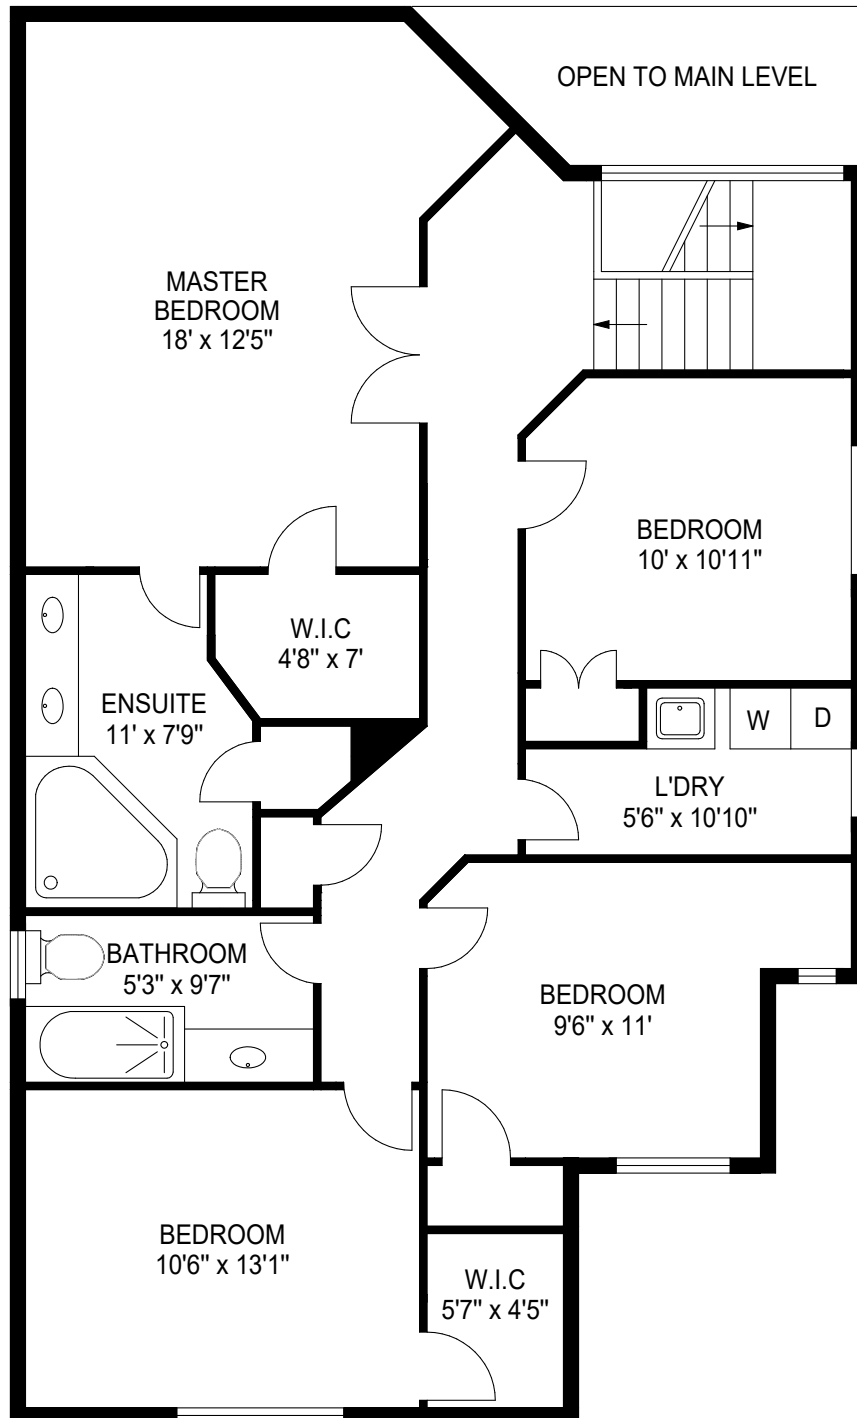

# 2082 ROSEMOUNT CRESCENT, OAKVILLE

CEILING HEIGHT : 8'