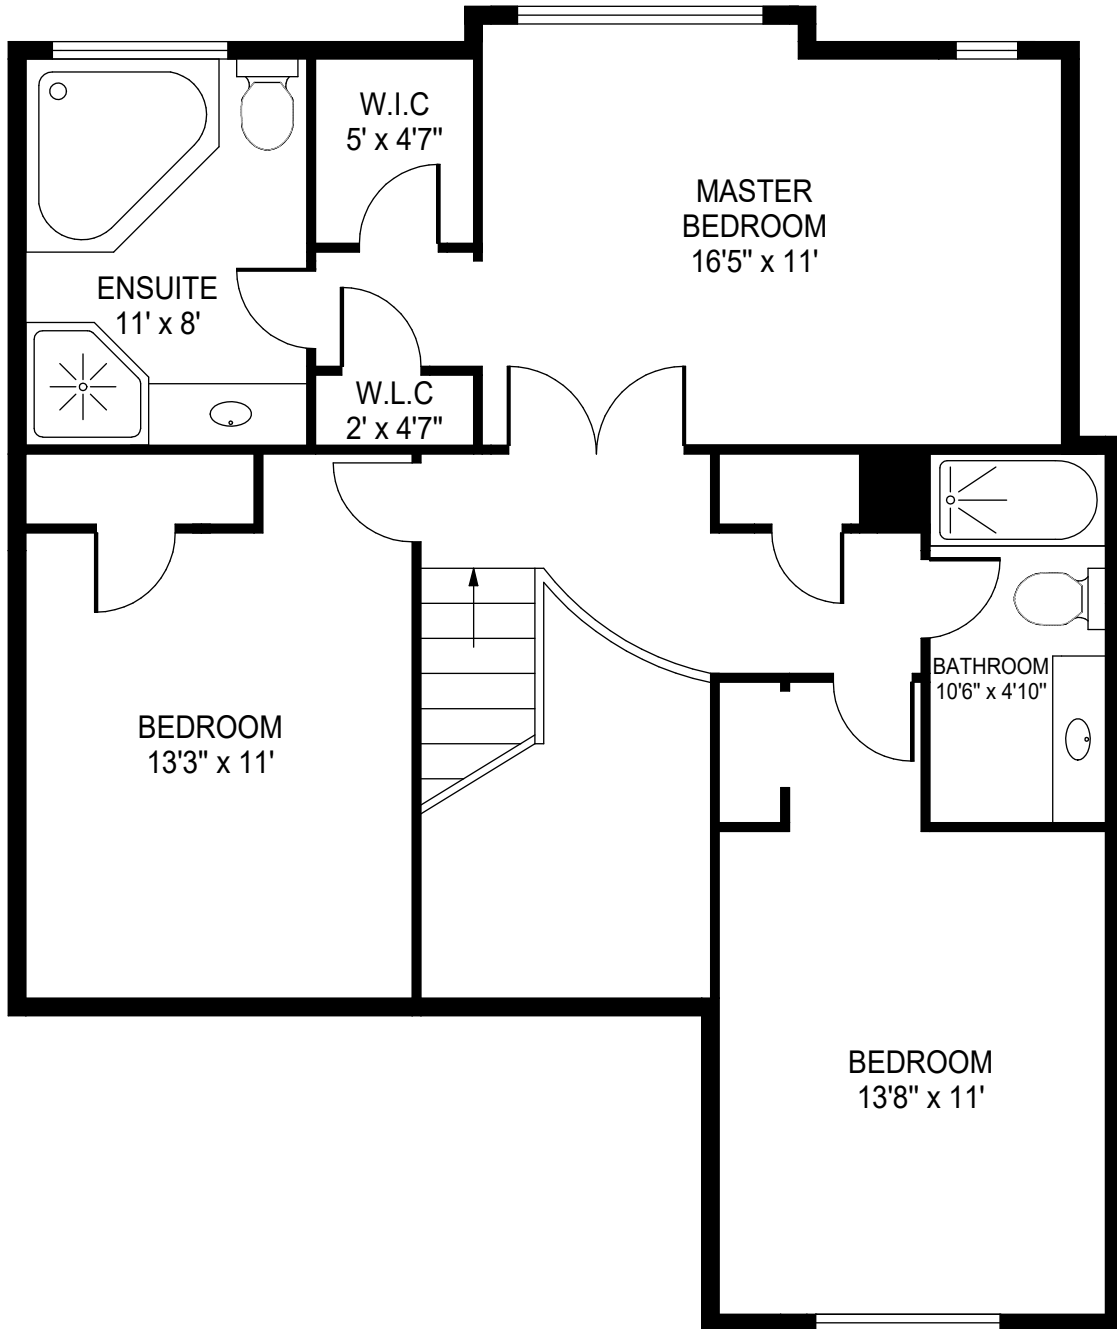

# 3330 TIMELESS DRIVE

CEILING HEIGHT : 8'

UPPER LEVEL AREA : 916 SQFT