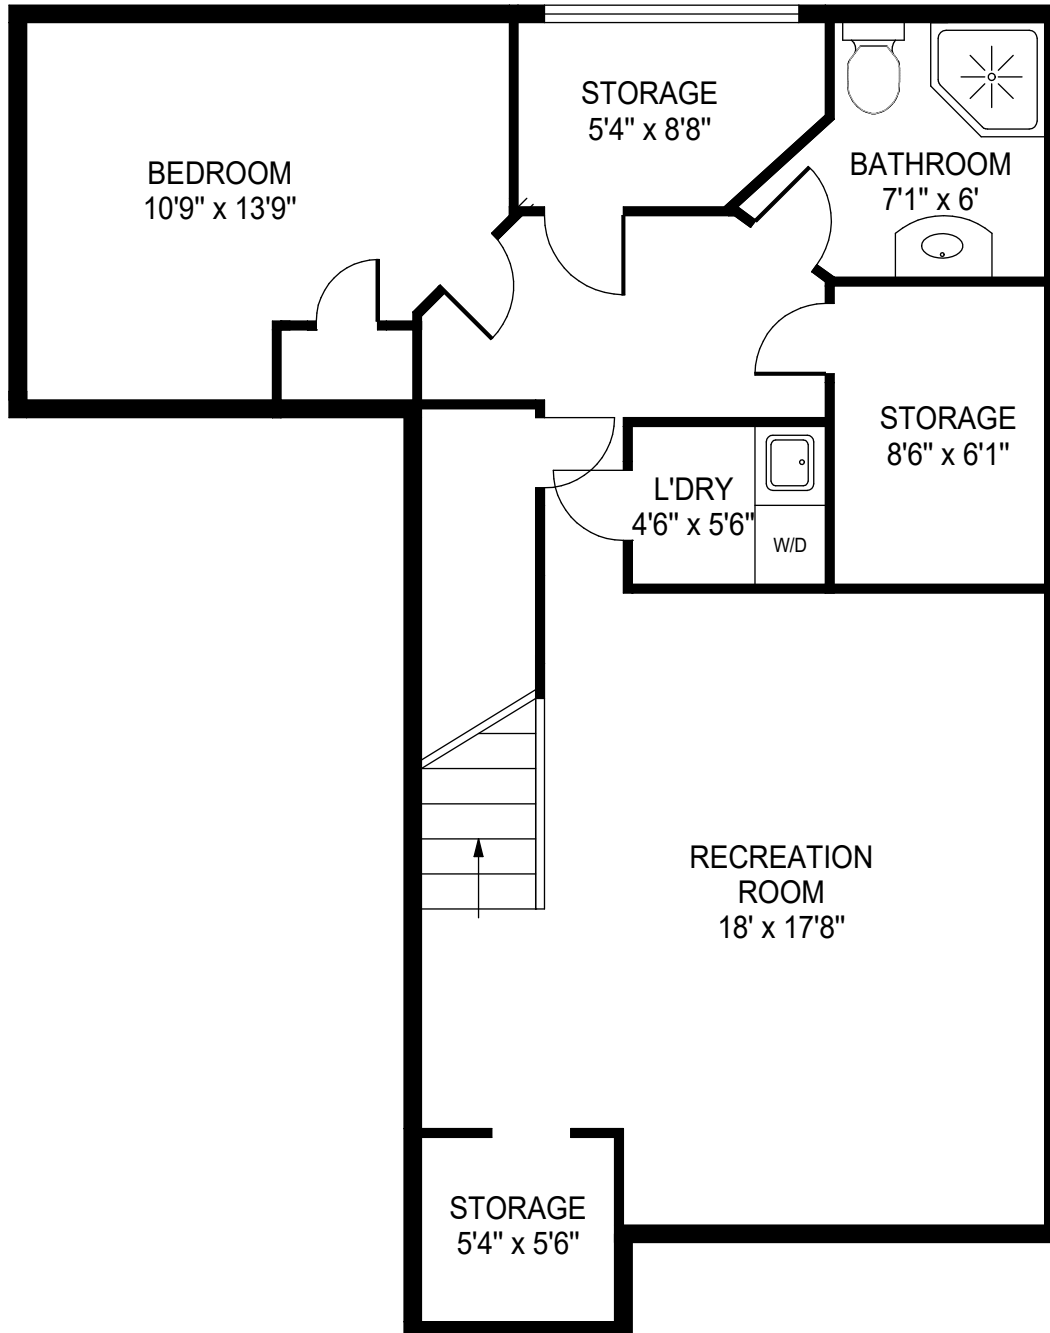

3330 TIMELESS DRIVE

CEILING HEIGHT : 6'7"

LOWER LEVEL AREA : 744 SQFT