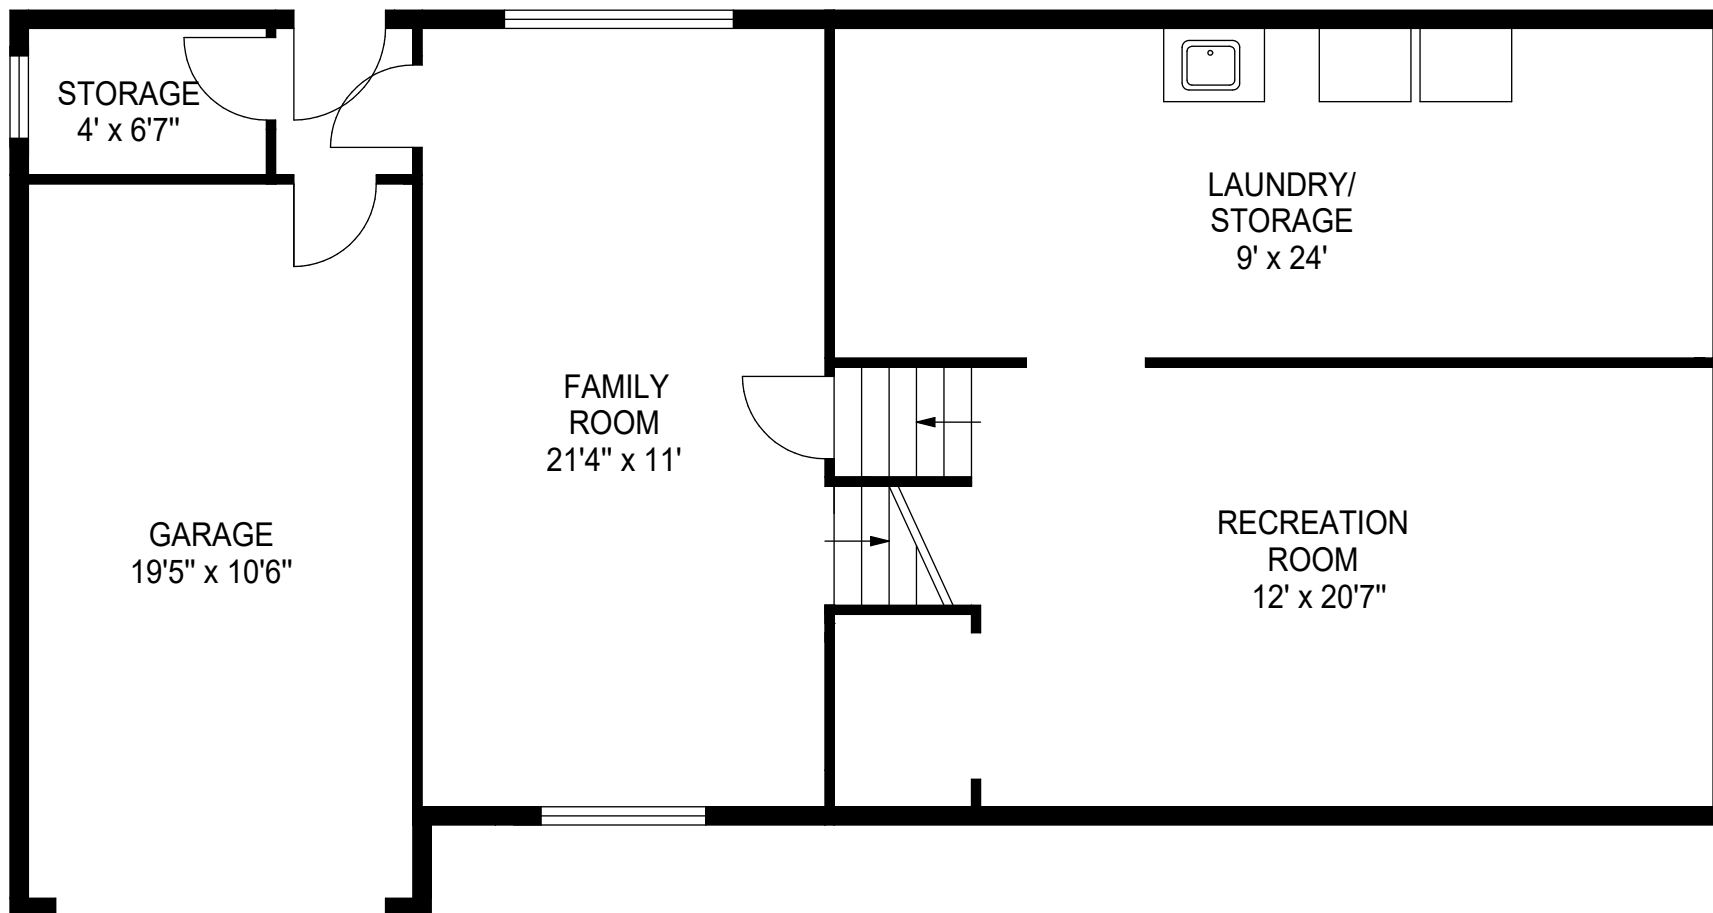

407 BEECHWOOD CRESCENT

CEILING HEIGHT : 7'1"

LOWER LEVEL AREA : 510 SQFT

ABOVE GRADE AREA : 277 SQFT