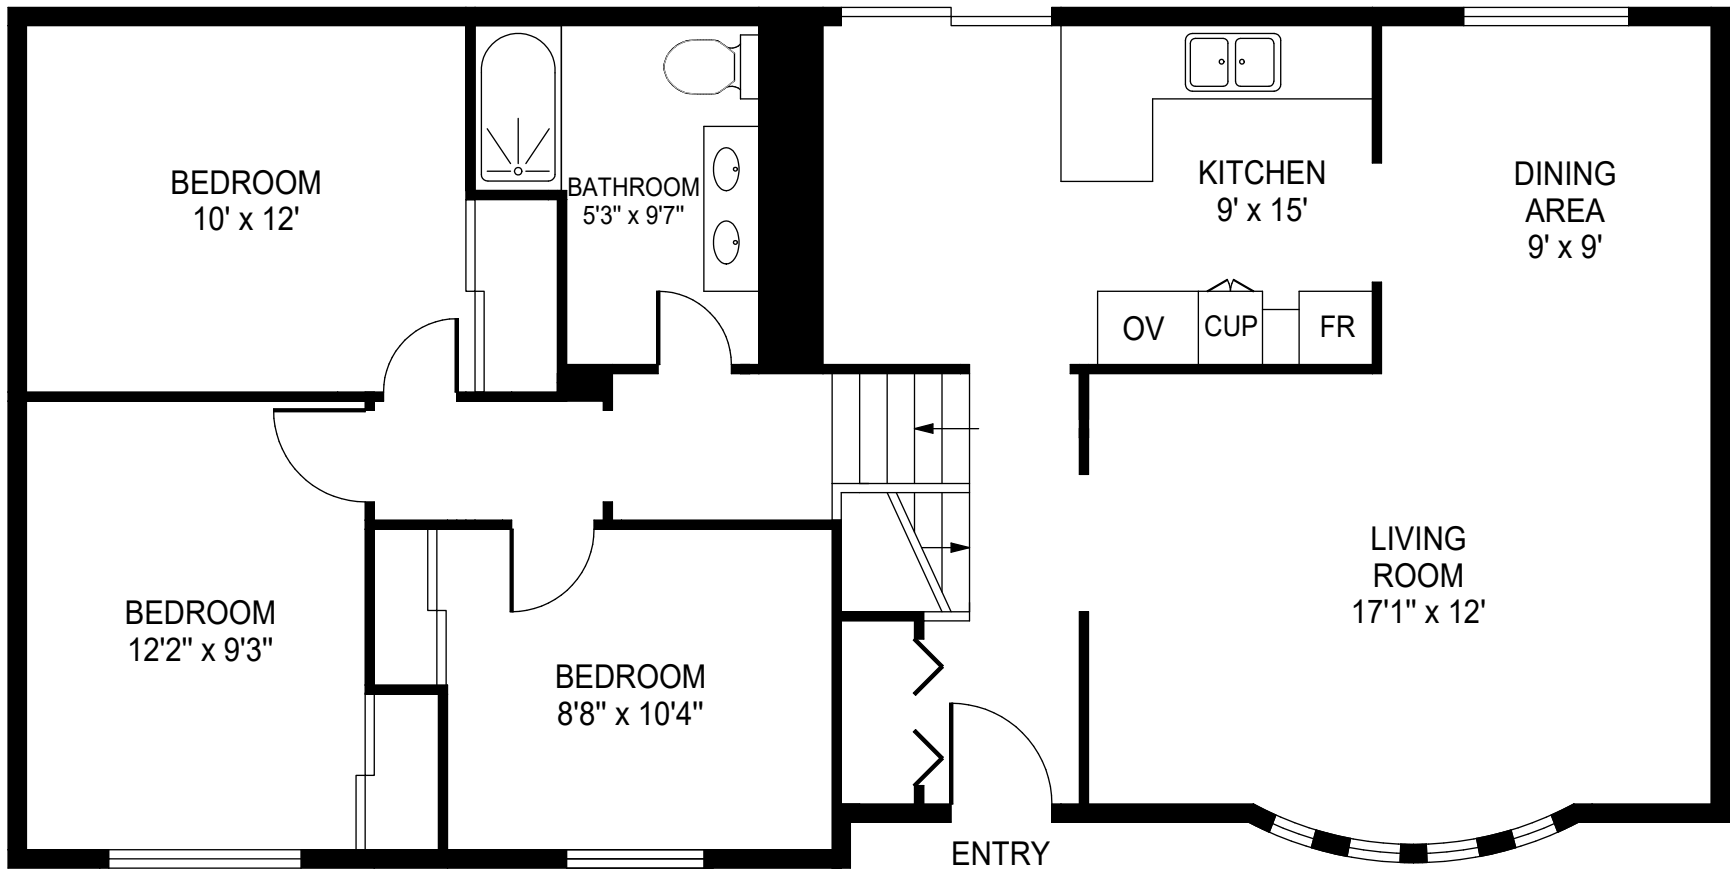

407 BEECHWOOD CRESCENT

CEILING HEIGHT : 8'

MAIN LEVEL AREA : 1012 SQFT