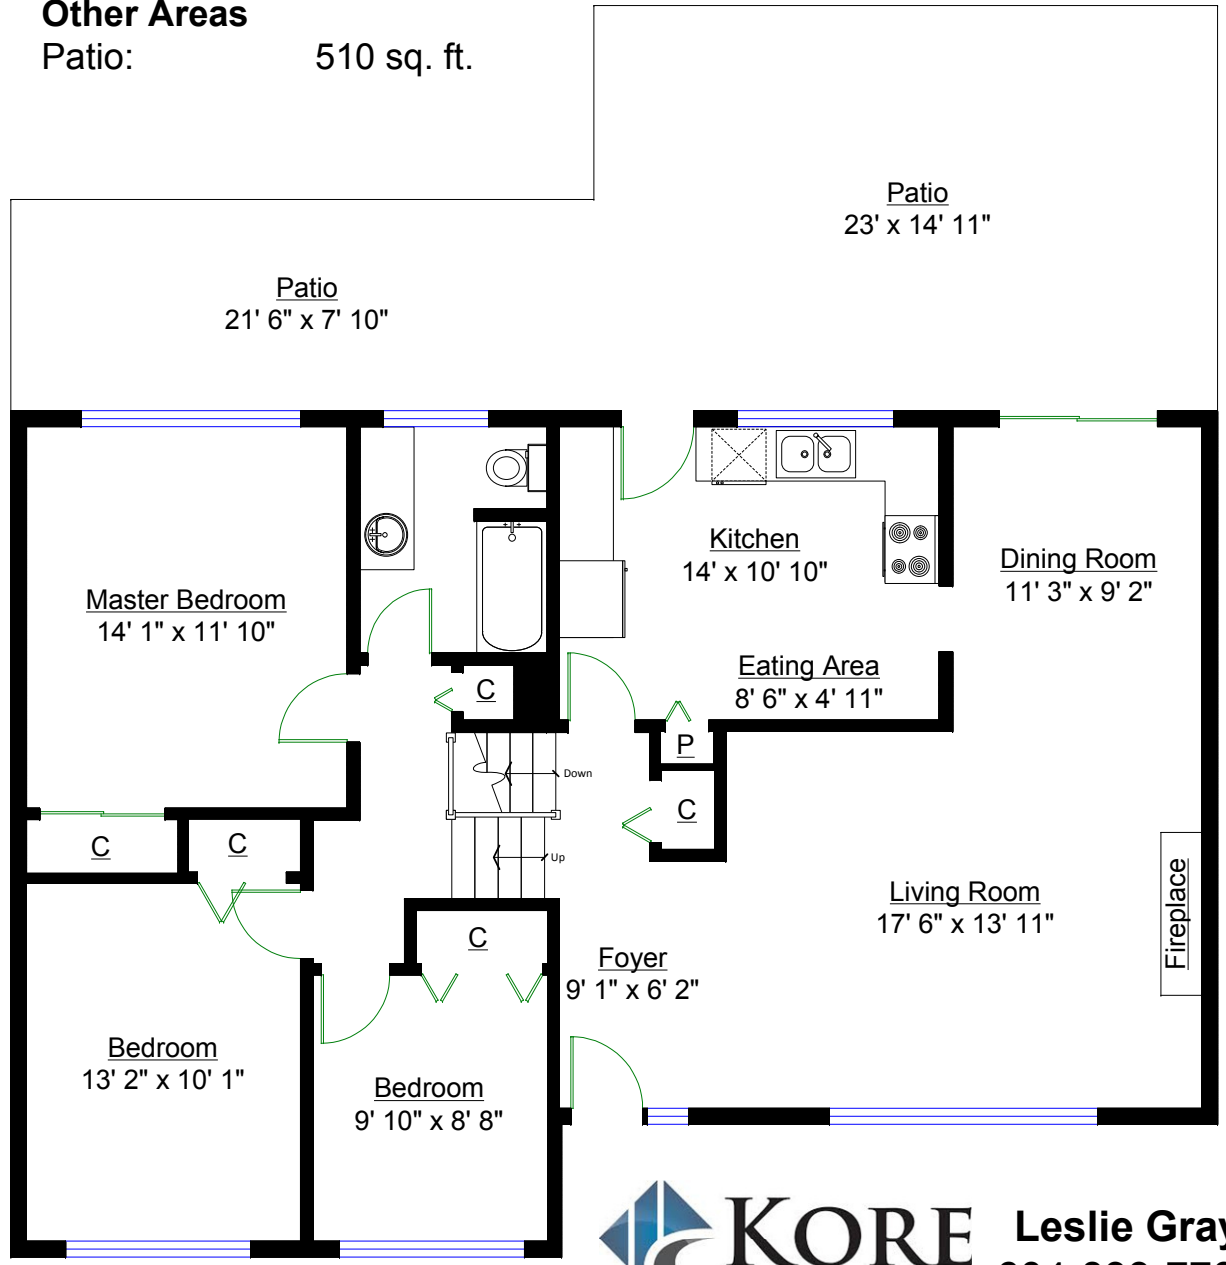

6087 Neville Street, Burnaby

Totals**

Main Level: 650 sq. ft.
 Upper Level: 618 sq. ft.
 Lower Level: 394 sq. ft.
 TOTAL(FIN.): 1,662 sq. ft.
 Unfinished Area: 235 sq. ft.
 GRAND TOTAL: 1,897 sq. ft.

Other Areas

Patio: 510 sq. ft.

KORE REALTY Leslie Gray
 604-833-7780