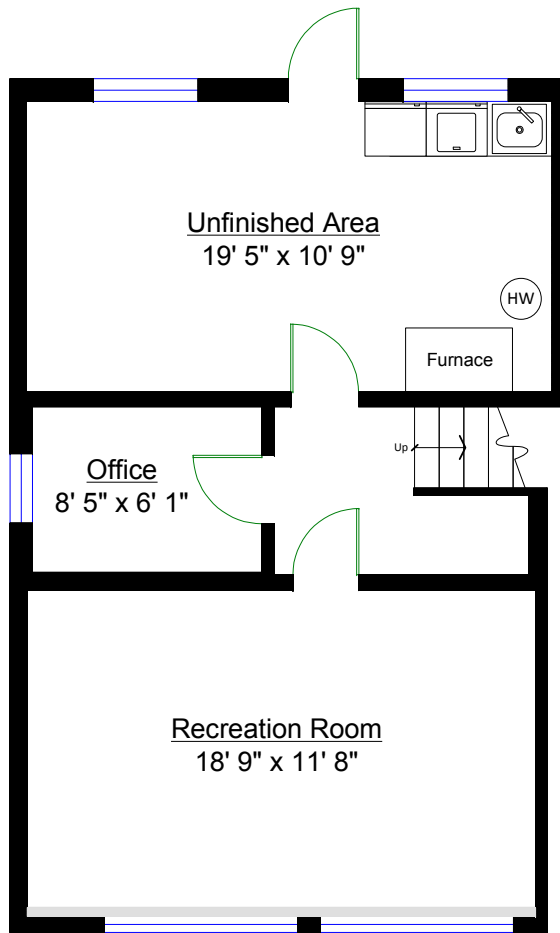

6087 Neville Street, Burnaby

Totals**

Main Level: 650 sq. ft.
 Upper Level: 618 sq. ft.
 Lower Level: 394 sq. ft.
 TOTAL(FIN.): 1,662 sq. ft.
 Unfinished Area: 235 sq. ft.
 GRAND TOTAL: 1,897 sq. ft.

Other Areas

Patio: 510 sq. ft.

KORE REALTY Leslie Gray
 604-833-7780