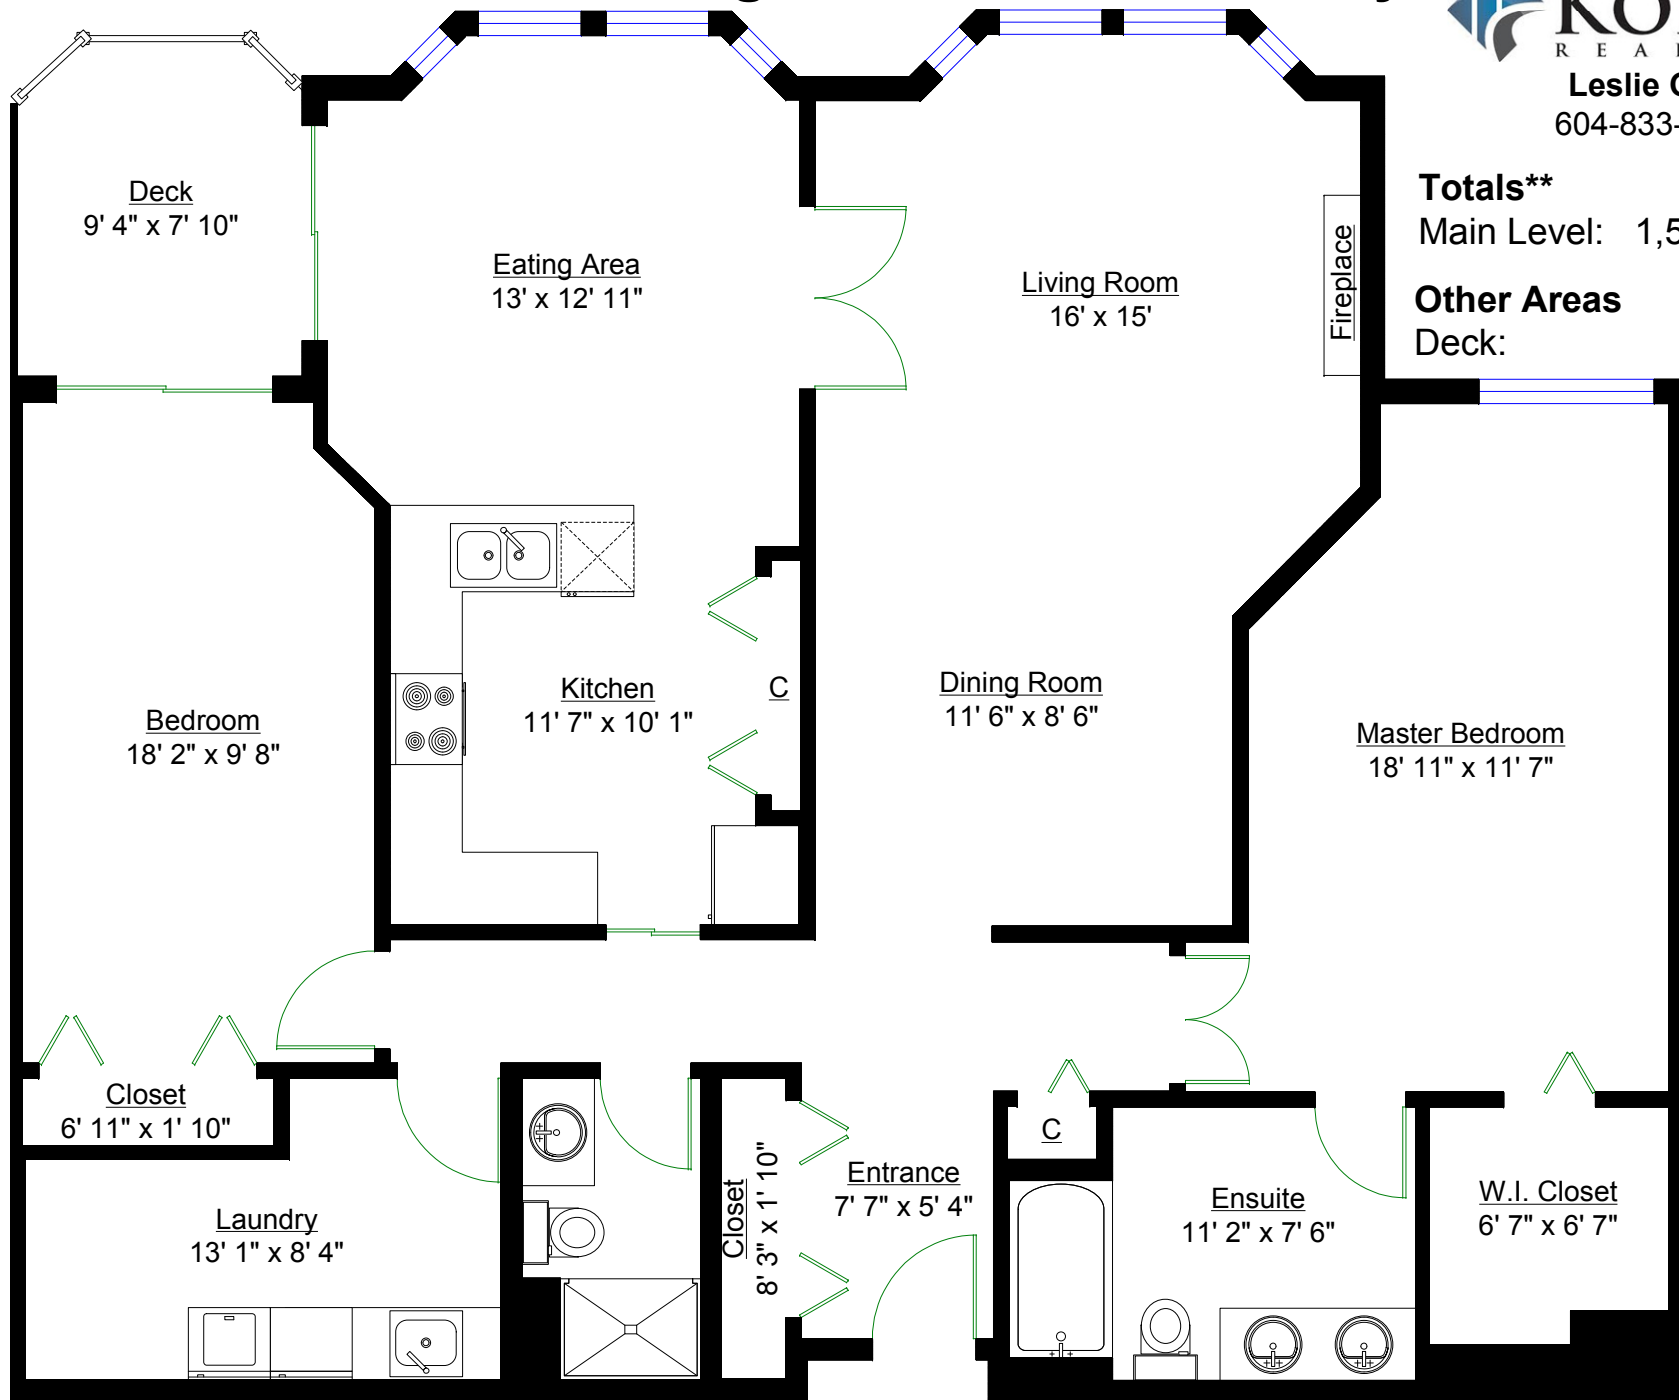

# #201 – 1655 Augusta Avenue, Burnaby

**Leslie Gray**  
604-833-7780

**Totals\*\***  
Main Level: 1,566 sq. ft.  
**Other Areas**  
Deck: 70 sq. ft.