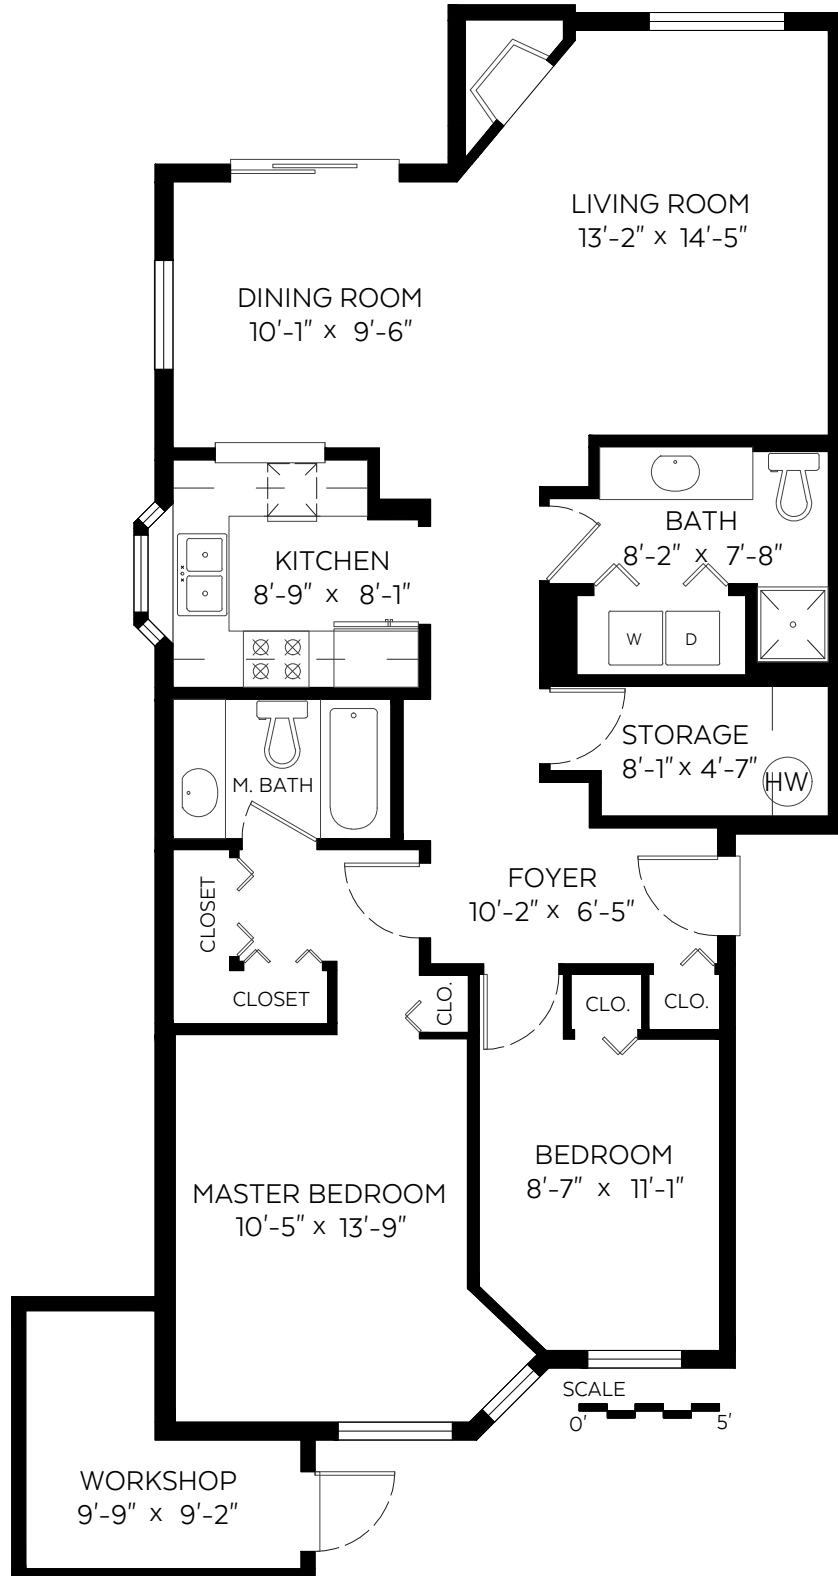

Auxiliary Area

Workshop: 81 sq.ft.

Measured on: May, 19, 2017