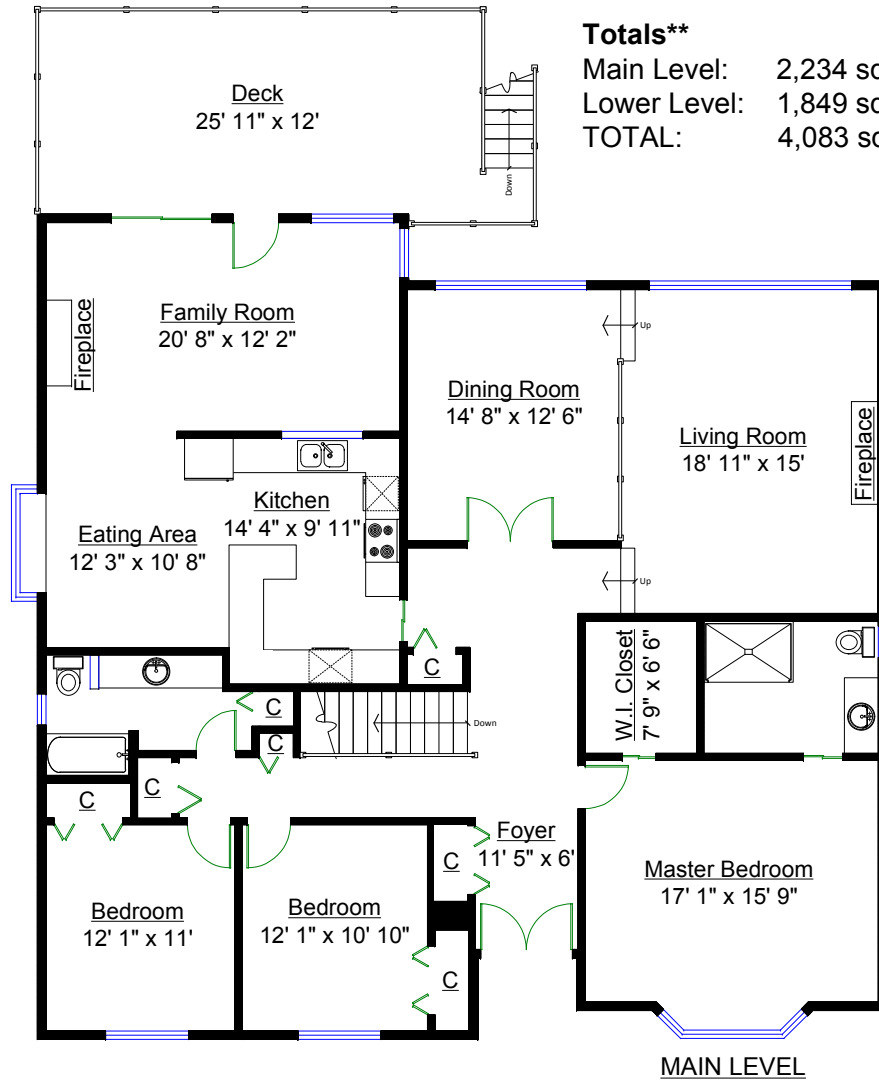

5086 Carson Street, Burnaby

Leslie Gray
604-833-7780

Other Areas

Garage: 640 sq. ft.
Shed: 72 sq. ft.
Deck: 340 sq. ft.
Patio: 292 sq. ft.
TOTAL: 1,344 sq. ft.