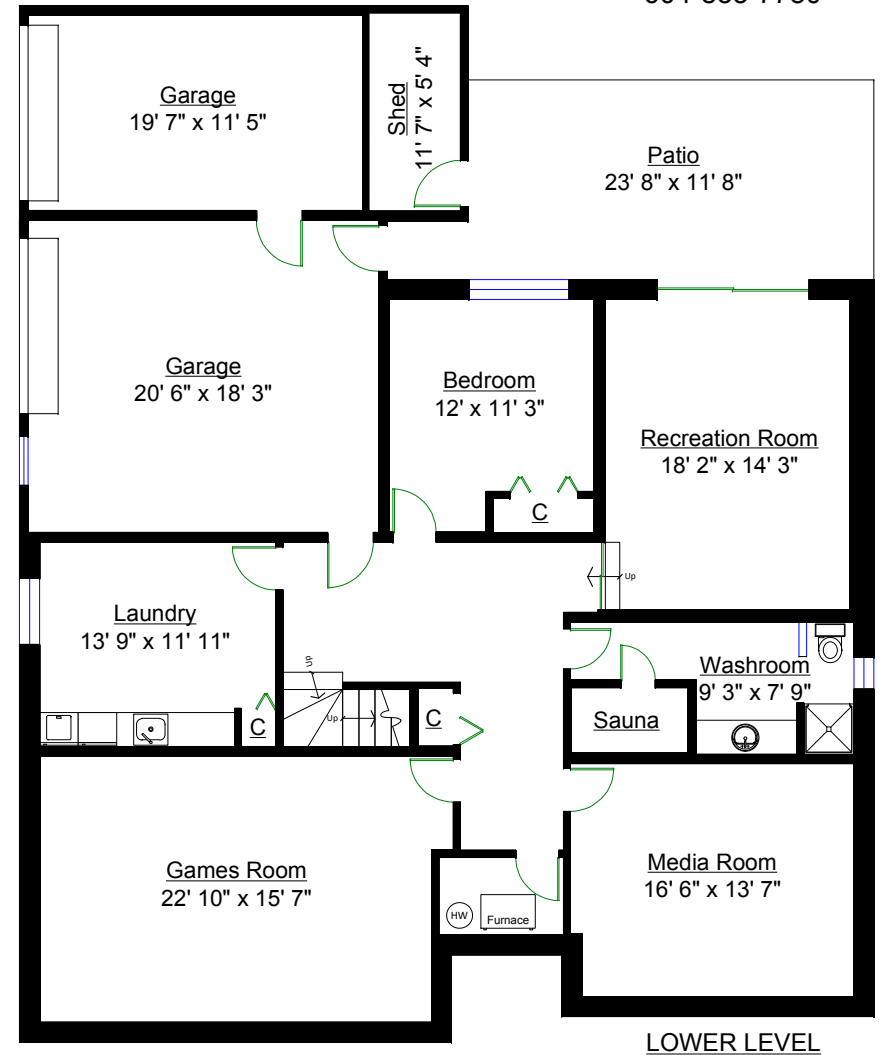

5086 Carson Street, Burnaby

Leslie Gray
604-833-7780

Other Areas

Garage: 640 sq. ft.
Shed: 72 sq. ft.
Deck: 340 sq. ft.
Patio: 292 sq. ft.
TOTAL: 1,344 sq. ft.