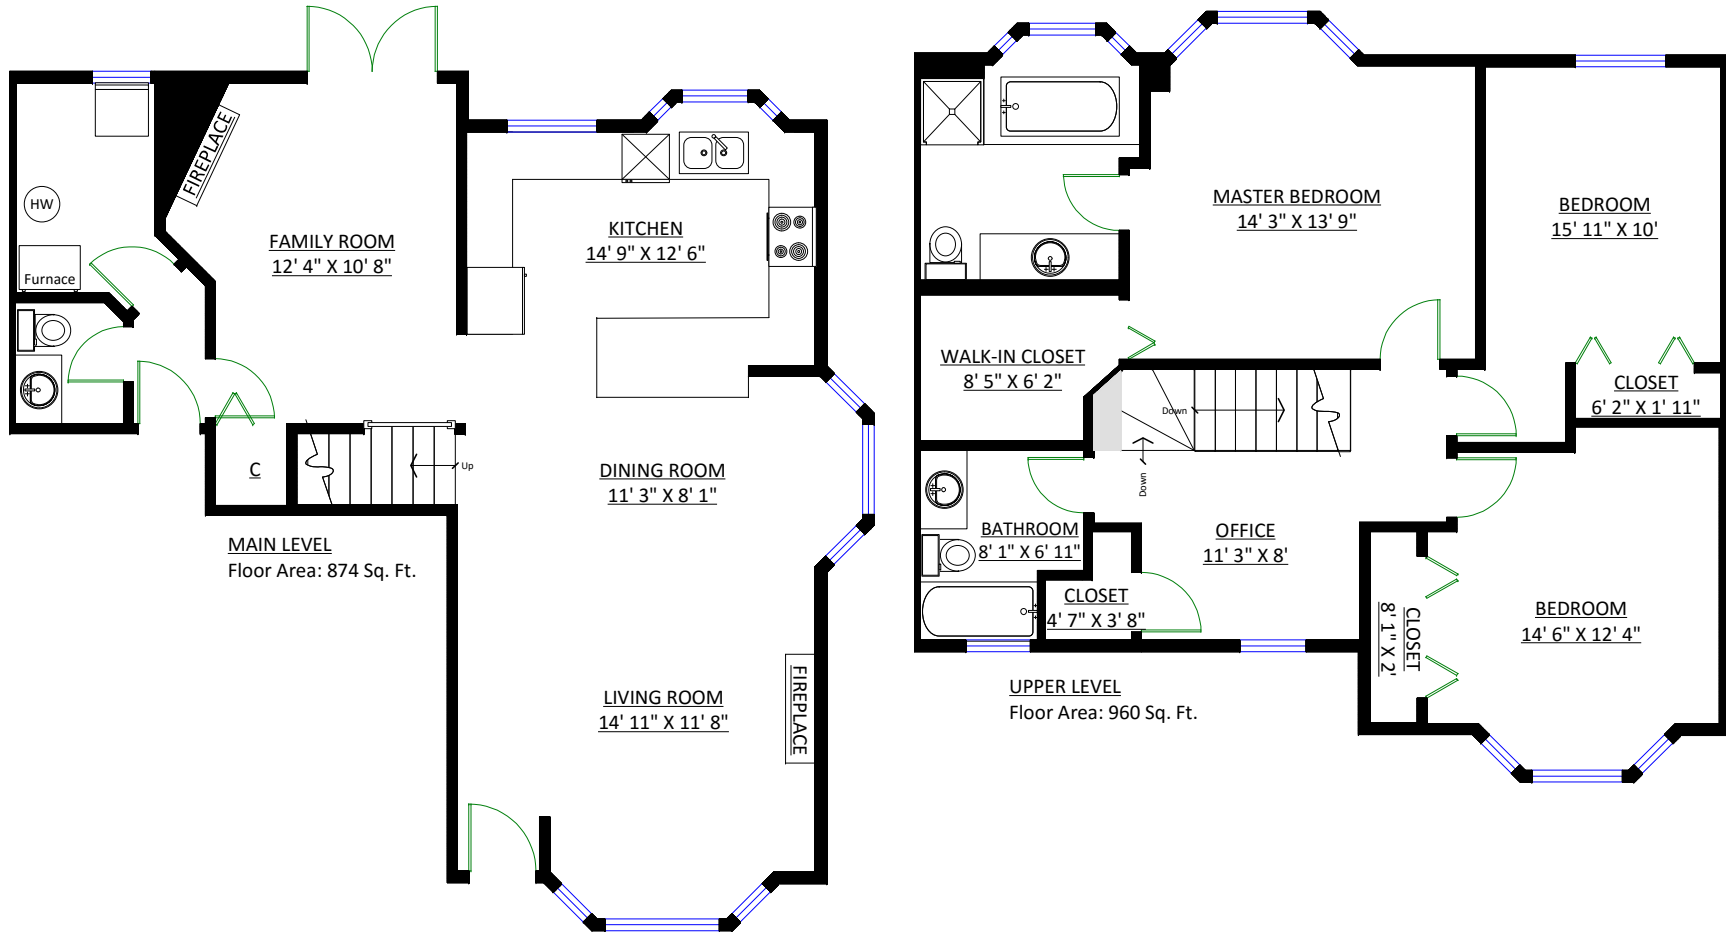

12050 S Boundary Drive, Surrey, B.C.

Totals**

Main Level: 874 sq. ft.
Upper Level: 960 sq. ft.
Total: 1,834 sq. ft.