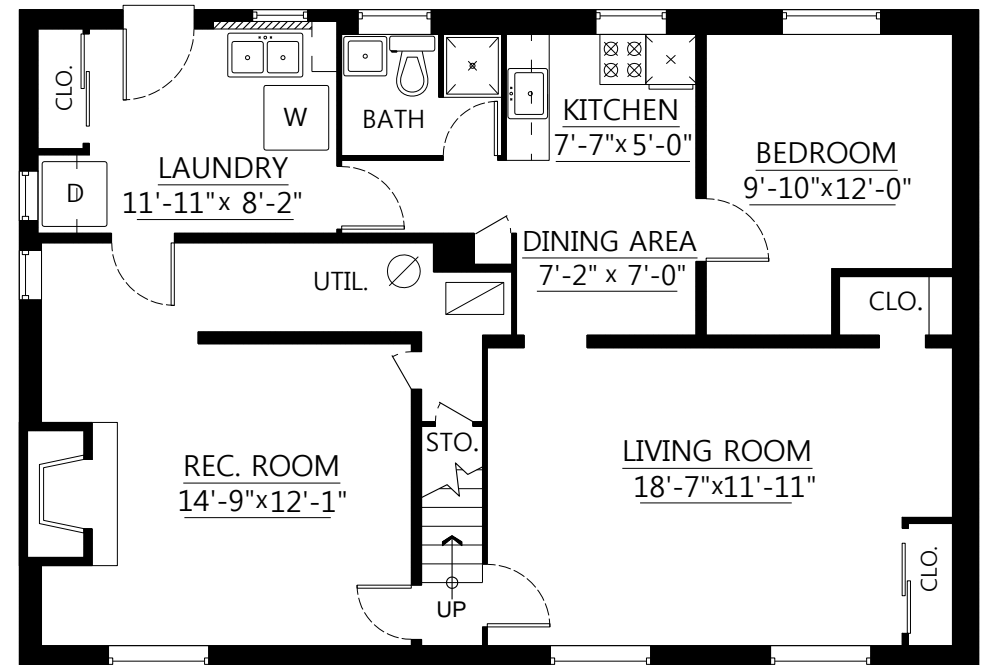

Leslie Gray

604.833.7780

RE/MAX Central Realty

www.lesliegrayhomes.com

leslie@lesliegrayhomes.com

**1037 Nanaimo St
New Westminster, B.C.**

Main Floor: 1,104 sq.ft.

Lower Floor: 1,005 sq.ft.

Total: 2,109 sq.ft.

Main Floor Plan

Floor Area: 1,104 sq.ft.

Lower Floor Plan

Floor Area: 1,005 sq.ft.