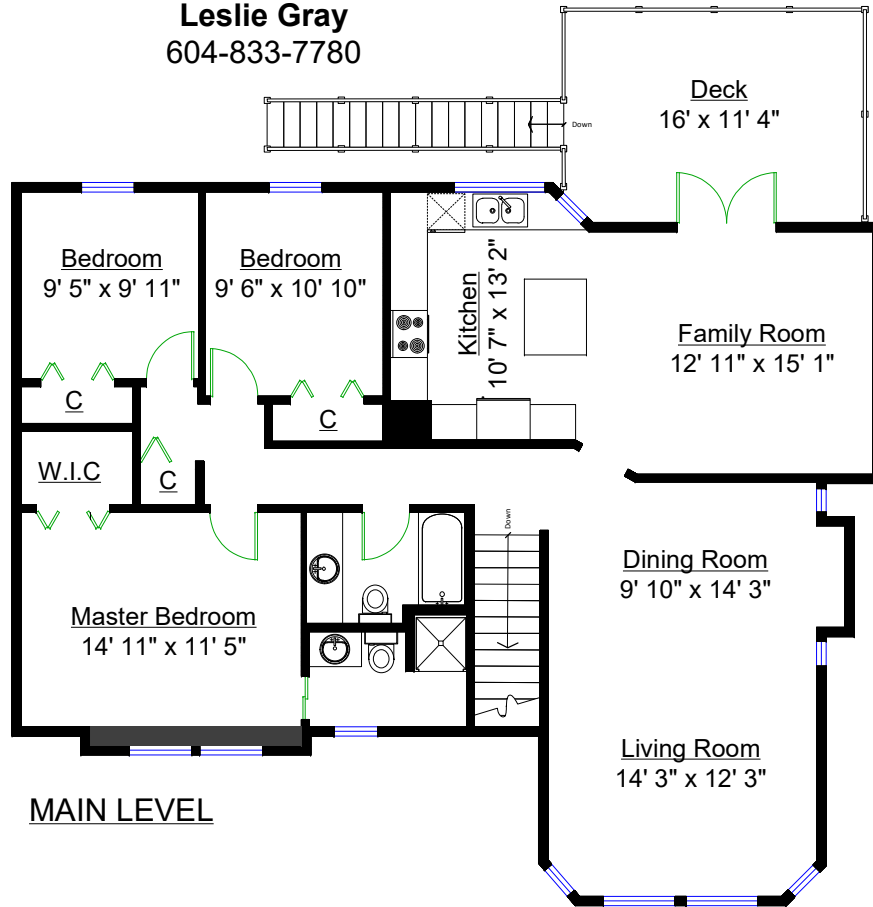

15479 92B Avenue, Surrey

Leslie Gray
604-833-7780