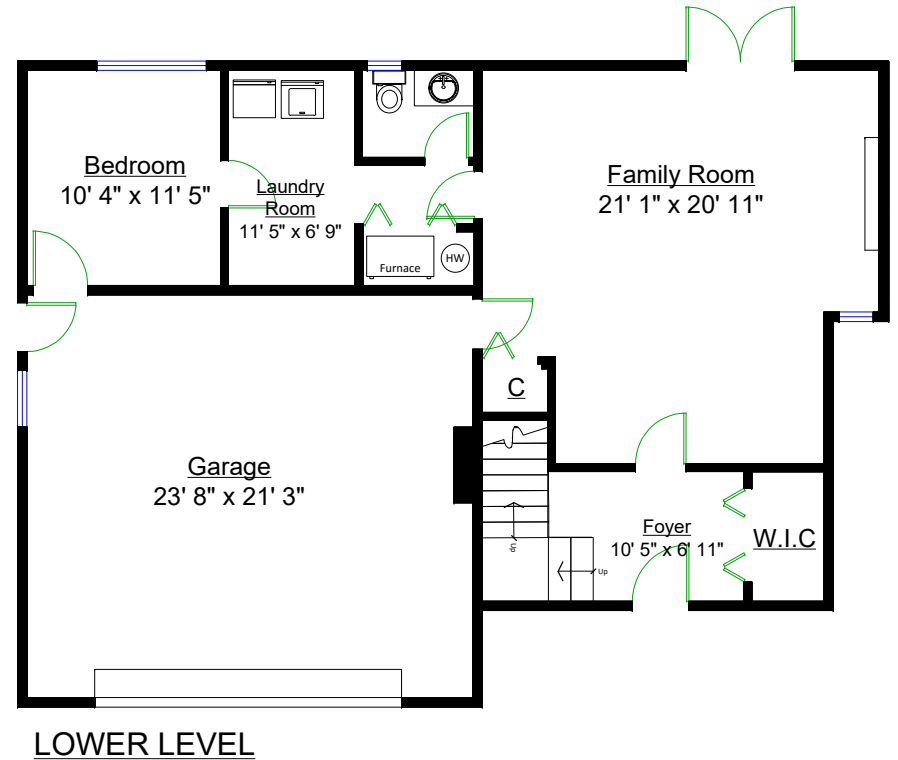

Other Areas

Deck: 218 sq. ft.
Garage: 533 sq. ft.
TOTAL: 751 sq. ft.