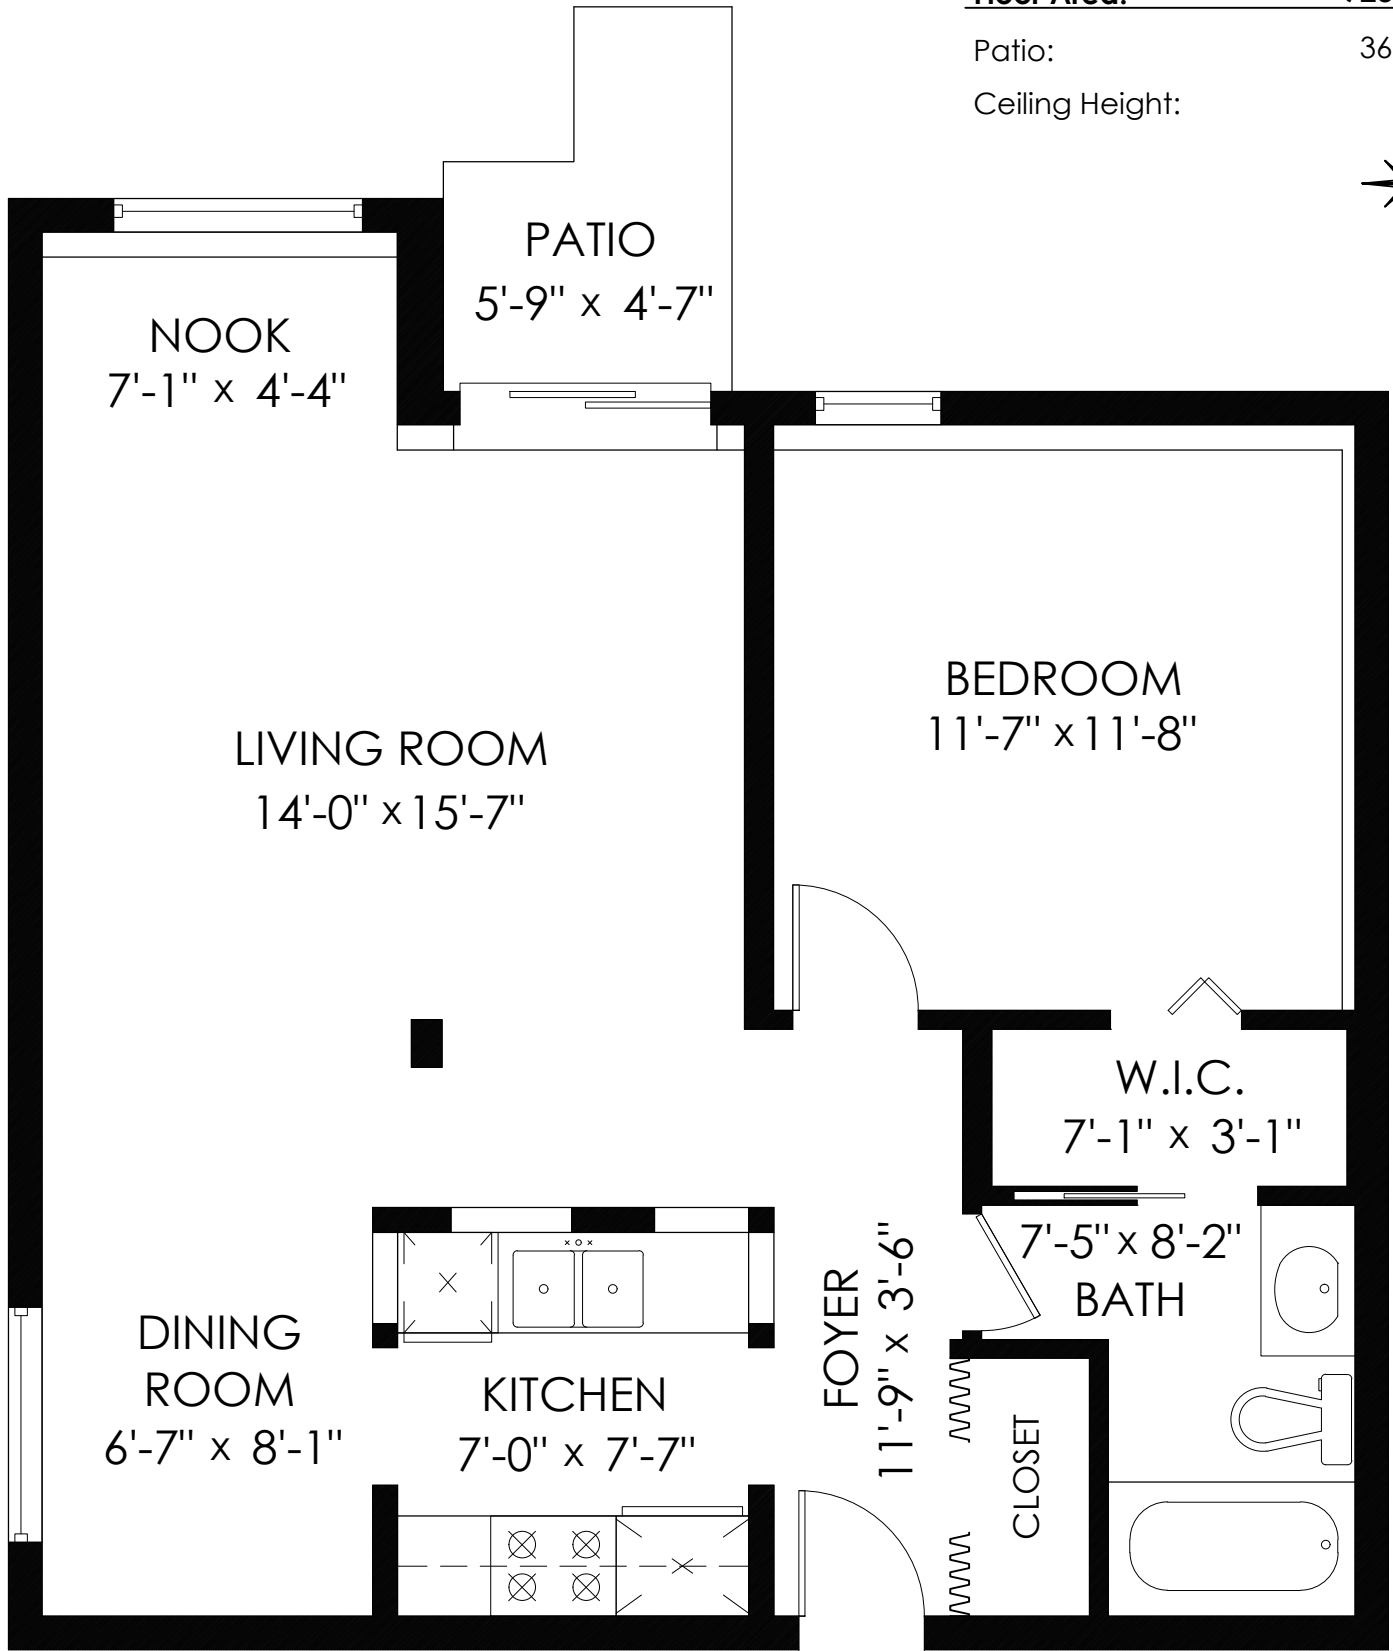

Floor Area: 723 sq.ft.

Patio: 36 sq.ft.

Ceiling Height: 8'-1"

SCALE

MEASURED ON: (2022-11-14)

info@pixlworks.com www.pixlworks.com 604.329.5788

E&O Insured. Total square foot calculated to gross unit area. SQFT based on interior measurements to exterior walls, not taken from original blueprints, may include unfinished area. This is for marketing purposes only and is not intended for architectural/construction use. All details, sizes & placements should be considered approximate within +/- 2% tolerance.