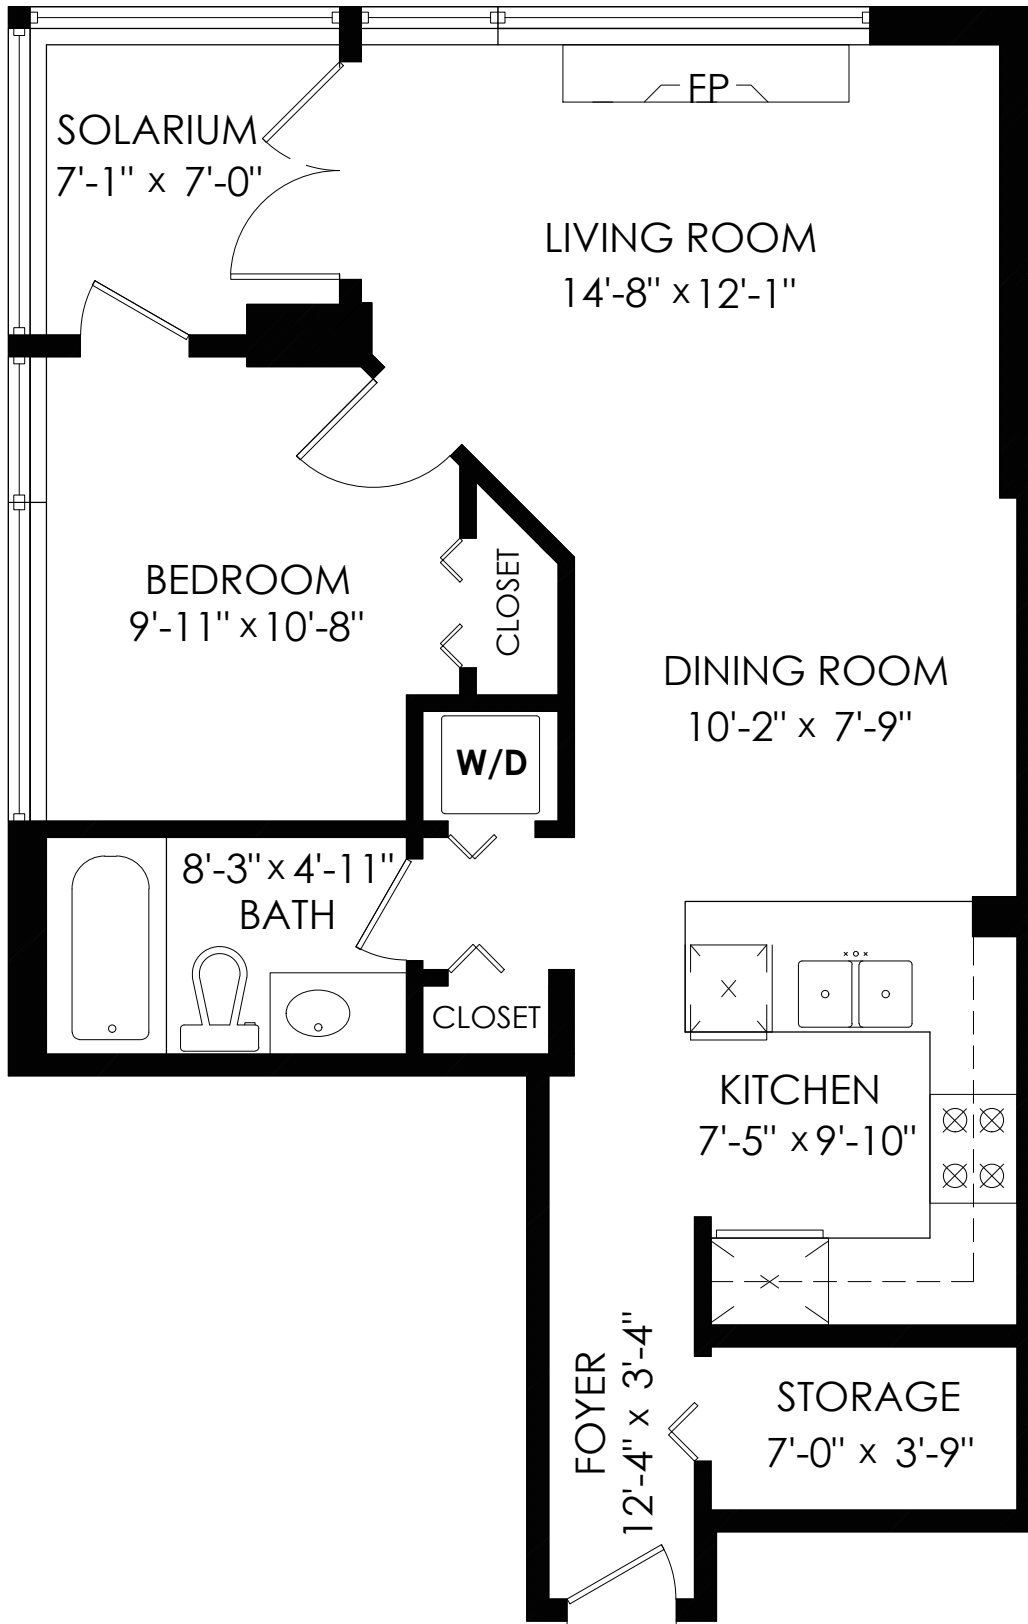

Floor Area: 714 sq.ft.

Ceiling Height: 9'-7"

MEASURED ON: (2022-12-14)

info@pixlworks.com www.pixlworks.com [604.329.5788](tel:604.329.5788)

E&O Insured. Total square foot calculated to gross unit area. SQFT based on interior measurements to exterior walls, not taken from original blueprints, may include unfinished area. This is for marketing purposes only and is not intended for architectural/construction use. All details, sizes & placements should be considered approximate within +/- 2% tolerance.