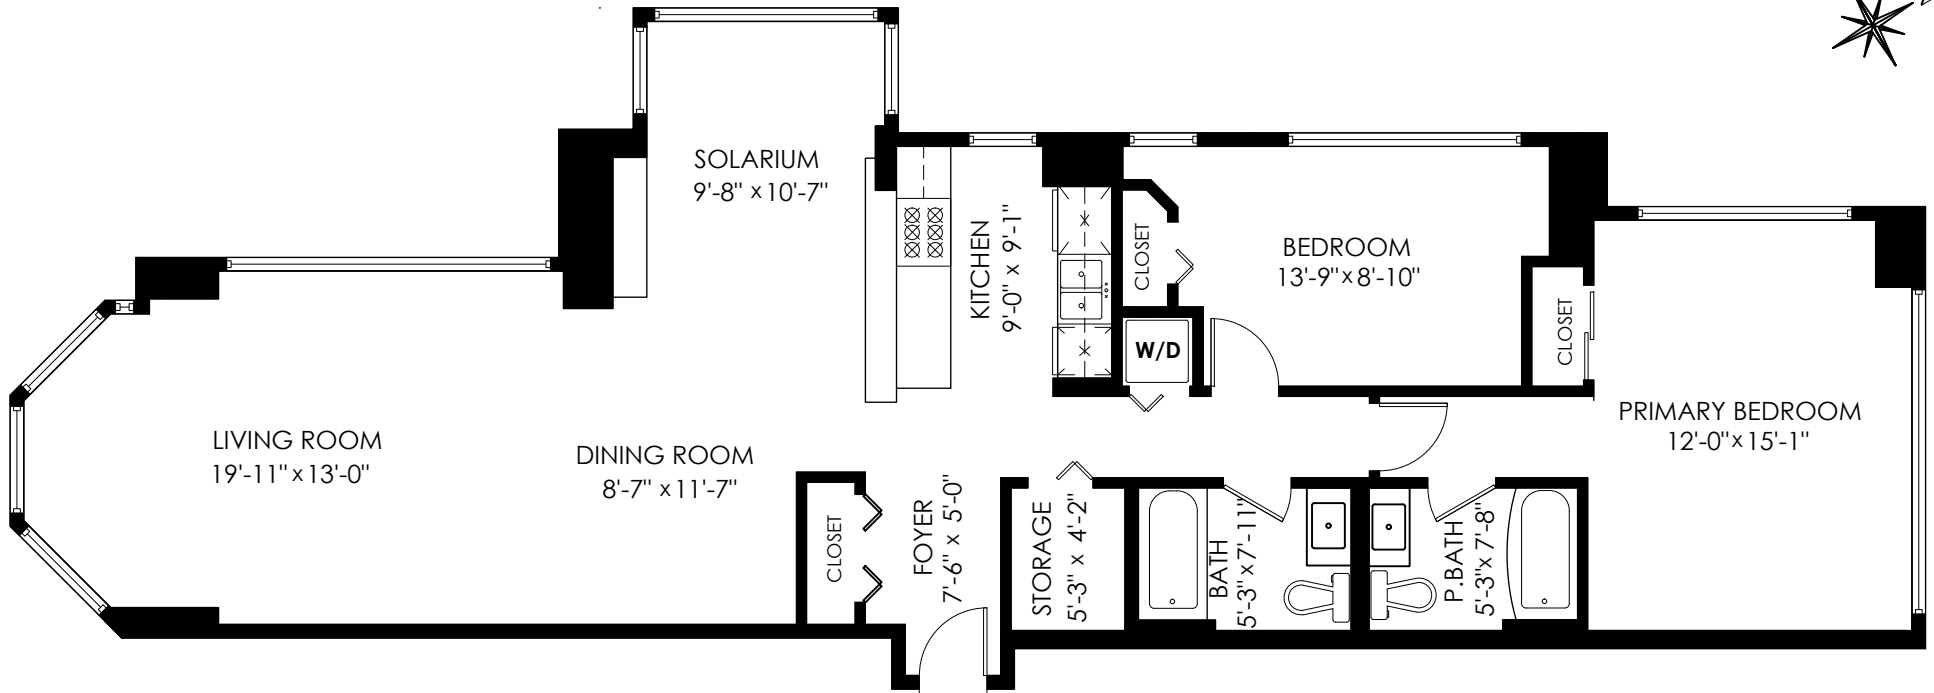

Floor Area: 1,236 sq.ft.
Ceiling Height: 8'-0"

MEASURED ON: (2024-01-11)

info@pixlworks.com www.pixlworks.com [604.329.5788](tel:604.329.5788)

E&O Insured. Total square foot calculated to gross unit area. SQFT based on interior measurements to exterior walls, not taken from original blueprints, may include unfinished area. This is for marketing purposes only and is not intended for architectural/construction use. All details, sizes & placements should be considered approximate within +/- 2% tolerance.