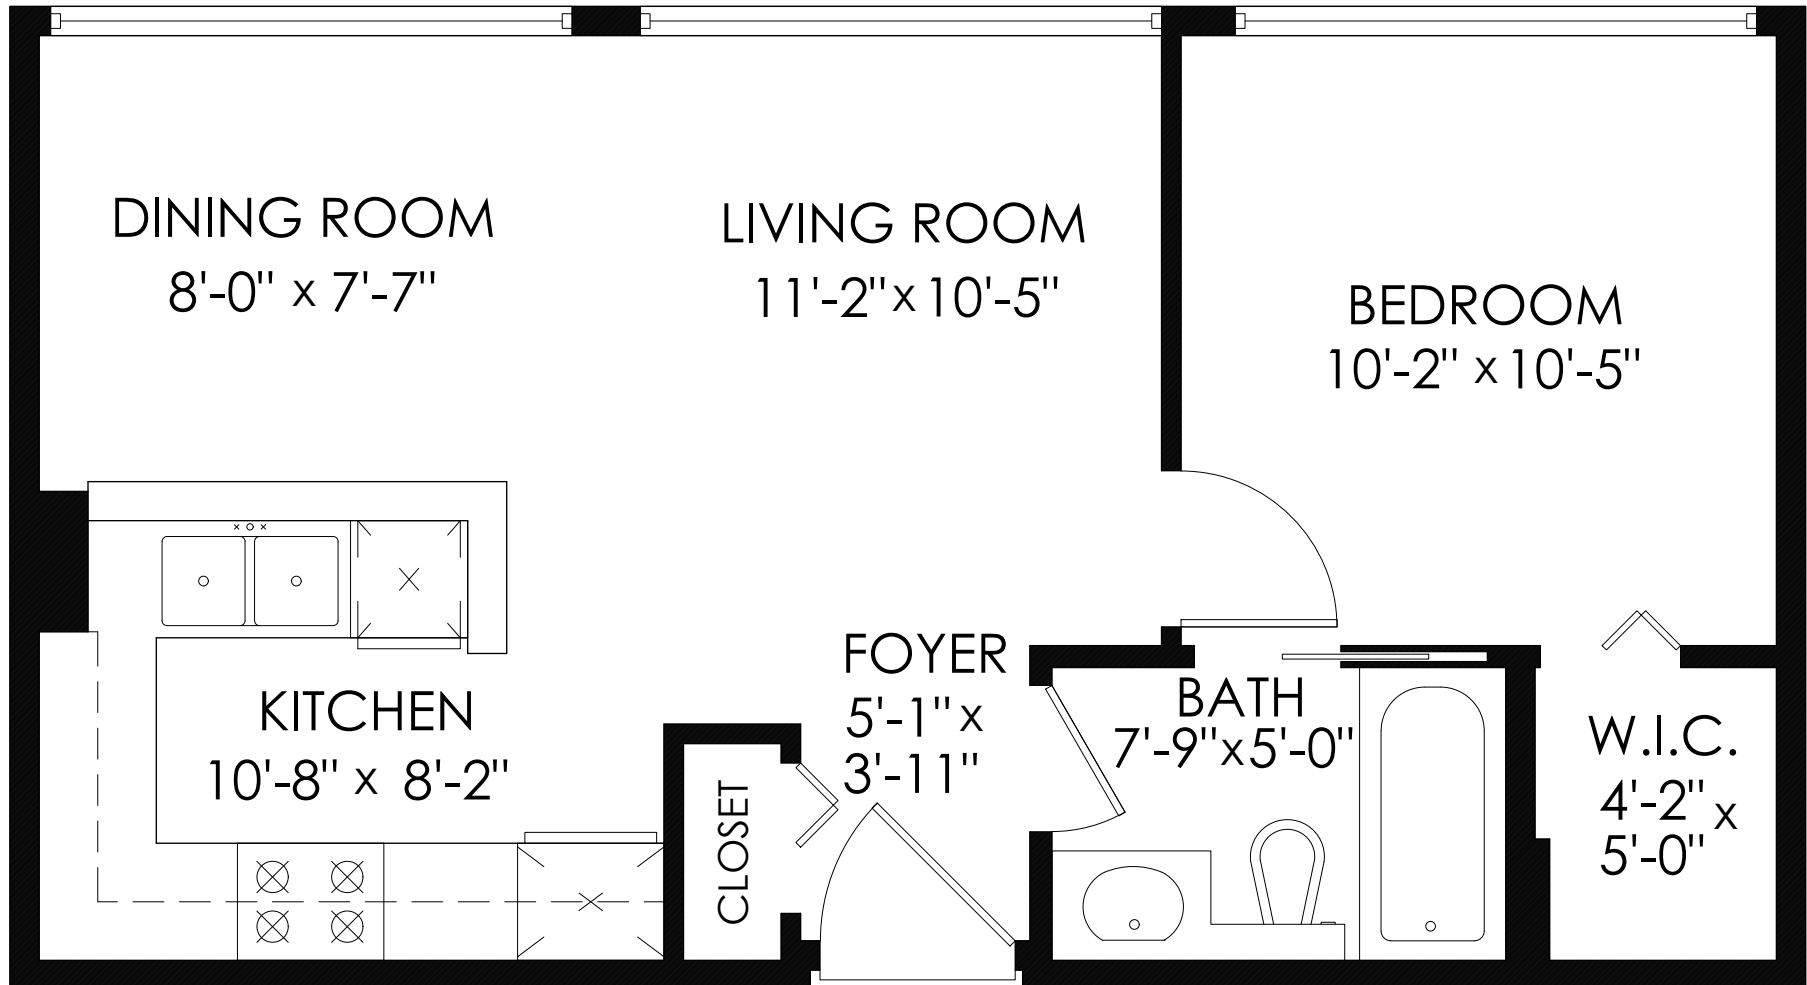

1006-989 Nelson St Vancouver

Floor Area: **514 sq.ft.**

Ceiling Height: **8'-11"**

SCALE

MEASURED ON: (2022-08-04)

info@pixlworks.com www.pixlworks.com 604.329.5788

E&O Insured. Total square foot calculated to gross unit area. SQFT based on interior measurements to exterior walls, not taken from original blueprints, may include unfinished area. This is for marketing purposes only and is not intended for architectural/construction use. All details, sizes & placements should be considered approximate within +/- 2% tolerance.