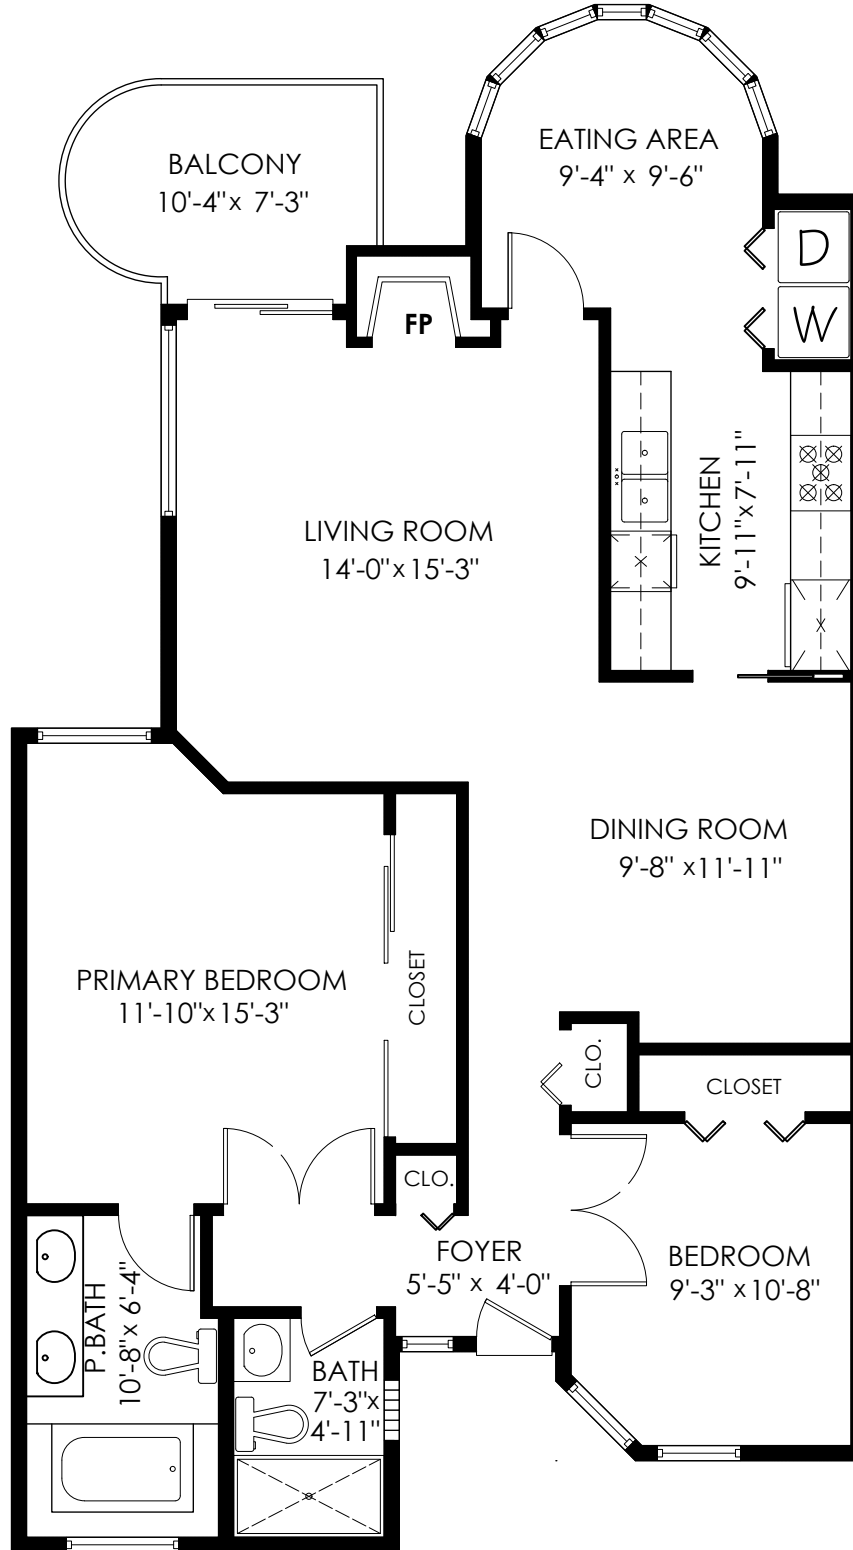

Floor Area: 1,131 sq.ft.

Balcony: 66 sq.ft.

Ceiling Height: 7'-11"

MEASURED ON: (2024-05-09)

info@pixlworks.com www.pixlworks.com 604.329.5788

E&O Insured. Total square foot calculated to gross unit area. SQFT based on interior measurements to exterior walls, not taken from original blueprints, may include unfinished area. This is for marketing purposes only and is not intended for architectural/construction use. All details, sizes & placements should be considered approximate within +/- 2% tolerance.