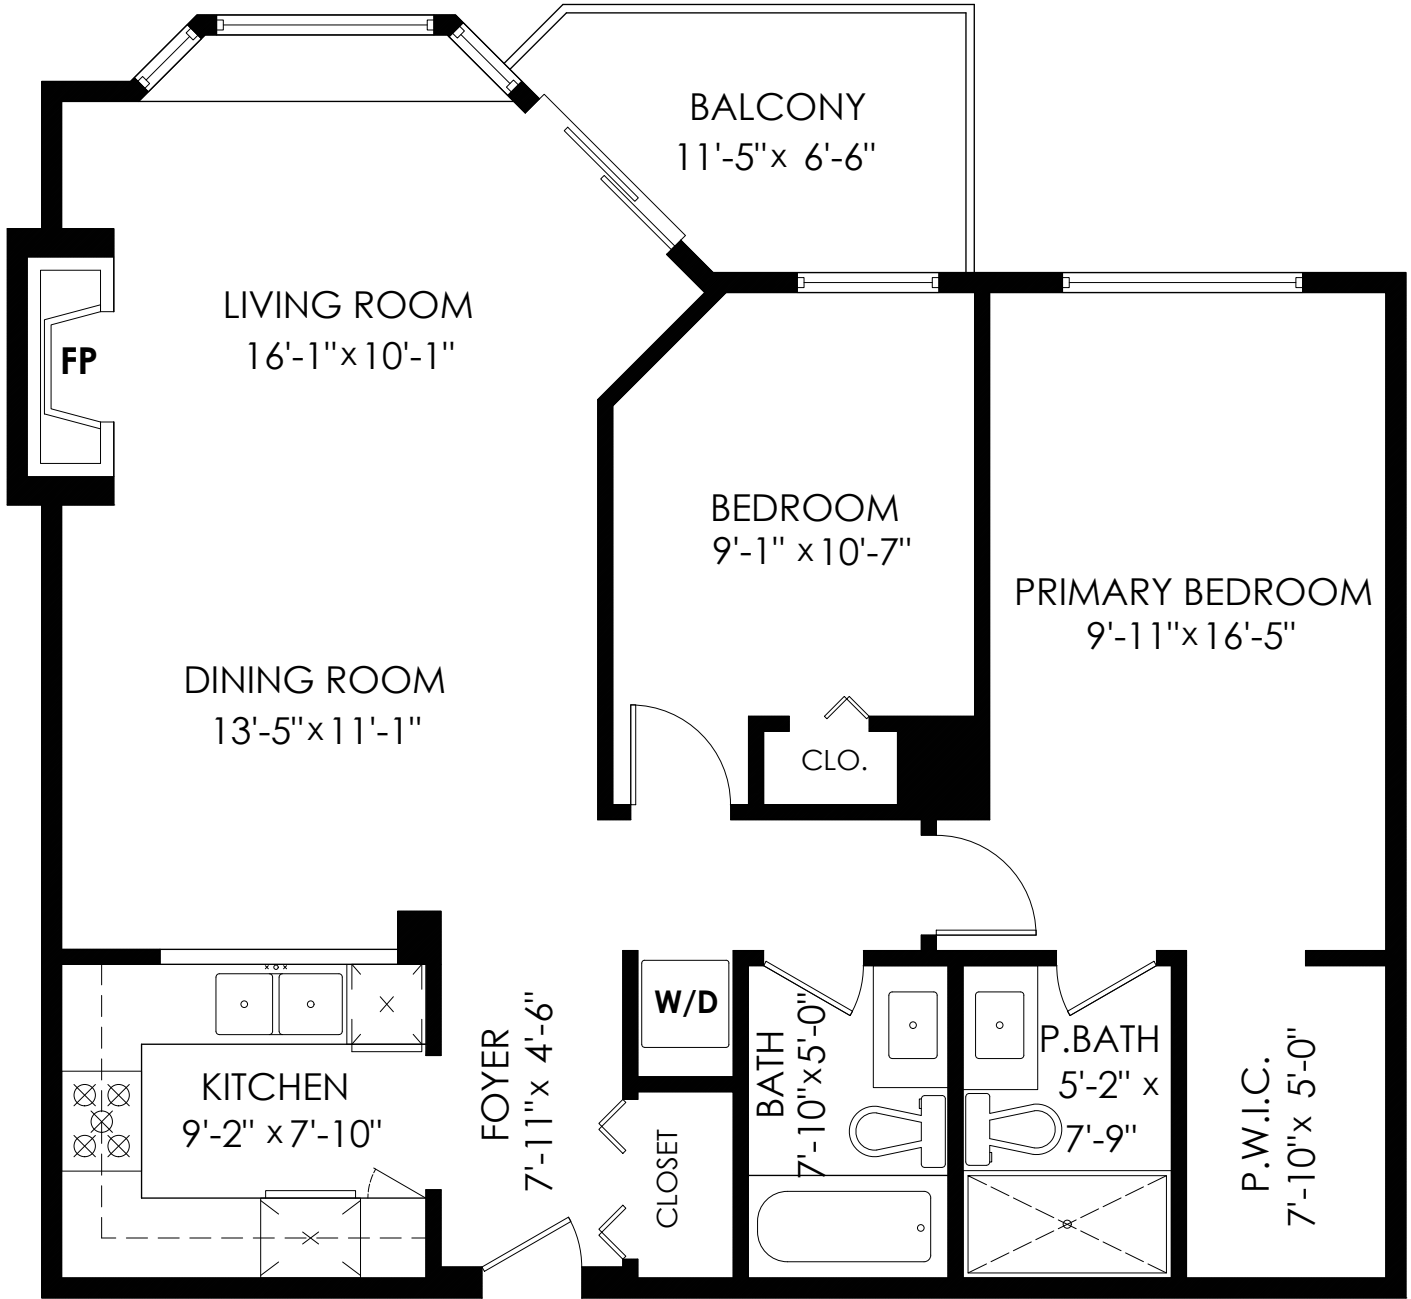

Floor Area: 940 sq.ft.
Balcony: 60 sq.ft.
Ceiling Height: 8'-0"

MEASURED ON: (2023-05-14)

info@pixlworks.com www.pixlworks.com 604.329.5788

E&O Insured. Total square foot calculated to gross unit area. SQFT based on interior measurements to exterior walls, not taken from original blueprints, may include unfinished area. This is for marketing purposes only and is not intended for architectural/construction use. All details, sizes & placements should be considered approximate within +/- 2% tolerance.